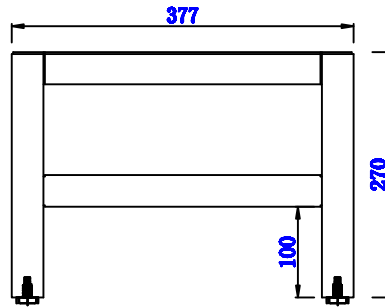

377mm

Item Number:
E444-ST15-MCA

JAMES MARTIN

VANITIES™

Addison 377mm Wooden Stand
for Petite Tower Hutch
Diagrams with Dimensions
page 01 of 03