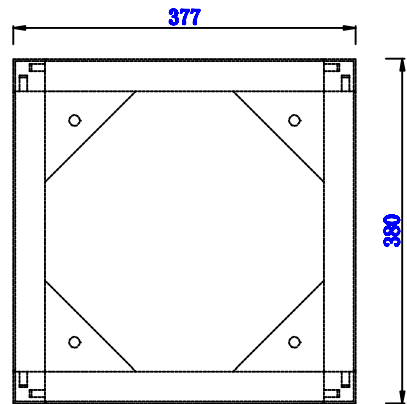

377mm

Item Number:
E444-ST15-MCA

JAMES MARTIN

VANITIES™

Addison 377mm Wooden Stand
for Petite Tower Hutch
Diagrams with Dimensions
page 02 of 03