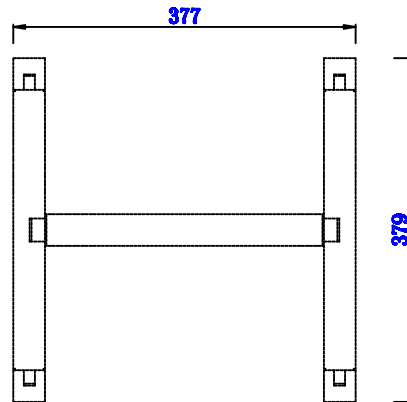

377mm

Item Number:
E444-ST15-MCA

JAMES MARTIN

VANITIES™

Addison 377mm Wooden Stand
for Petite Tower Hutch
Diagrams with Dimensions
page 02 of 03