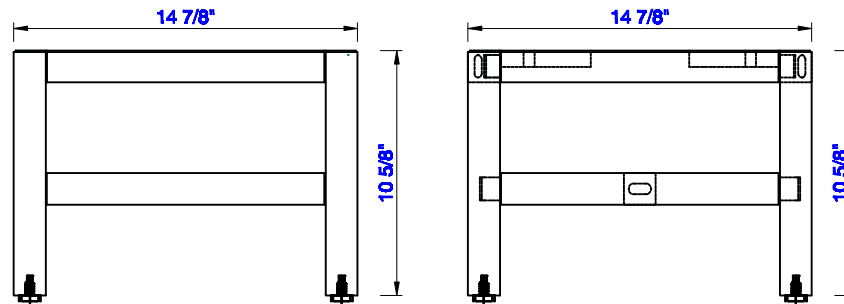

14 7/8"

Item Number:
E444-ST15-MCA

JAMES MARTIN

VANITIES™

Addison 14 7/8" Wooden Stand
for Petite Tower Hutch
Diagrams with Dimensions
page 03 of 03