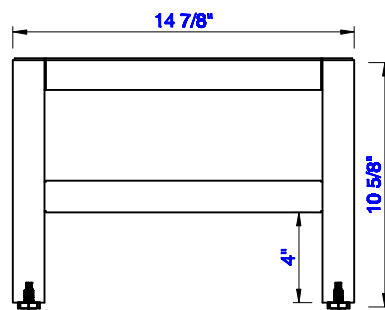

14 7/8"

Item Number:
E444-ST15-MCA

JAMES MARTIN

VANITIES™

**Addison 14 7/8" Wooden Stand
for Grand Tower Hutch**
Diagrams with Dimensions
page 01 of 03