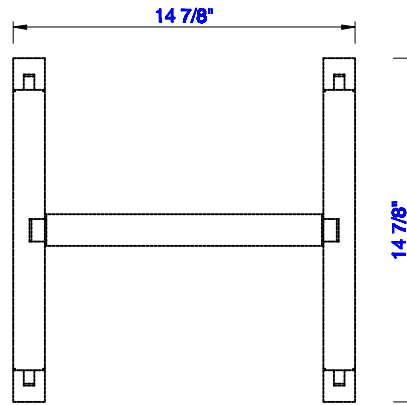

14 7/8"

Item Number:
E444-ST15-MCA

JAMES MARTIN

VANITIES™

Addison 14 7/8" Wooden Stand
for Petite Tower Hutch
Diagrams with Dimensions
page 02 of 03