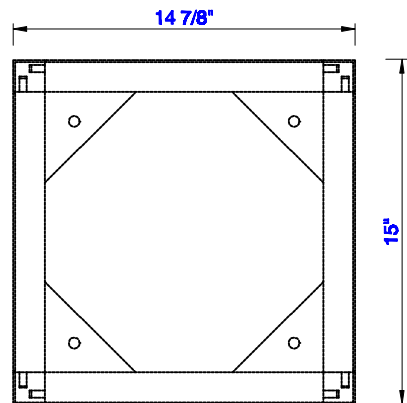

14 7/8"

Item Number:
E444-ST15-MCA

JAMES MARTIN

VANITIES™

Addison 14 7/8" Wooden Stand
for Petite Tower Hutch
Diagrams with Dimensions
page 02 of 03