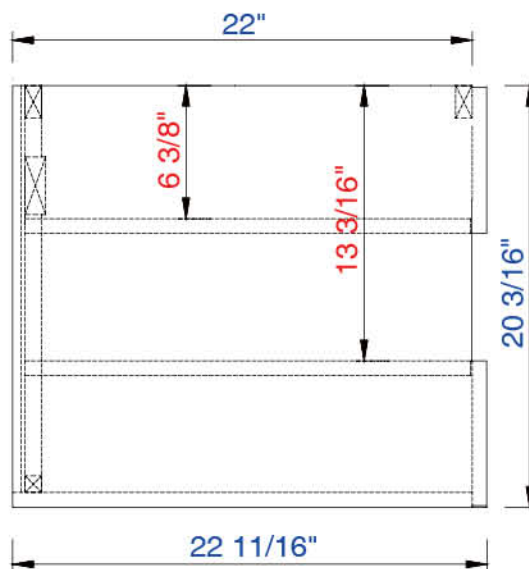

Diagrams with Dimensions
page 02 of 03

NOTE ONE: Countertops are not shown in these diagrams. (Cabinet Only)

NOTE TWO: Internal Shelves (Shown) are designed to align with sinks in James Martin's Optional Countertops.

Customers' own countertops and sinks may align differently, and modification may be required.

Please consult our website for Countertop Diagrams: www.jamesmartinvanities.com

48"

Item Number:

860-V48-CFO
860-V48-VNO

JAMES MARTIN

VANITIES

Sonoma 48" Single Vanity

Diagrams with Dimensions
page 03 of 03

NOTE ONE: Countertops are not shown in these diagrams. (Cabinet Only)

NOTE TWO: This vanity does not have a Backsplash.

Please consult our website for Countertop Diagrams: www.jamesmartinvanities.com

1219mm

Item Number:

860-V48-CFO
860-V48-VNO

JAMES MARTIN

VANITIES

Sonoma 1219mm Single Vanity

Diagrams with Dimensions
page 01 of 03