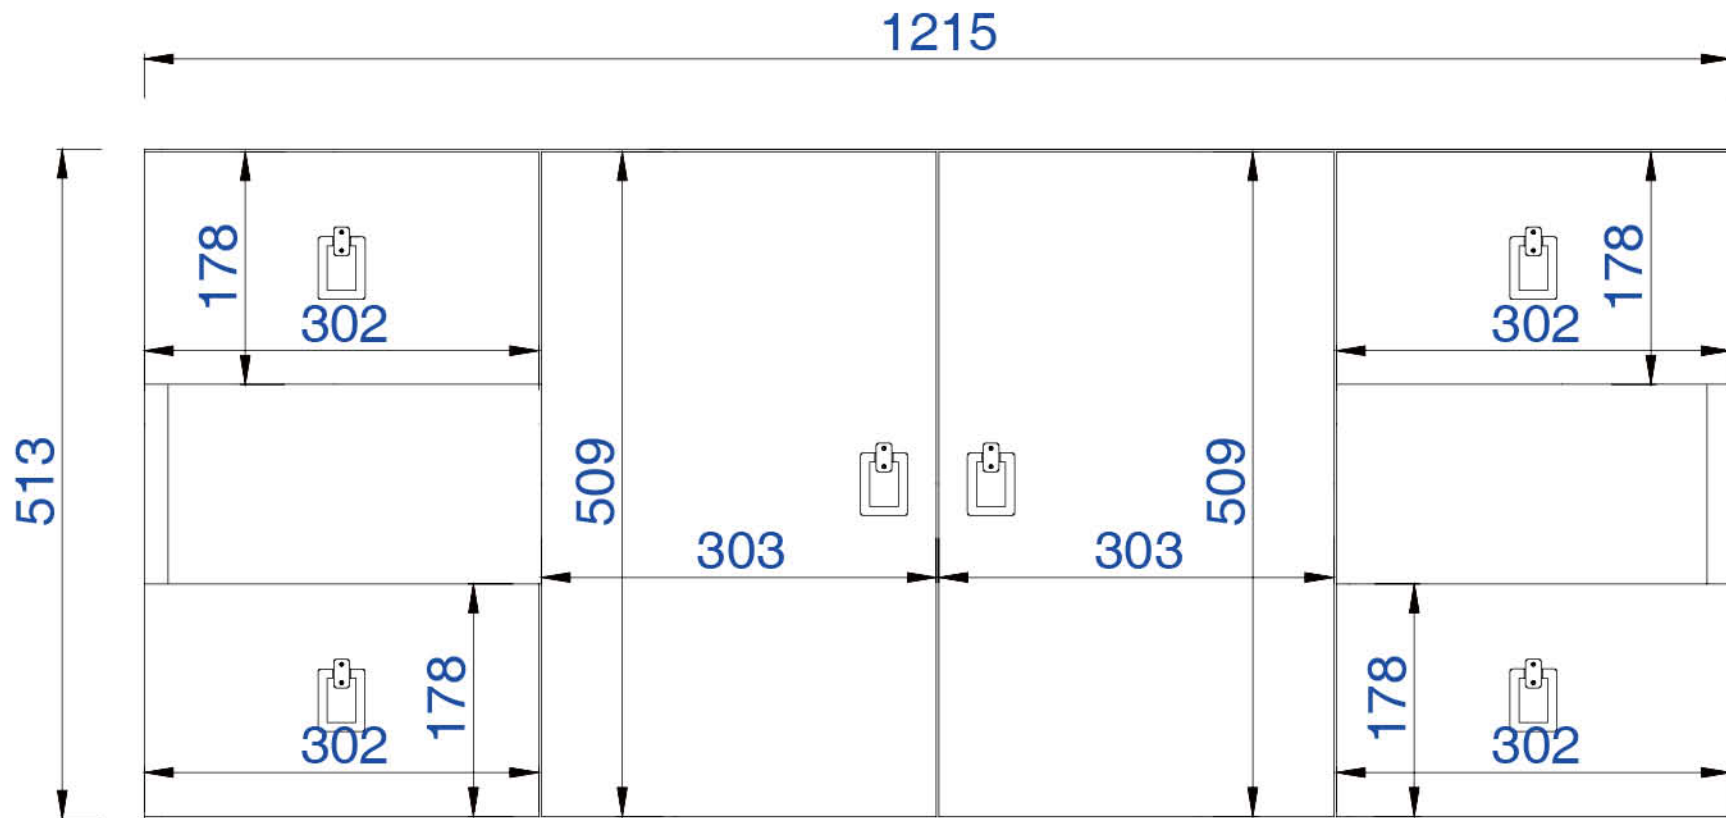

48"

Item Number:

860-V48-CFO
860-V48-VNO

JAMES MARTIN

VANITIES

Sonoma 48" Single Vanity

Diagrams with Dimensions
page 01 of 03

NOTE ONE: Countertops are not shown in these diagrams. (Cabinet Only)

Please consult our website for Countertop Diagrams: www.jamesmartinvanities.com

1219mm

Item Number:

860-V48-CFO
860-V48-VNO

JAMES MARTIN

VANITIES

Sonoma 1219mm Single Vanity

Diagrams with Dimensions
page 01 of 03

Item Number:

860-V48-CFO
860-V48-VNO

JAMES MARTIN

VANITIES

Sonoma 1219mm Single Vanity

Diagrams with Dimensions
page 02 of 03

NOTE ONE: Countertops are not shown in these diagrams. (Cabinet Only)

NOTE TWO: Internal Shelves (Shown) are designed to align with sinks in James Martin's Optional Countertops.

Customers' own countertops and sinks may align differently, and modification may be required.

Please consult our website for Countertop Diagrams: www.jamesmartinvanities.com

1219mm

Item Number:

860-V48-CFO
860-V48-VNO