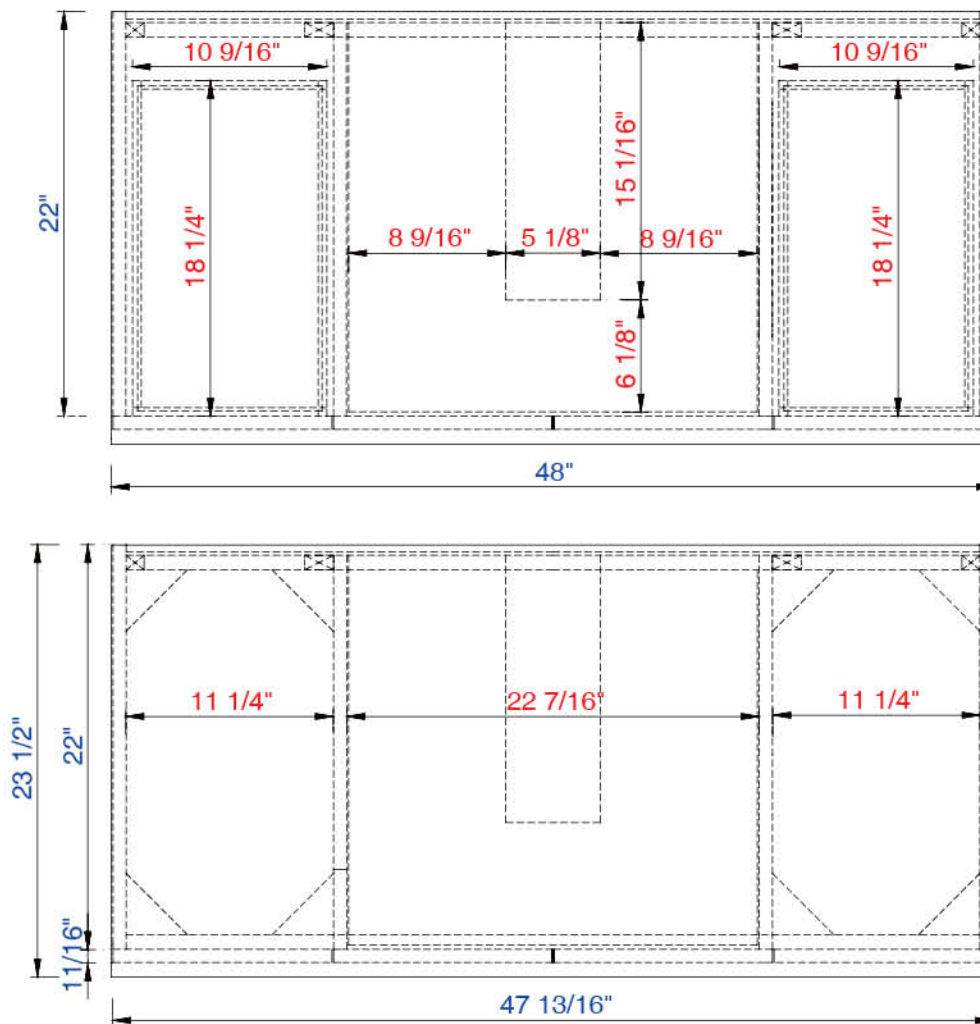

48"

Item Number:

860-V48-CFO
860-V48-VNO

JAMES MARTIN

VANITIES

Sonoma 48" Single Vanity

Diagrams with Dimensions
page 01 of 03

NOTE ONE: Countertops are not shown in these diagrams. (Cabinet Only)

NOTE TWO: This vanity does not have a Backsplash.

Please consult our website for Countertop Diagrams: www.jamesmartinvanities.com

48"

Item Number:

860-V48-CFO
860-V48-VNO

JAMES MARTIN

VANITIES

Sonoma 48" Single Vanity

Diagrams with Dimensions
page 02 of 03

NOTE ONE: Countertops are not shown in these diagrams. (Cabinet Only)

NOTE TWO: Internal Shelves (Shown) are designed to align with sinks in James Martin's Optional Countertops.

Please consult our website for Countertop Diagrams: www.jamesmartinvanities.com

1219mm

Item Number:

860-V48-CFO
860-V48-VNO

JAMES MARTIN

VANITIES

Sonoma 1219mm Single Vanity

Diagrams with Dimensions
page 01 of 03