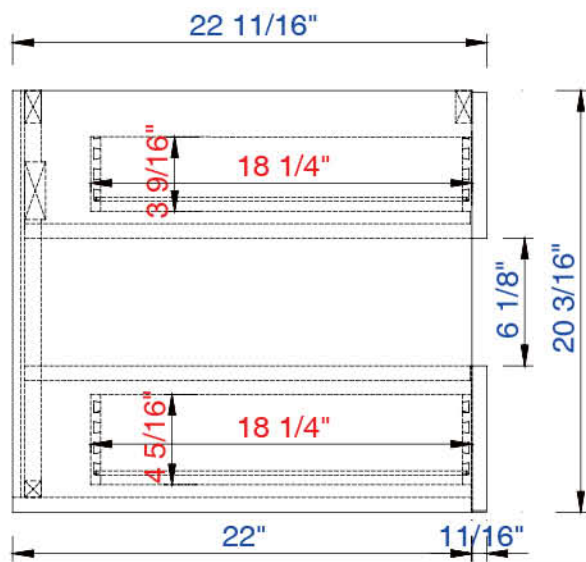

Diagrams with Dimensions
page 02 of 03

NOTE ONE: Countertops are not shown in these diagrams. (Cabinet Only)

NOTE TWO: Internal Shelves (Shown) are designed to align with sinks in James Martin's Optional Countertops.

Customers' own countertops and sinks may align differently, and modification may be required.

Please consult our website for Countertop Diagrams: www.jamesmartinvanities.com

48"

Item Number:

860-V48-CFO
860-V48-VNO

JAMES MARTIN

VANITIES

Sonoma 48" Single Vanity

Diagrams with Dimensions
page 03 of 03

NOTE ONE: Countertops are not shown in these diagrams. (Cabinet Only)

NOTE TWO: This vanity does not have a Backsplash.

Please consult our website for Countertop Diagrams: www.jamesmartinvanities.com

1219mm

Item Number:

860-V48-CFO
860-V48-VNO

JAMES MARTIN

VANITIES

Sonoma 1219mm Single Vanity

Diagrams with Dimensions
page 01 of 03