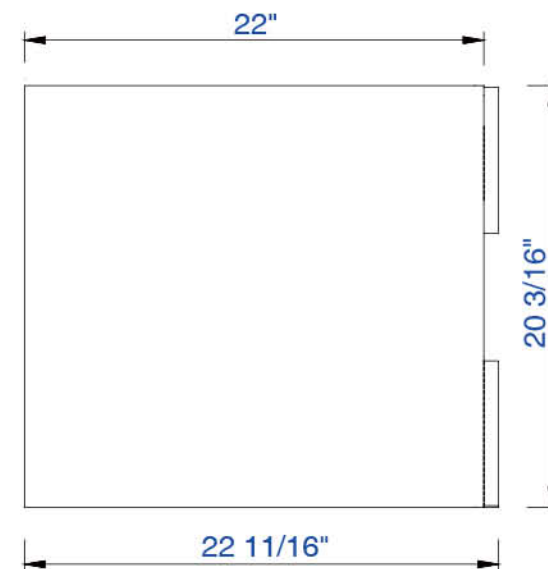

48"

Item Number:

860-V48-CFO
860-V48-VNO

JAMES MARTIN

VANITIES

Sonoma 48" Single Vanity

Diagrams with Dimensions
page 01 of 03

NOTE ONE: Countertops are not shown in these diagrams. (Cabinet Only)

Customers' own countertops and sinks may align differently, and modification may be required.

Please consult our website for Countertop Diagrams: www.jamesmartinvanities.com

48"

Item Number:

860-V48-CFO
860-V48-VNO

JAMES MARTIN

VANITIES

Sonoma 48" Single Vanity

Diagrams with Dimensions
page 03 of 03

NOTE ONE: Countertops are not shown in these diagrams. (Cabinet Only)

NOTE TWO: This vanity does not have a Backsplash.

Please consult our website for Countertop Diagrams: www.jamesmartinvanities.com

1219mm

Item Number:

860-V48-CFO
860-V48-VNO

JAMES MARTIN

VANITIES

Sonoma 1219mm Single Vanity

Diagrams with Dimensions
page 01 of 03