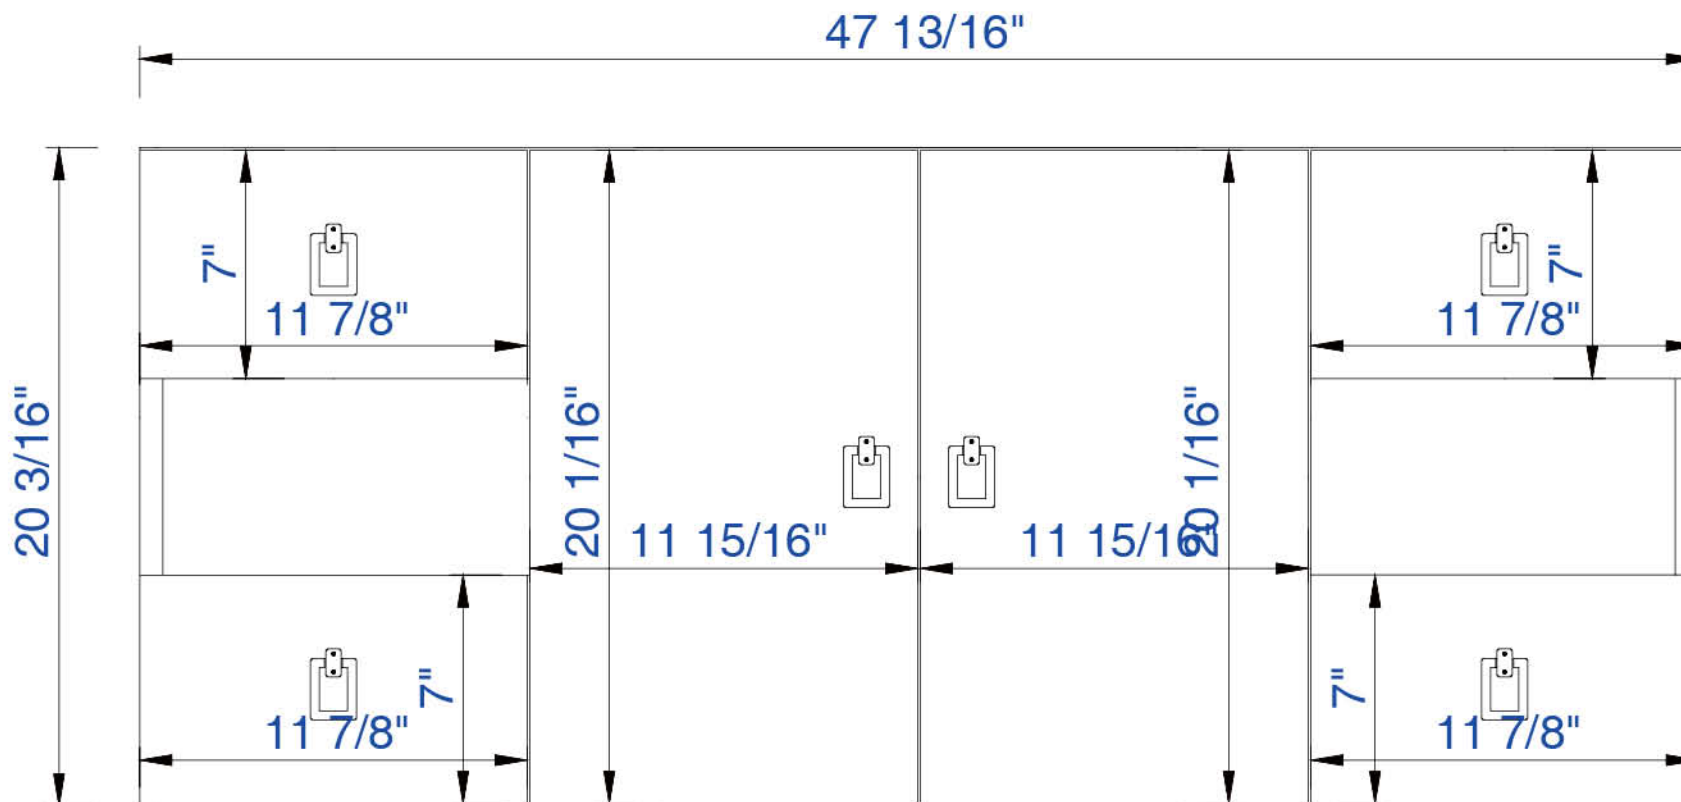

48"

Item Number:

860-V48-CFO
860-V48-VNO

JAMES MARTIN

VANITIES

Sonoma 48" Single Vanity

Diagrams with Dimensions
page 01 of 03

NOTE ONE: Countertops are not shown in these diagrams. (Cabinet Only)

NOTE TWO: This vanity does not have a Backsplash.

Please consult our website for Countertop Diagrams: www.jamesmartinvanities.com

48"

Item Number:

860-V48-CFO
860-V48-VNO

JAMES MARTIN

VANITIES

Sonoma 48" Single Vanity

Diagrams with Dimensions
page 02 of 03

NOTE ONE: Countertops are not shown in these diagrams. (Cabinet Only)

NOTE TWO: Internal Shelves (Shown) are designed to align with sinks in James Martin's Optional Countertops.

Please consult our website for Countertop Diagrams: www.jamesmartinvanities.com

1219mm

Item Number:

860-V48-CFO
860-V48-VNO

JAMES MARTIN

VANITIES

Sonoma 1219mm Single Vanity

Diagrams with Dimensions
page 01 of 03