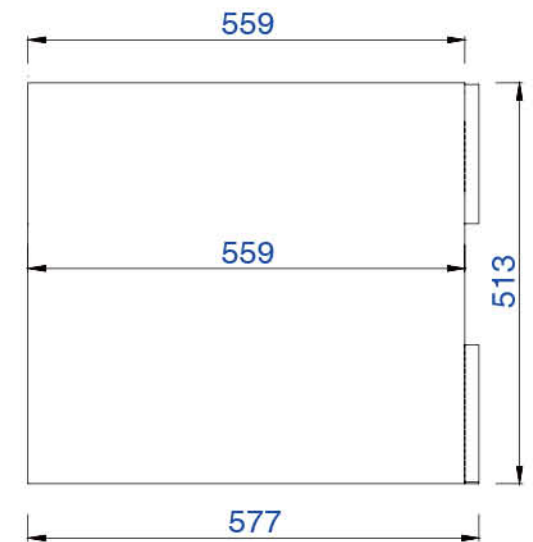

Please consult our website for Countertop Diagrams: www.jamesmartinvanities.com

1219mm

Item Number:

860-V48-CFO
860-V48-VNO

JAMES MARTIN

VANITIES

Sonoma 1219mm Single Vanity

Diagrams with Dimensions
page 01 of 03

Item Number:

860-V48-CFO
860-V48-VNO

JAMES MARTIN

VANITIES

Sonoma 1219mm Single Vanity

Diagrams with Dimensions
page 02 of 03

NOTE ONE: Countertops are not shown in these diagrams. (Cabinet Only)

NOTE TWO: Internal Shelves (Shown) are designed to align with sinks in James Martin's Optional Countertops.

Customers' own countertops and sinks may align differently, and modification may be required.

Please consult our website for Countertop Diagrams: www.jamesmartinvanities.com

1219mm

Item Number:

860-V48-CFO
860-V48-VNO

JAMES MARTIN

VANITIES

Sonoma 1219mm Single Vanity

Diagrams with Dimensions
page 03 of 03

NOTE ONE: Countertops are not shown in these diagrams. (Cabinet Only)

NOTE TWO: This vanity does not have a Backsplash.