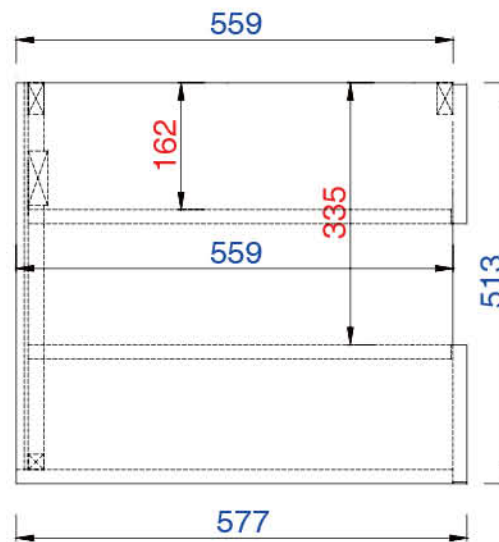

Please consult our website for Countertop Diagrams: www.jamesmartinvanities.com

1219mm

Item Number:

860-V48-CFO
860-V48-VNO

JAMES MARTIN

VANITIES

Sonoma 1219mm Single Vanity

Diagrams with Dimensions
page 01 of 03

Item Number:

860-V48-CFO
860-V48-VNO

JAMES MARTIN

VANITIES

Sonoma 1219mm Single Vanity

Diagrams with Dimensions
page 02 of 03

NOTE ONE: Countertops are not shown in these diagrams. (Cabinet Only)

NOTE TWO: Internal Shelves (Shown) are designed to align with sinks in James Martin's Optional Countertops.

Customers' own countertops and sinks may align differently, and modification may be required.

Please consult our website for Countertop Diagrams: www.jamesmartinvanities.com

1219mm

Item Number:

860-V48-CFO
860-V48-VNO

JAMES MARTIN

VANITIES

Sonoma 1219mm Single Vanity

Diagrams with Dimensions
page 03 of 03

NOTE ONE: Countertops are not shown in these diagrams. (Cabinet Only)

NOTE TWO: This vanity does not have a Backsplash.