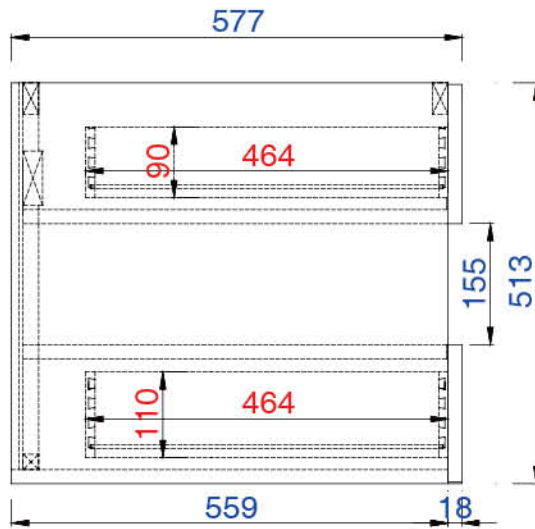

Please consult our website for Countertop Diagrams: www.jamesmartinvanities.com

1219mm

Item Number:

860-V48-CFO
860-V48-VNO

JAMES MARTIN

VANITIES

Sonoma 1219mm Single Vanity

Diagrams with Dimensions
page 01 of 03

Item Number:

860-V48-CFO
860-V48-VNO

JAMES MARTIN

VANITIES

Sonoma 1219mm Single Vanity

Diagrams with Dimensions
page 02 of 03

NOTE ONE: Countertops are not shown in these diagrams. (Cabinet Only)

NOTE TWO: Internal Shelves (Shown) are designed to align with sinks in James Martin's Optional Countertops.

Customers' own countertops and sinks may align differently, and modification may be required.

Please consult our website for Countertop Diagrams: www.jamesmartinvanities.com

1219mm

Item Number:

860-V48-CFO
860-V48-VNO

JAMES MARTIN

VANITIES

Sonoma 1219mm Single Vanity

Diagrams with Dimensions
page 03 of 03

NOTE ONE: Countertops are not shown in these diagrams. (Cabinet Only)

NOTE TWO: This vanity does not have a Backsplash.