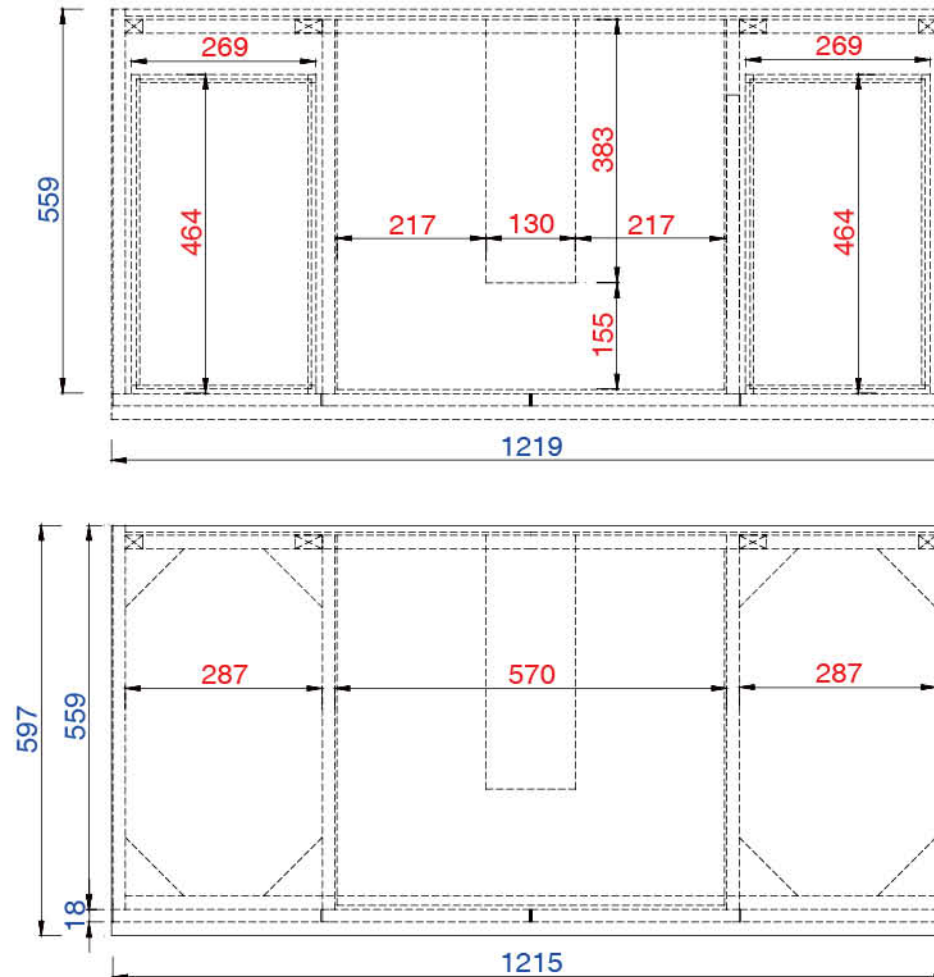

48"

Item Number:

860-V48-CFO
860-V48-VNO

JAMES MARTIN

VANITIES

Sonoma 48" Single Vanity

Diagrams with Dimensions
page 01 of 03

NOTE ONE: Countertops are not shown in these diagrams. (Cabinet Only)

Item Number:

860-V48-CFO
860-V48-VNO

JAMES MARTIN

VANITIES

Sonoma 1219mm Single Vanity

Diagrams with Dimensions
page 02 of 03

NOTE ONE: Countertops are not shown in these diagrams. (Cabinet Only)

NOTE TWO: Internal Shelves (Shown) are designed to align with sinks in James Martin's Optional Countertops.

Customers' own countertops and sinks may align differently, and modification may be required.

Please consult our website for Countertop Diagrams: www.jamesmartinvanities.com

1219mm

Item Number:

860-V48-CFO
860-V48-VNO

JAMES MARTIN

VANITIES

Sonoma 1219mm Single Vanity

Diagrams with Dimensions
page 03 of 03

NOTE ONE: Countertops are not shown in these diagrams. (Cabinet Only)

NOTE TWO: This vanity does not have a Backsplash.