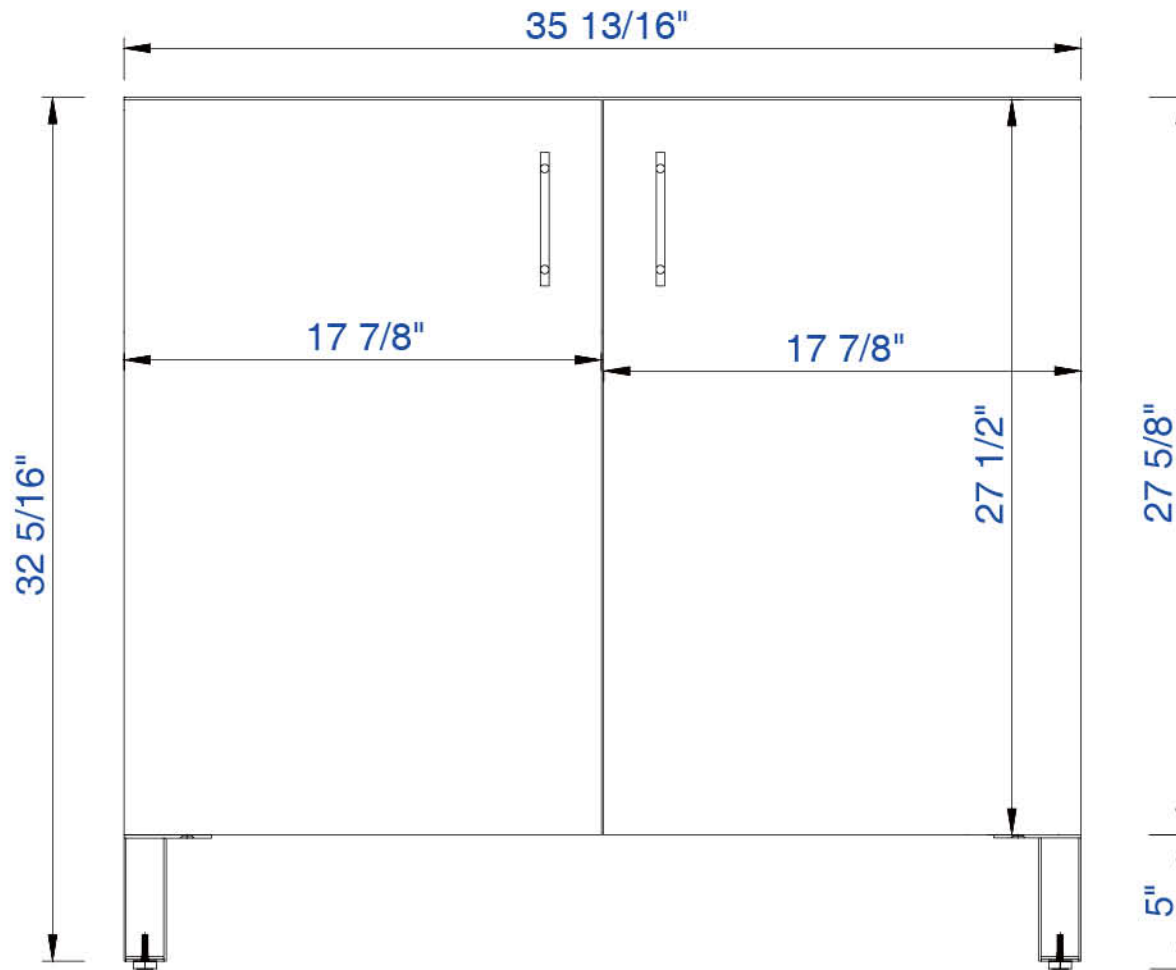

36"

Item Number:

850-V36-AWT  
850-V36-SOK

JAMES MARTIN

VANITIES

Metropolitan 36" Cabinet

Diagrams with Dimensions  
page 01 of 03

NOTE ONE: Countertops are not shown in these diagrams. (Cabinet Only)

NOTE TWO: This vanity does not have a Backsplash.

Please consult our website for Countertop Diagrams: [www.jamesmartinvanities.com](http://www.jamesmartinvanities.com)

36"

Item Number:

850-V36-AWT  
850-V36-SOK

JAMES MARTIN

VANITIES

Metropolitan 36" Cabinet

Diagrams with Dimensions  
page 02 of 03

NOTE ONE: Countertops are not shown in these diagrams. (Cabinet Only)

NOTE TWO: Internal Shelves (Shown) are designed to align with sinks in James Martin's Optional Countertops.

36"

Item Number:

850-V36-AWT  
850-V36-SOK

JAMES MARTIN

VANITIES

Metropolitan 36" Cabinet

Diagrams with Dimensions  
page 03 of 03

NOTE ONE: Countertops are not shown in these diagrams. (Cabinet Only)  
NOTE TWO: This vanity does not have a Backsplash.  
Please consult our website for Countertop Diagrams: [www.jamesmartinvanities.com](http://www.jamesmartinvanities.com)