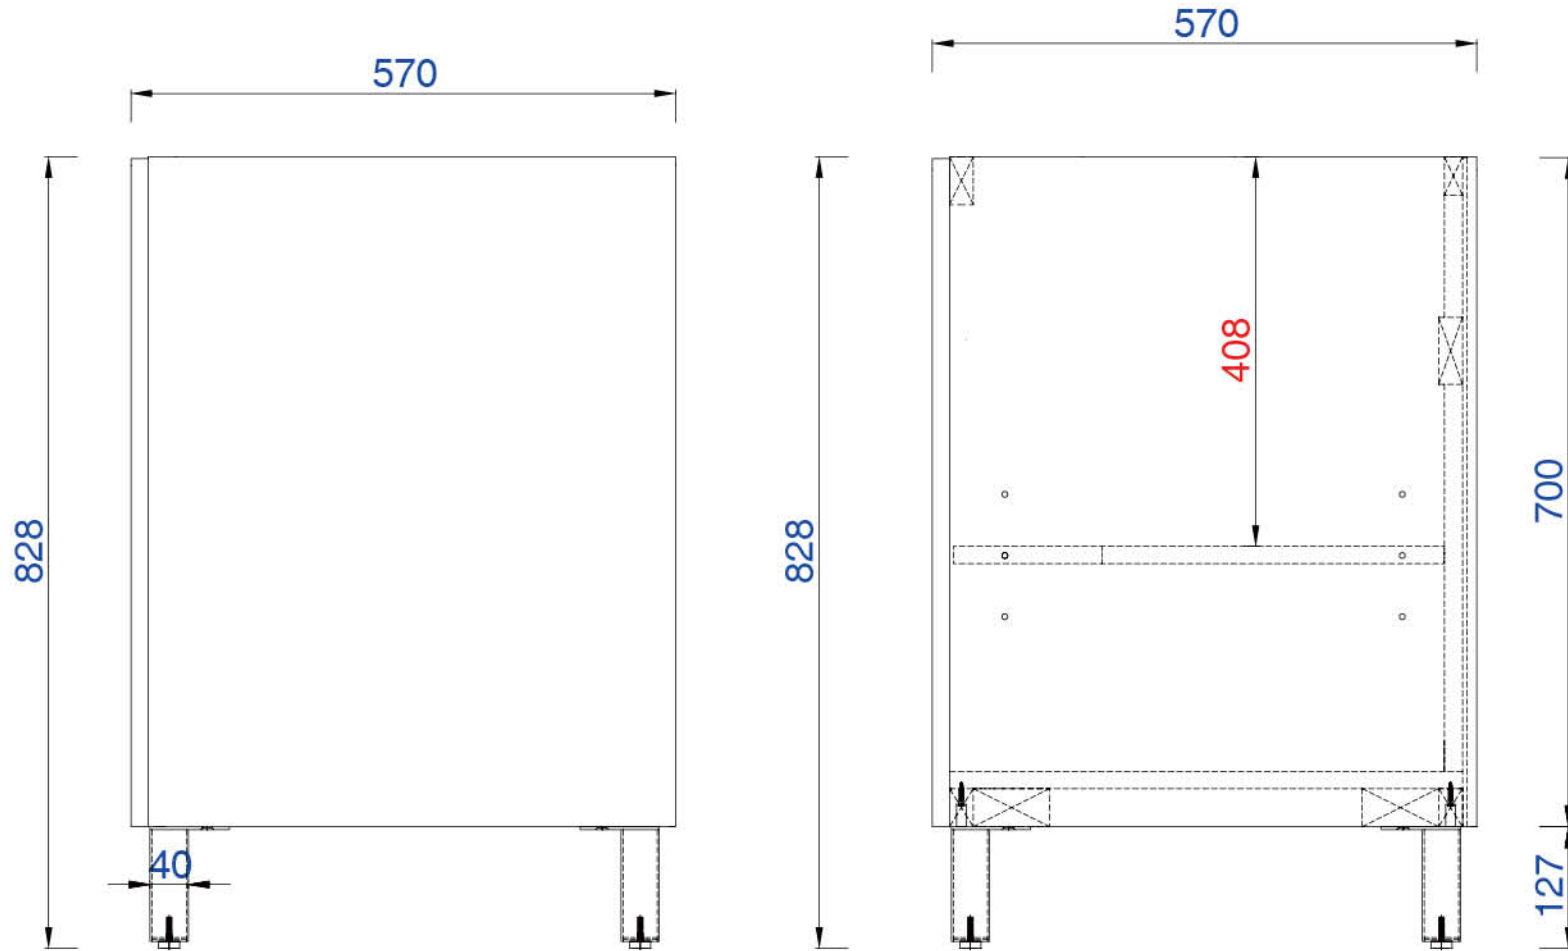

JAMES MARTIN

VANITIES

Metropolitan 914mm Cabinet

Diagrams with Dimensions  
page 02 of 03

NOTE ONE: Countertops are not shown in these diagrams. (Cabinet Only)

NOTE TWO: Internal Shelves (Shown) are designed to align with sinks in James Martin's Optional Countertops.

914mm

Item Number:

850-V36-AWT  
850-V36-SOK

JAMES MARTIN

VANITIES

Metropolitan 914mm Cabinet

Diagrams with Dimensions  
page 03 of 03

NOTE ONE: Countertops are not shown in these diagrams. (Cabinet Only)