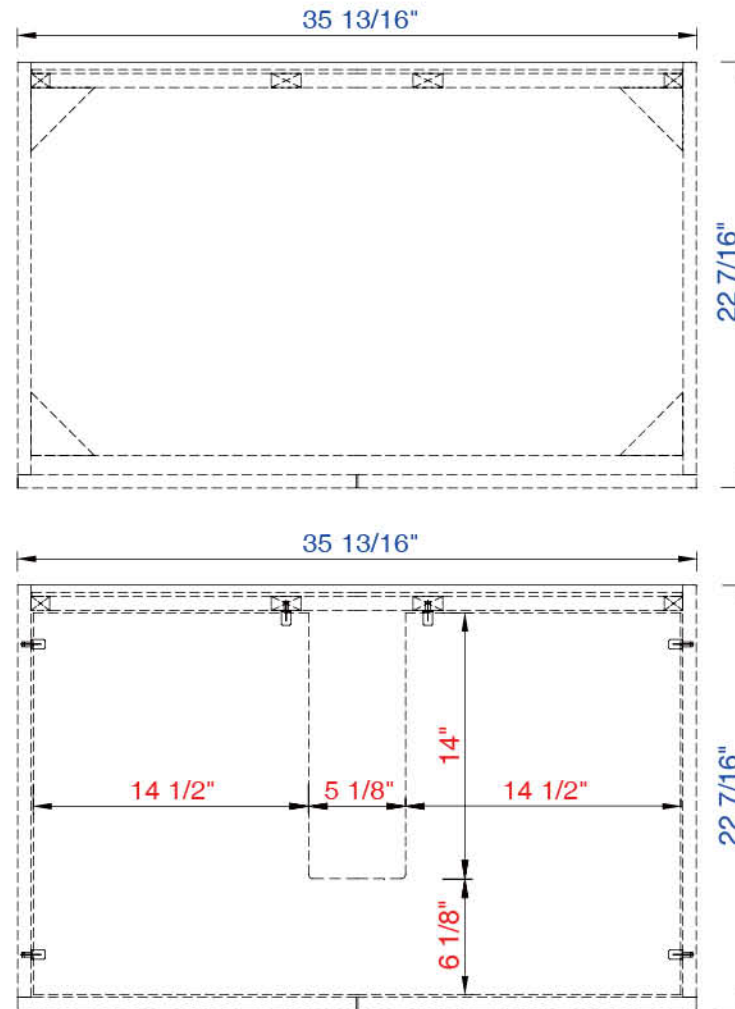

36"

Item Number:

850-V36-AWT  
850-V36-SOK

JAMES MARTIN

VANITIES

Metropolitan 36" Cabinet

Diagrams with Dimensions  
page 01 of 03

NOTE ONE: Countertops are not shown in these diagrams. (Cabinet Only)

NOTE TWO: This vanity does not have a Backsplash.

Please consult our website for Countertop Diagrams: [www.jamesmartinvanities.com](http://www.jamesmartinvanities.com)

36"

Item Number:

850-V36-AWT  
850-V36-SOK

JAMES MARTIN

VANITIES

Metropolitan 36" Cabinet

Diagrams with Dimensions  
page 02 of 03

NOTE ONE: Countertops are not shown in these diagrams. (Cabinet Only)

NOTE TWO: Internal Shelves (Shown) are designed to align with sinks in James Martin's Optional Countertops.

36"

Item Number:

850-V36-AWT  
850-V36-SOK

JAMES MARTIN

VANITIES

Metropolitan 36" Cabinet

Diagrams with Dimensions  
page 03 of 03

NOTE ONE: Countertops are not shown in these diagrams. (Cabinet Only)  
NOTE TWO: This vanity does not have a Backsplash.  
Please consult our website for Countertop Diagrams: [www.jamesmartinvanities.com](http://www.jamesmartinvanities.com)