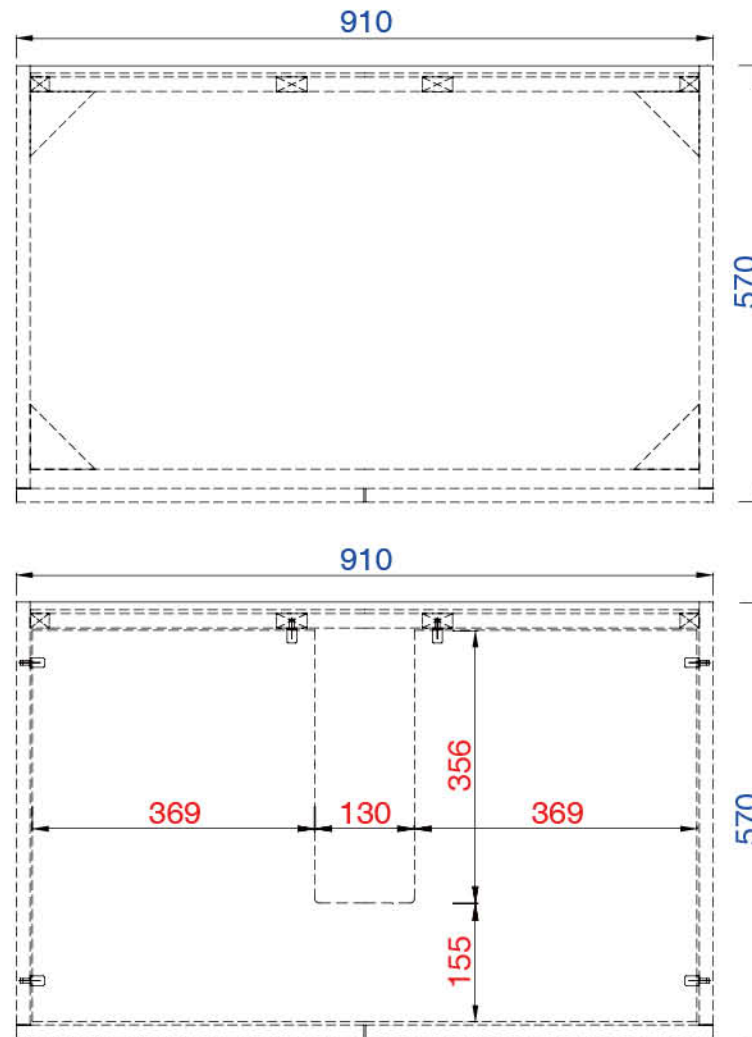

914mm

Item Number:

850-V36-AWT  
850-V36-SOK

JAMES MARTIN

VANITIES

Metropolitan 914mm Cabinet

Diagrams with Dimensions  
page 01 of 03

NOTE ONE: Countertops are not shown in these diagrams. (Cabinet Only)

NOTE TWO: This vanity does not have a Backsplash.

Please consult our website for Countertop Diagrams: [www.jamesmartinvanities.com](http://www.jamesmartinvanities.com)

914mm

Item Number:

850-V36-AWT  
850-V36-SOK

JAMES MARTIN

VANITIES

Metropolitan 914mm Cabinet

Diagrams with Dimensions  
page 02 of 03

NOTE ONE: Countertops are not shown in these diagrams. (Cabinet Only)

NOTE TWO: Internal Shelves (Shown) are designed to align with sinks in James Martin's Optional Countertops.

914mm

Item Number:

850-V36-AWT  
850-V36-SOK

JAMES MARTIN

VANITIES

Metropolitan 914mm Cabinet

Diagrams with Dimensions  
page 03 of 03

NOTE ONE: Countertops are not shown in these diagrams. (Cabinet Only)