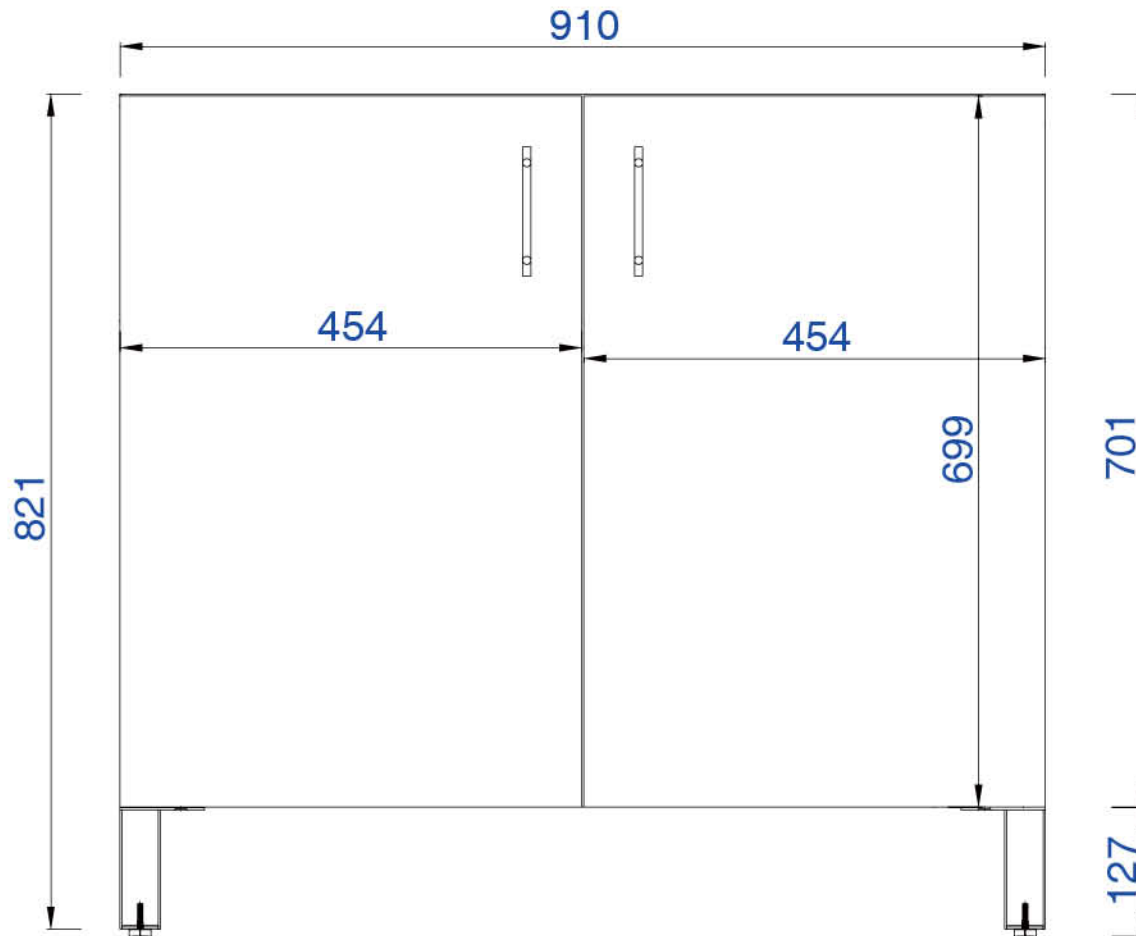

36"

Item Number:

850-V36-AWT  
850-V36-SOK

JAMES MARTIN

VANITIES

Metropolitan 36" Cabinet

Diagrams with Dimensions  
page 03 of 03

NOTE ONE: Countertops are not shown in these diagrams. (Cabinet Only)  
NOTE TWO: This vanity does not have a Backsplash.  
Please consult our website for Countertop Diagrams: [www.jamesmartinvanities.com](http://www.jamesmartinvanities.com)

914mm

Item Number:

850-V36-AWT  
850-V36-SOK

JAMES MARTIN

VANITIES

Metropolitan 914mm Cabinet

Diagrams with Dimensions  
page 01 of 03

NOTE ONE: Countertops are not shown in these diagrams. (Cabinet Only)

NOTE TWO: This vanity does not have a Backsplash.

Please consult our website for Countertop Diagrams: [www.jamesmartinvanities.com](http://www.jamesmartinvanities.com)

914mm

Item Number:

850-V36-AWT  
850-V36-SOK

JAMES MARTIN

VANITIES

Metropolitan 914mm Cabinet

Diagrams with Dimensions  
page 02 of 03

NOTE ONE: Countertops are not shown in these diagrams. (Cabinet Only)

NOTE TWO: Internal Shelves (Shown) are designed to align with sinks in James Martin's Optional Countertops.