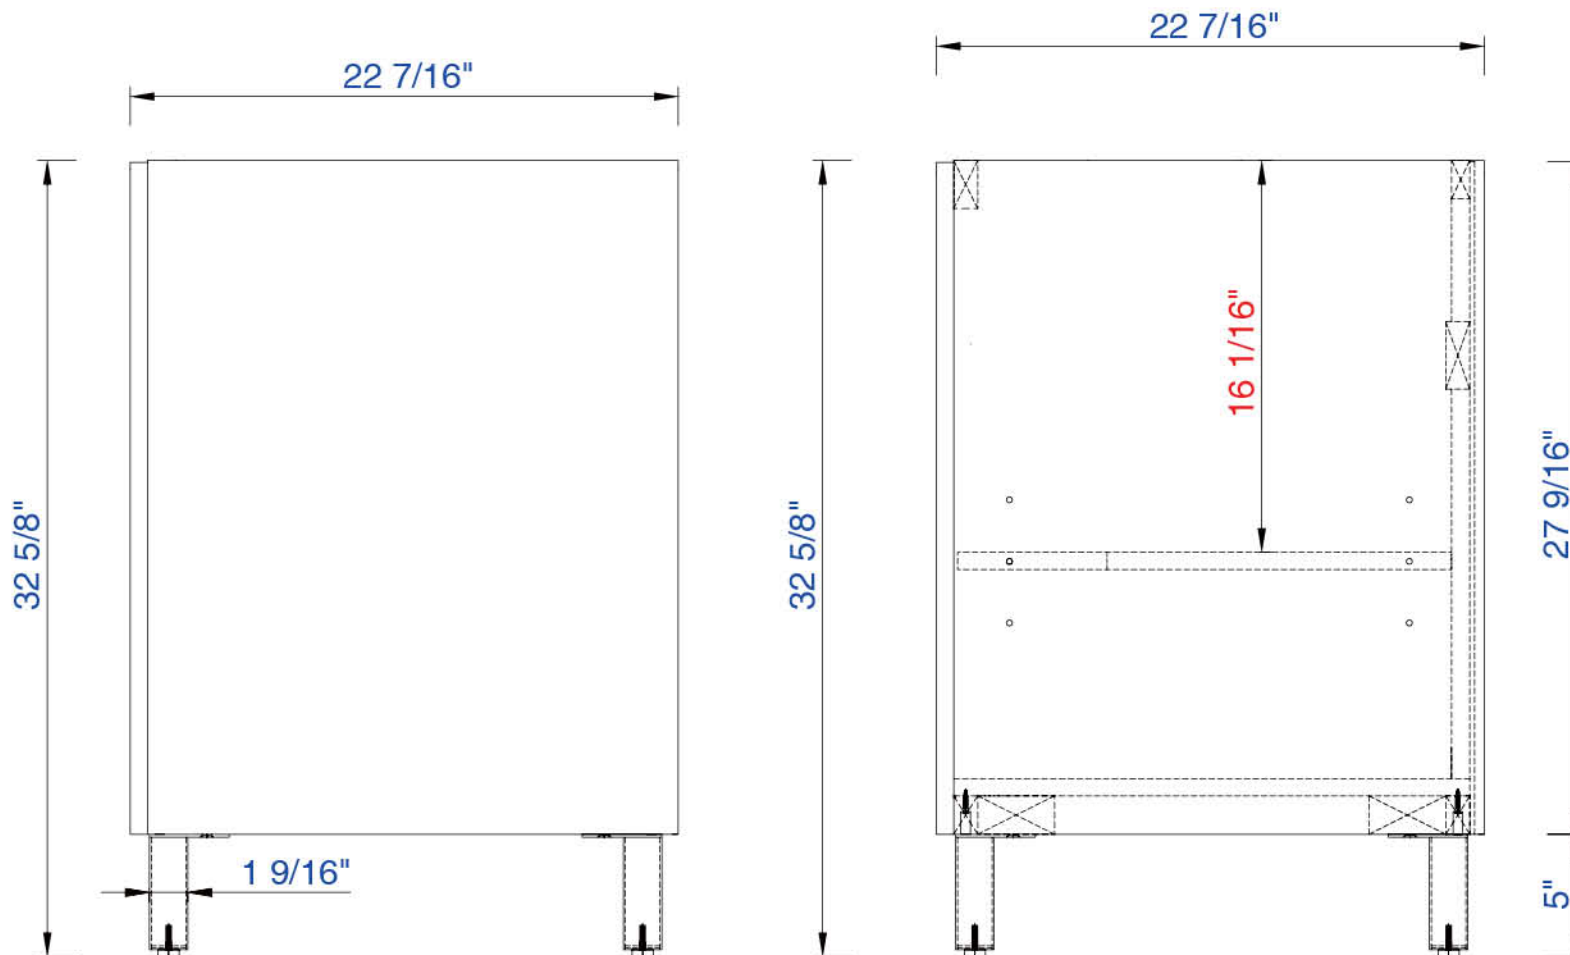

36"

Item Number:

850-V36-AWT  
850-V36-SOK

JAMES MARTIN

VANITIES

Metropolitan 36" Cabinet

Diagrams with Dimensions  
page 03 of 03

NOTE ONE: Countertops are not shown in these diagrams. (Cabinet Only)  
NOTE TWO: This vanity does not have a Backsplash.  
Please consult our website for Countertop Diagrams: [www.jamesmartinvanities.com](http://www.jamesmartinvanities.com)

914mm

Item Number:

850-V36-AWT  
850-V36-SOK

JAMES MARTIN

VANITIES

Metropolitan 914mm Cabinet

Diagrams with Dimensions  
page 01 of 03

NOTE ONE: Countertops are not shown in these diagrams. (Cabinet Only)

JAMES MARTIN

VANITIES

Metropolitan 914mm Cabinet

Diagrams with Dimensions  
page 02 of 03

NOTE ONE: Countertops are not shown in these diagrams. (Cabinet Only)

NOTE TWO: Internal Shelves (Shown) are designed to align with sinks in James Martin's Optional Countertops.

914mm

Item Number:

850-V36-AWT  
850-V36-SOK

JAMES MARTIN

VANITIES

Metropolitan 914mm Cabinet

Diagrams with Dimensions  
page 03 of 03

NOTE ONE: Countertops are not shown in these diagrams. (Cabinet Only)