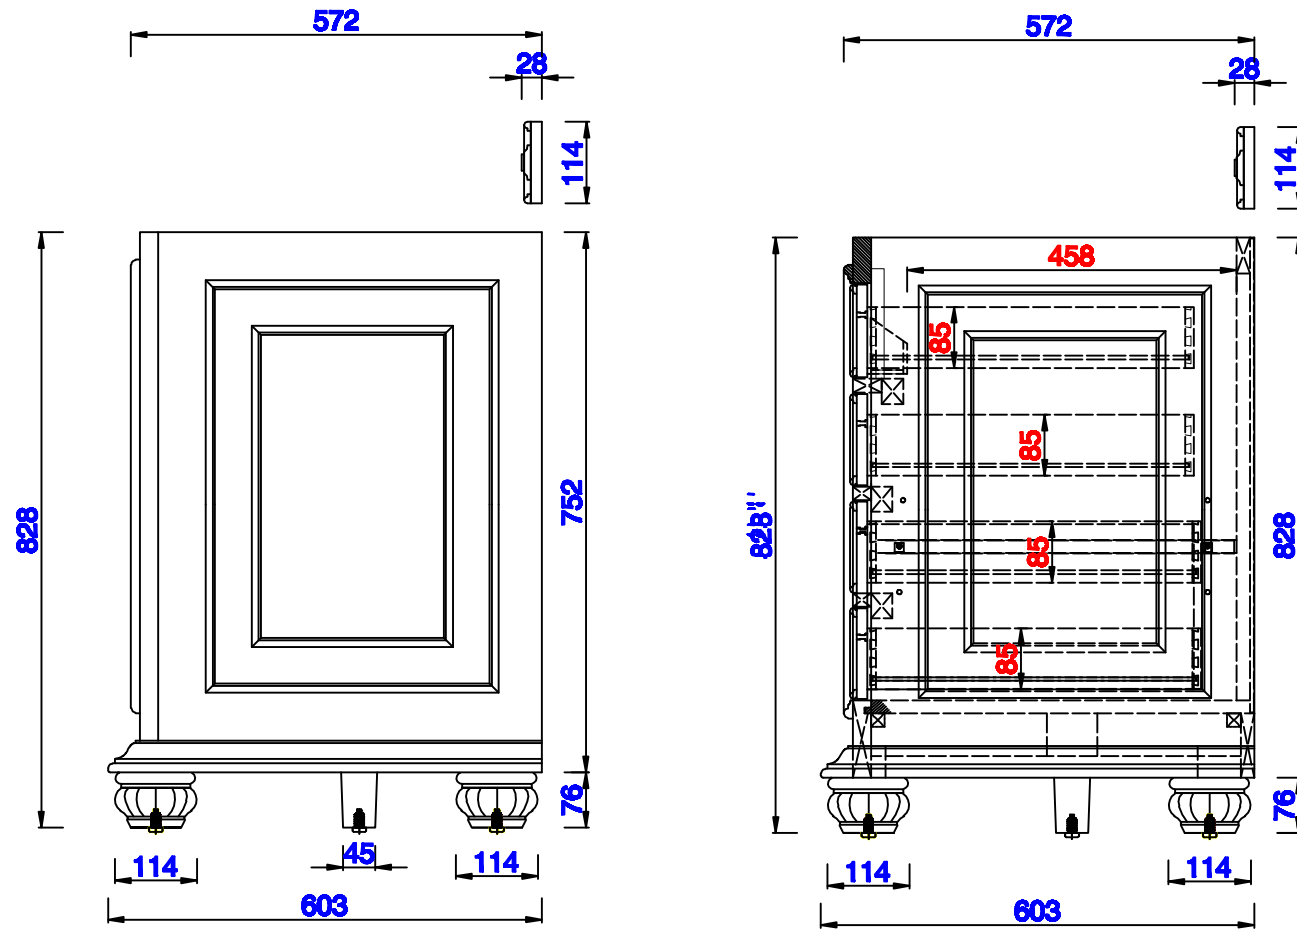

Customers' own countertops and sinks may align differently.

Please consult our website for Countertop Diagrams: [www.jamesmartinvanities.com](http://www.jamesmartinvanities.com)

1828mm

Item Number:  
550-V72-CIN

Please consult our website for Countertop Diagrams: [www.jamesmartinvanities.com](http://www.jamesmartinvanities.com)

Item Number:  
550-V72-CIN

JAMES MARTIN

VANITIES

Mykonos 1828mm Cabinet

Diagrams with Dimensions  
page 02 of 03

NOTE ONE: Countertops are not shown in these diagrams. (Cabinet Only)

NOTE TWO: Internal Shelves (Shown) are designed to align with sinks in James Martin's Optional Countertops. Customers' own countertops and sinks may align differently, and modification may be required. Please consult our website for Countertop Diagrams: [www.jamesmartinvanities.com](http://www.jamesmartinvanities.com)

1828mm

Item Number:  
550-V72-CIN

JAMES MARTIN

VANITIES

Mykonos 1828mm Cabinet

Diagrams with Dimensions  
page 03 of 03

NOTE ONE: Countertops are not shown in these diagrams. (Cabinet Only)

NOTE TWO: Wood Backsplash (Shown) is designed for the molding detail to align with sinks in James Martin's Optional Countertops. Customers' own countertops and sinks may align differently.