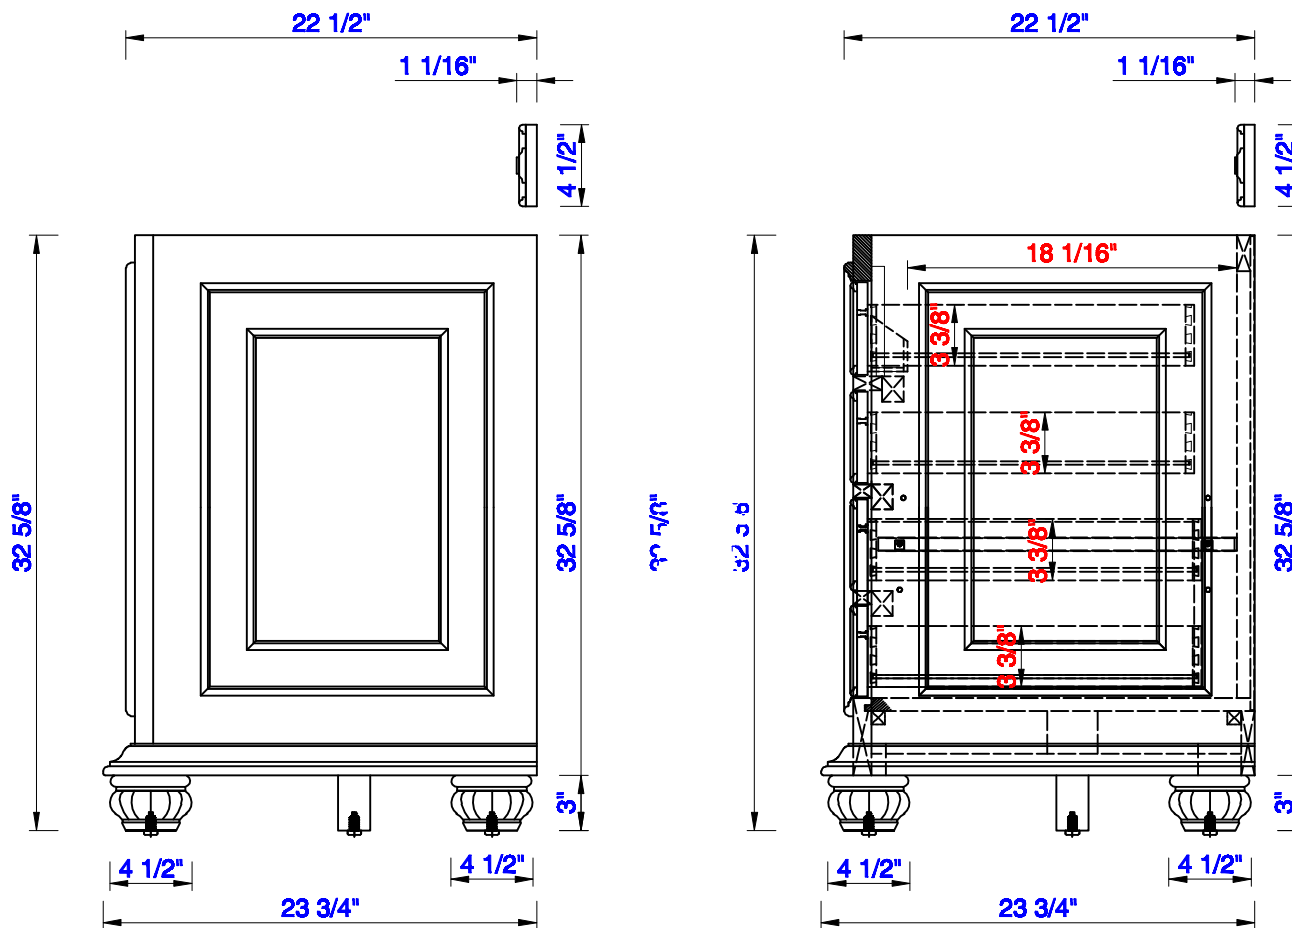

JAMES MARTIN

VANITIES

Mykonos 72" Cabinet

Diagrams with Dimensions  
page 02 of 03

NOTE ONE: Countertops are not shown in these diagrams. (Cabinet Only)

NOTE TWO: Internal Shelves (Shown) are designed to align with sinks in James Martin's Optional Countertops. Customers' own countertops and sinks may align differently, and modification may be required. Please consult our website for Countertop Diagrams: [www.jamesmartinvanities.com](http://www.jamesmartinvanities.com)

72"

Item Number:  
550-V72-CIN

JAMES MARTIN

VANITIES

Mykonos 72" Cabinet

Diagrams with Dimensions  
page 03 of 03

NOTE ONE: Countertops are not shown in these diagrams. (Cabinet Only)

NOTE TWO: Wood Backsplash (Shown) is designed for the molding detail to align with sinks in James Martin's Optional Countertops.

Customers' own countertops and sinks may align differently.

Please consult our website for Countertop Diagrams: [www.jamesmartinvanities.com](http://www.jamesmartinvanities.com)

1828mm

Item Number:  
550-V72-CIN

JAMES MARTIN

VANITIES

Mykonos 1828mm Cabinet

Diagrams with Dimensions  
page 01 of 03

NOTE ONE: Countertops are not shown in these diagrams. (Cabinet Only)

NOTE TWO: Wood Backsplash (Shown) is designed for the molding detail to align with sinks in James Martin's Optional Countertops. Customers' own countertops and sinks may align differently.