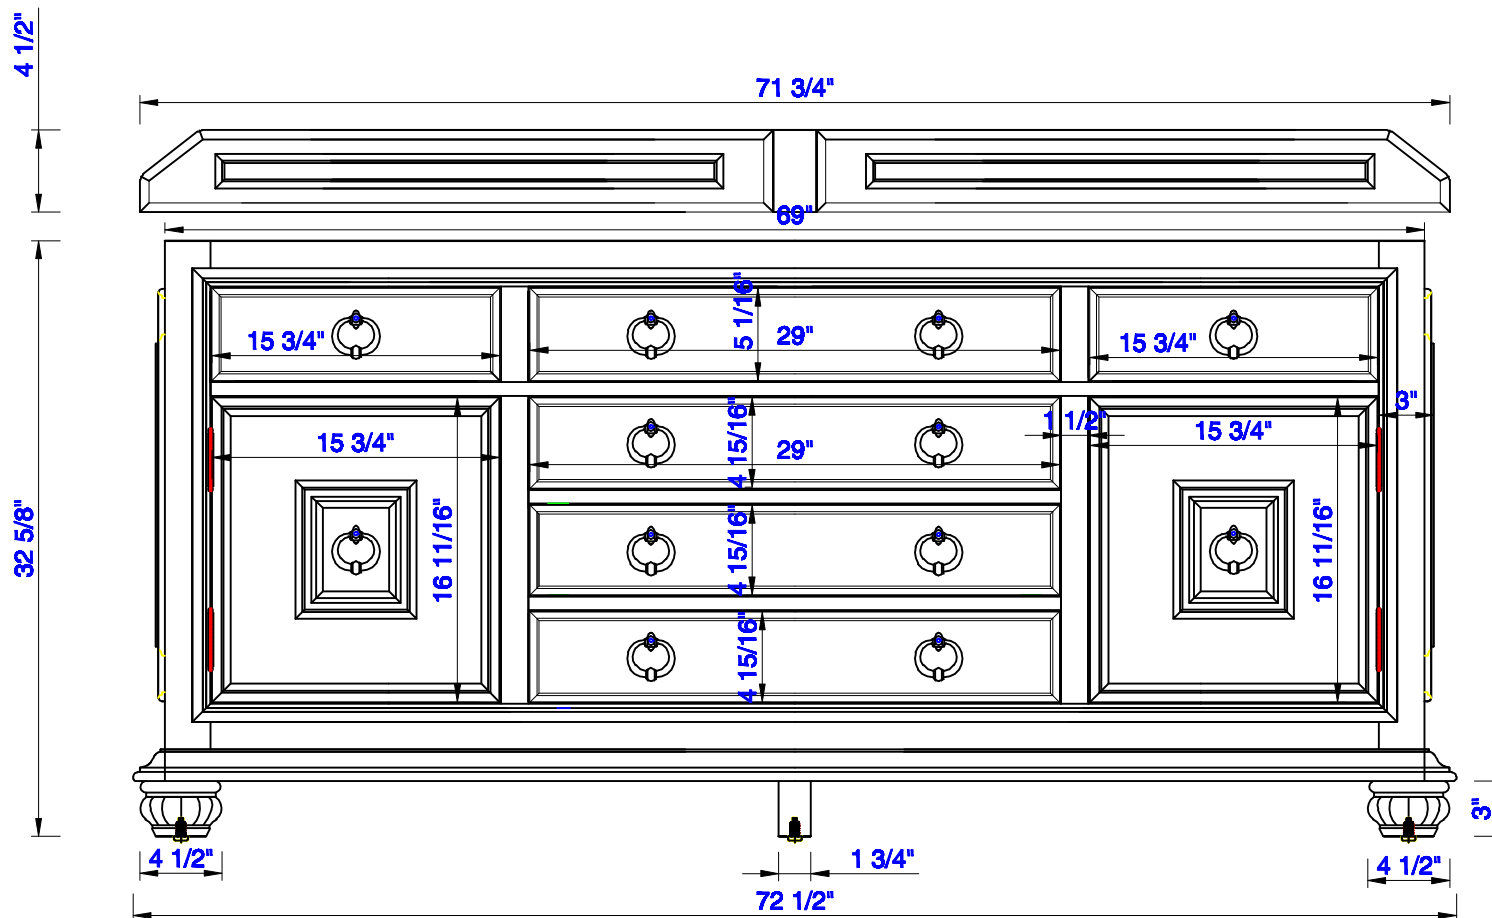

72"

Item Number:  
550-V72-CIN

JAMES MARTIN

VANITIES

Mykonos 72" Cabinet

Diagrams with Dimensions  
page 01 of 03

NOTE ONE: Countertops are not shown in these diagrams. (Cabinet Only)

NOTE TWO: Wood Backsplash (Shown) is designed for the molding detail to align with sinks in James Martin's Optional Countertops.

Customers' own countertops and sinks may align differently.

Please consult our website for Countertop Diagrams: [www.jamesmartinvanities.com](http://www.jamesmartinvanities.com)

72"

Item Number:

550-V72-CIN

JAMES MARTIN

VANITIES

Mykonos 72" Cabinet

Diagrams with Dimensions  
page 02 of 03

NOTE ONE: Countertops are not shown in these diagrams. (Cabinet Only)

NOTE TWO: Internal Shelves (Shown) are designed to align with sinks in James Martin's Optional Countertops. Customers' own countertops and sinks may align differently, and modification may be required. Please consult our website for Countertop Diagrams: [www.jamesmartinvanities.com](http://www.jamesmartinvanities.com)

Customers' own countertops and sinks may align differently.

Please consult our website for Countertop Diagrams: [www.jamesmartinvanities.com](http://www.jamesmartinvanities.com)

1828mm

Item Number:  
550-V72-CIN