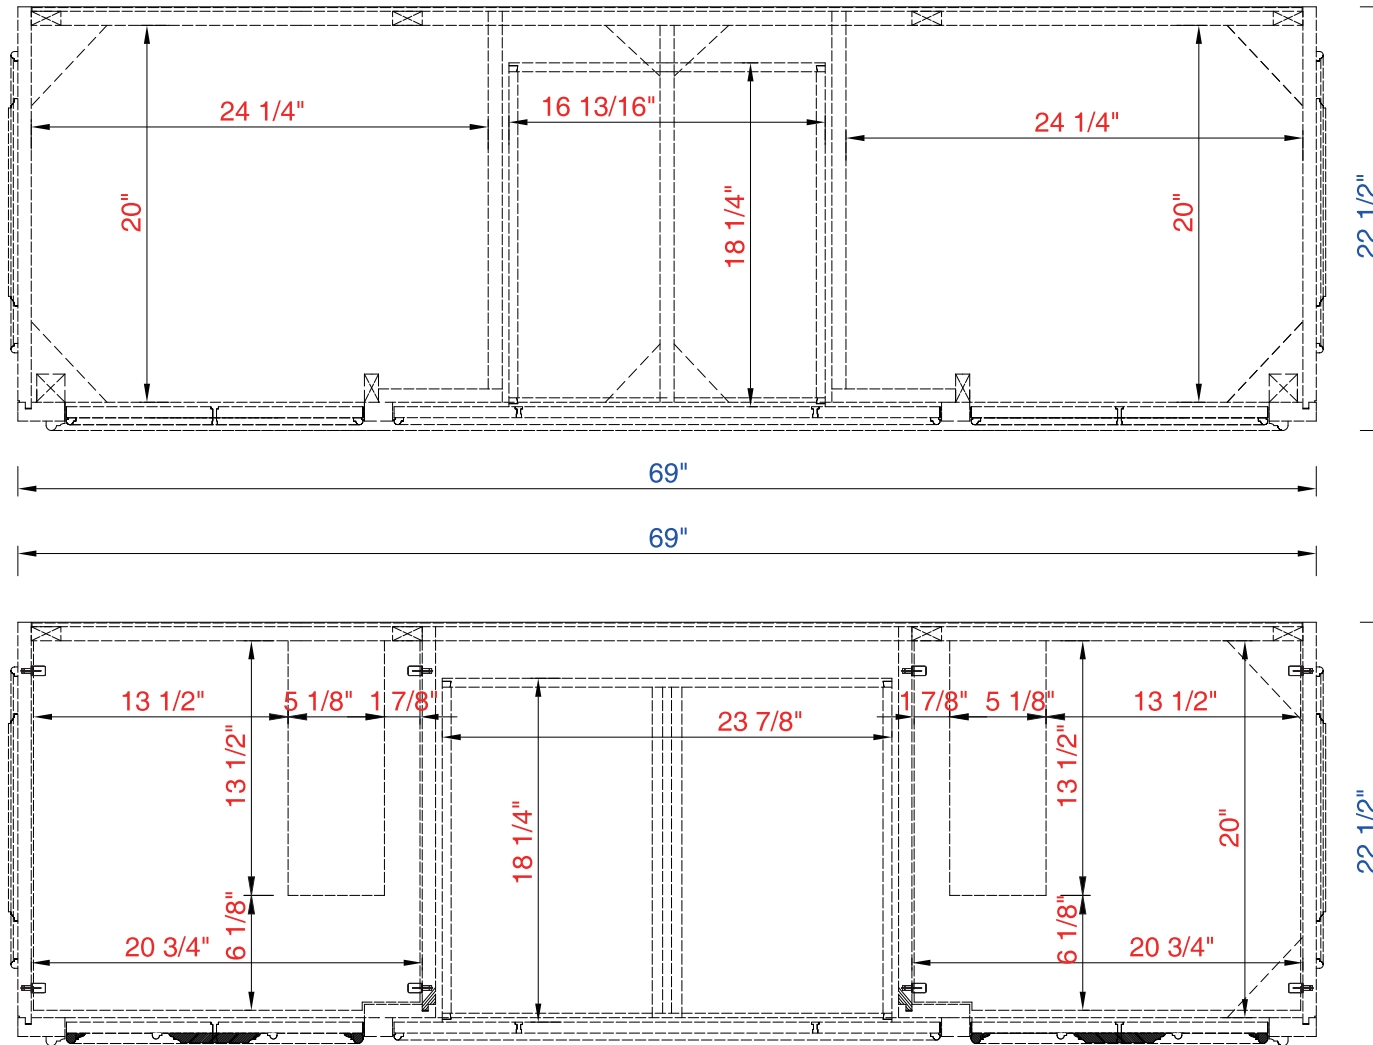

72"

Item Number:

550-V72-CIN

JAMES MARTIN

VANITIES

Mykonos 72" Cabinet

Diagrams with Dimensions
page 02 of 03

NOTE ONE: Countertops are not shown in these diagrams. (Cabinet Only)

NOTE TWO: Internal Shelves (Shown) are designed to align with sinks in James Martin's Optional Countertops. Customers' own countertops and sinks may align differently, and modification may be required. Please consult our website for Countertop Diagrams: www.jamesmartinvanities.com