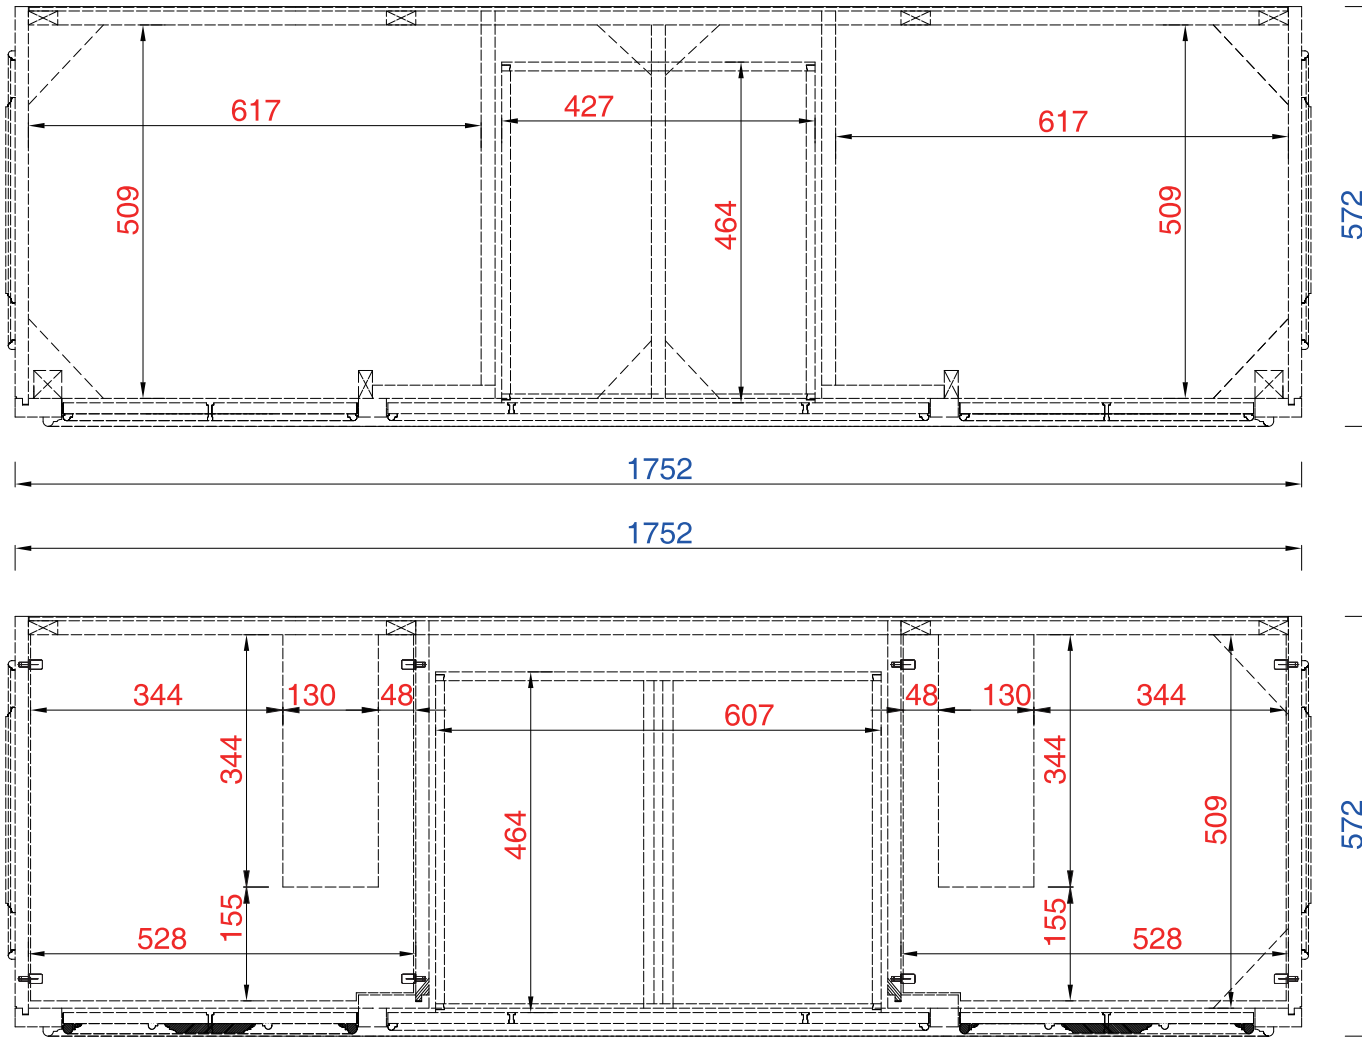

JAMES MARTIN

VANITIES

Mykonos 1828mm Cabinet

Diagrams with Dimensions  
page 01 of 03

NOTE ONE: Countertops are not shown in these diagrams. (Cabinet Only)

NOTE TWO: Wood Backsplash (Shown) is designed for the molding detail to align with sinks in James Martin's Optional Countertops. Customers' own countertops and sinks may align differently.

Please consult our website for Countertop Diagrams: [www.jamesmartinvanities.com](http://www.jamesmartinvanities.com)

Item Number:  
550-V72-CIN

JAMES MARTIN

VANITIES

Mykonos 1828mm Cabinet

Diagrams with Dimensions  
page 02 of 03

NOTE ONE: Countertops are not shown in these diagrams. (Cabinet Only)

NOTE TWO: Internal Shelves (Shown) are designed to align with sinks in James Martin's Optional Countertops. Customers' own countertops and sinks may align differently, and modification may be required. Please consult our website for Countertop Diagrams: [www.jamesmartinvanities.com](http://www.jamesmartinvanities.com)

1828mm

Item Number:  
550-V72-CIN

JAMES MARTIN

VANITIES

Mykonos 1828mm Cabinet

Diagrams with Dimensions  
page 03 of 03

NOTE ONE: Countertops are not shown in these diagrams. (Cabinet Only)

NOTE TWO: Wood Backsplash (Shown) is designed for the molding detail to align with sinks in James Martin's Optional Countertops. Customers' own countertops and sinks may align differently.