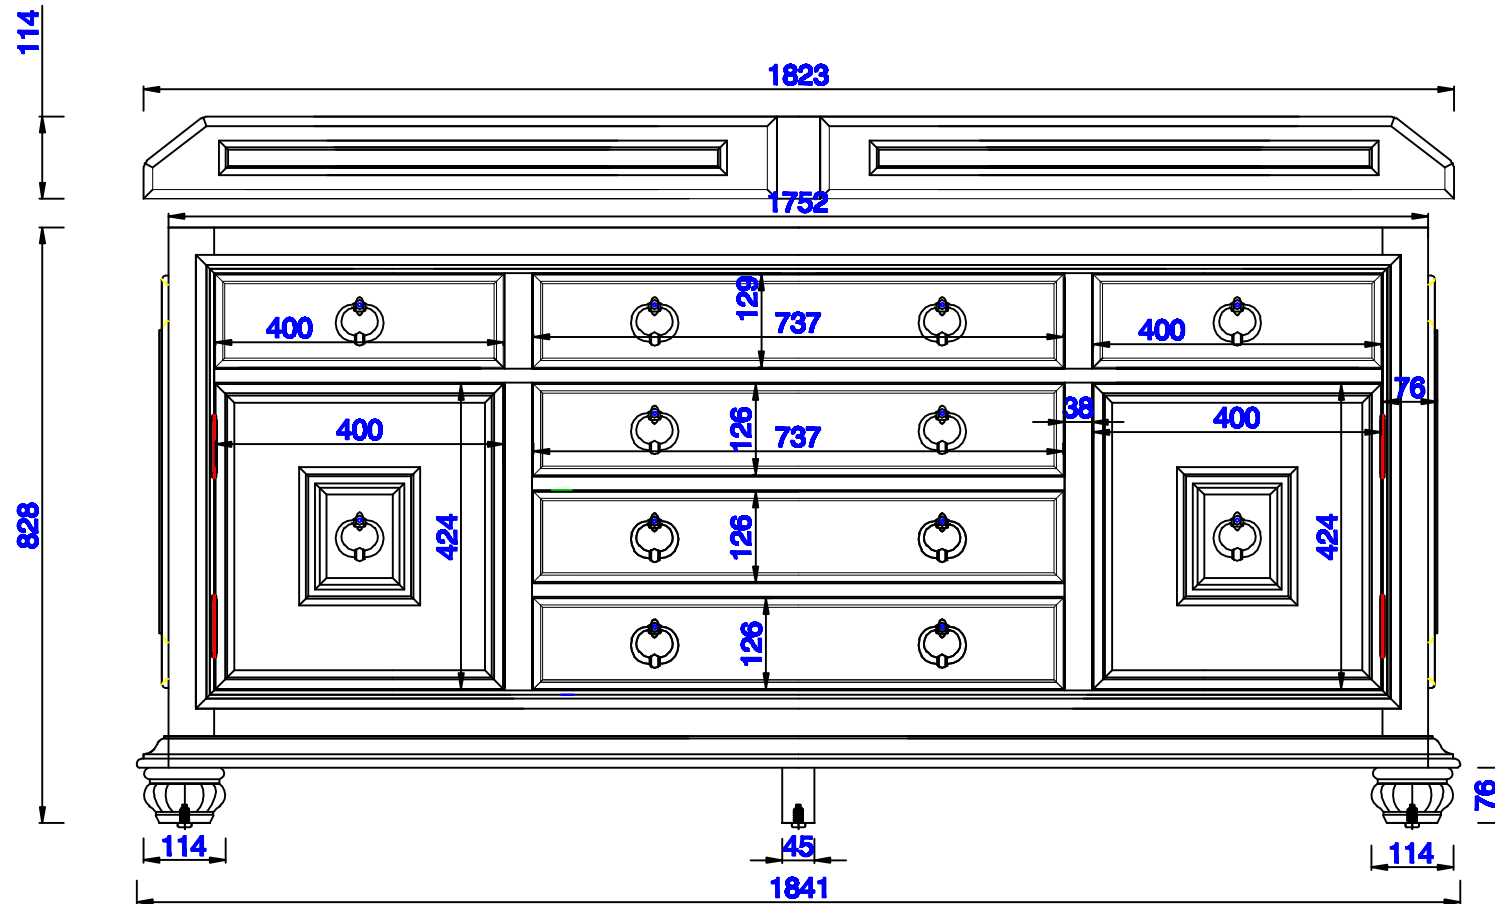

72"

Item Number:  
550-V72-CIN

JAMES MARTIN

VANITIES

Mykonos 72" Cabinet

Diagrams with Dimensions  
page 03 of 03

NOTE ONE: Countertops are not shown in these diagrams. (Cabinet Only)

NOTE TWO: Wood Backsplash (Shown) is designed for the molding detail to align with sinks in James Martin's Optional Countertops.

Customers' own countertops and sinks may align differently.

Please consult our website for Countertop Diagrams: [www.jamesmartinvanities.com](http://www.jamesmartinvanities.com)

1828mm

Item Number:  
550-V72-CIN

JAMES MARTIN

VANITIES

Mykonos 1828mm Cabinet

Diagrams with Dimensions  
page 01 of 03

NOTE ONE: Countertops are not shown in these diagrams. (Cabinet Only)

NOTE TWO: Wood Backsplash (Shown) is designed for the molding detail to align with sinks in James Martin's Optional Countertops. Customers' own countertops and sinks may align differently.

1828mm

Item Number:  
550-V72-CIN

JAMES MARTIN

VANITIES

Mykonos 1828mm Cabinet

Diagrams with Dimensions  
page 03 of 03

NOTE ONE: Countertops are not shown in these diagrams. (Cabinet Only)

NOTE TWO: Wood Backsplash (Shown) is designed for the molding detail to align with sinks in James Martin's Optional Countertops. Customers' own countertops and sinks may align differently.