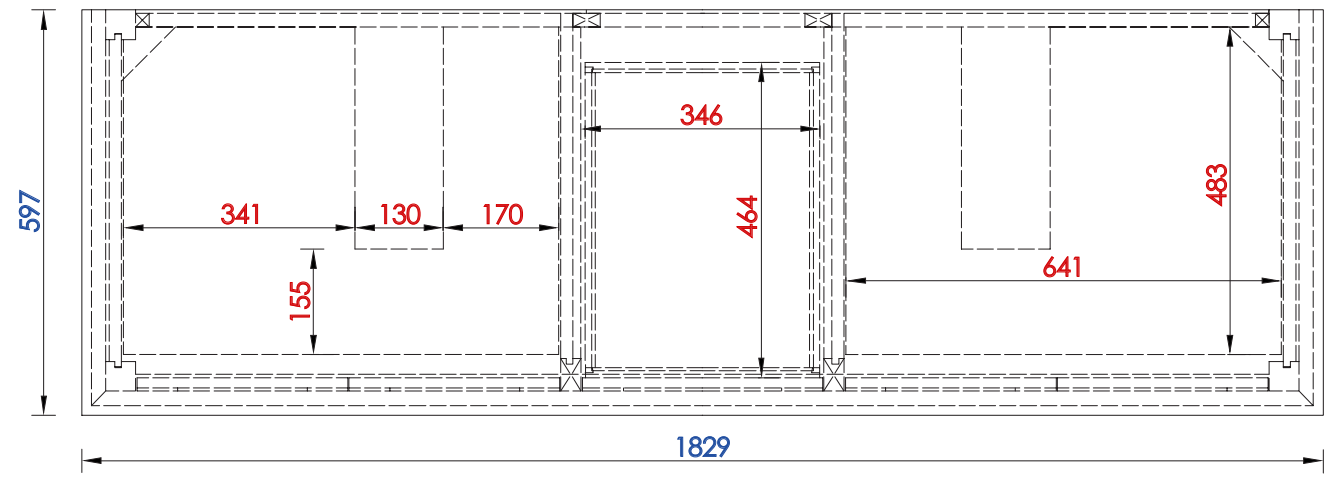

Please consult our website for Countertop Diagrams: www.jamesmartinvanities.com

1829 mm

Item Number:

527-V72-BW
527-V72-SL

JAMES MARTIN

VANITIES

Palisades 1829mm Double Vanity

Diagrams with Dimensions
page 01 of 03

Please consult our website for Countertop Diagrams: www.jamesmartinvanities.com

1829 mm

Item Number:
527-V72-BW
527-V72-SL

JAMES MARTIN

VANITIES

Palisades 1829mm Double Vanity

Diagrams with Dimensions
page 02 of 03

NOTE ONE: Countertops are not shown in these diagrams. (Cabinet Only)
NOTE TWO: Internal Shelves(Shown) are designed to align with sinks in James Martin's Optional Countertops.
Customer's own countertops and sink may align differently, and modification may be required.
Please consult our website for Countertop Diagrams: www.jamesmartinvanities.com

1829 mm

Item Number:

JAMES MARTIN

Palisades 1829mm Double Vanity

527-V72-BW
527-V72-SL

Diagrams with Dimensions
page 03 of 03

VANITIES

NOTE ONE: Countertops are not shown in these diagrams. (Cabinet Only)