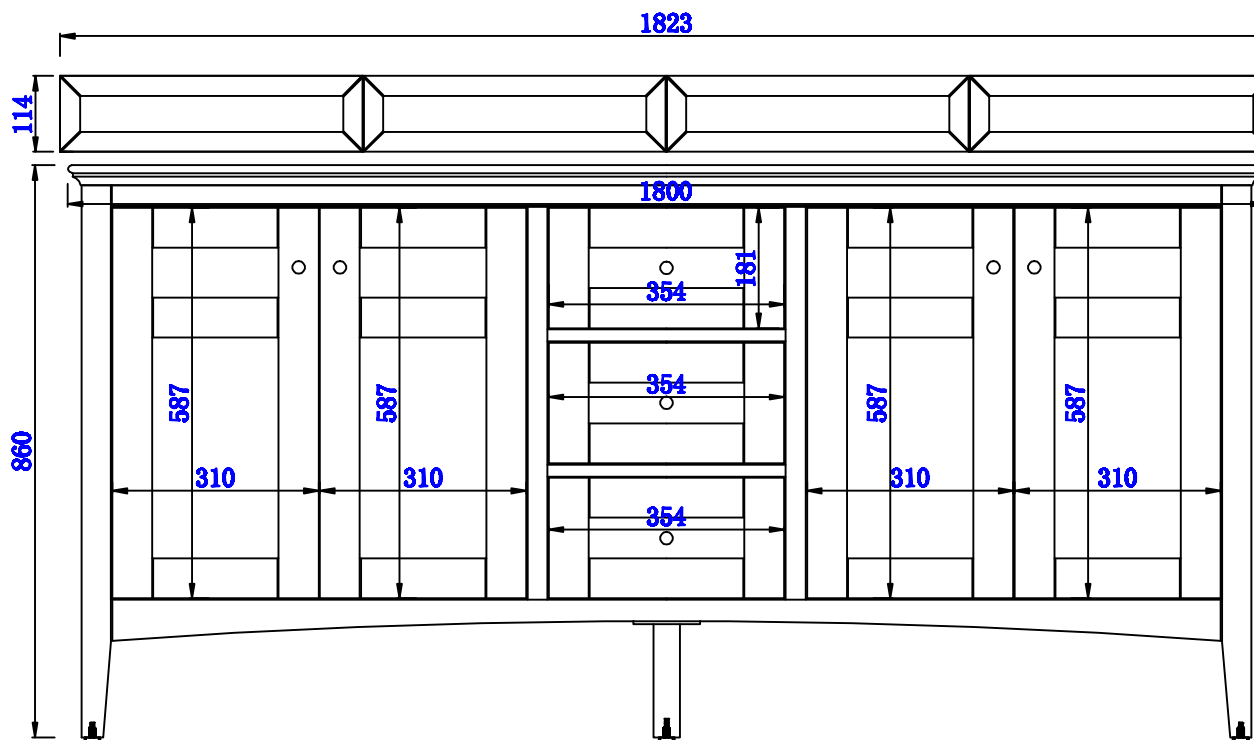

Please consult our website for Countertop Diagrams: www.jamesmartinvanities.com

1829 mm

Item Number:

527-V72-BW
527-V72-SL

JAMES MARTIN

VANITIES

Palisades 1829mm Double Vanity

Diagrams with Dimensions
page 01 of 03

NOTE ONE: Countertops are not shown in these diagrams. (Cabinet Only)

NOTE TWO: Wood Backsplash (Shown) is designed for the molding detail to align with sinks in James Martin's Optional Countertops.

Customer's own countertops and sinks may align differently, and modification may be required.

Please consult our website for Countertop Diagrams: www.jamesmartinvanities.com

1829 mm

Item Number:
527-V72-BW
527-V72-SL

JAMES MARTIN

VANITIES

Palisades 1829mm Double Vanity

Diagrams with Dimensions
page 02 of 03

1829 mm

Item Number:

JAMES MARTIN

Palisades 1829mm Double Vanity

527-V72-BW
527-V72-SL

Diagrams with Dimensions
page 03 of 03

VANITIES

NOTE ONE: Countertops are not shown in these diagrams. (Cabinet Only)