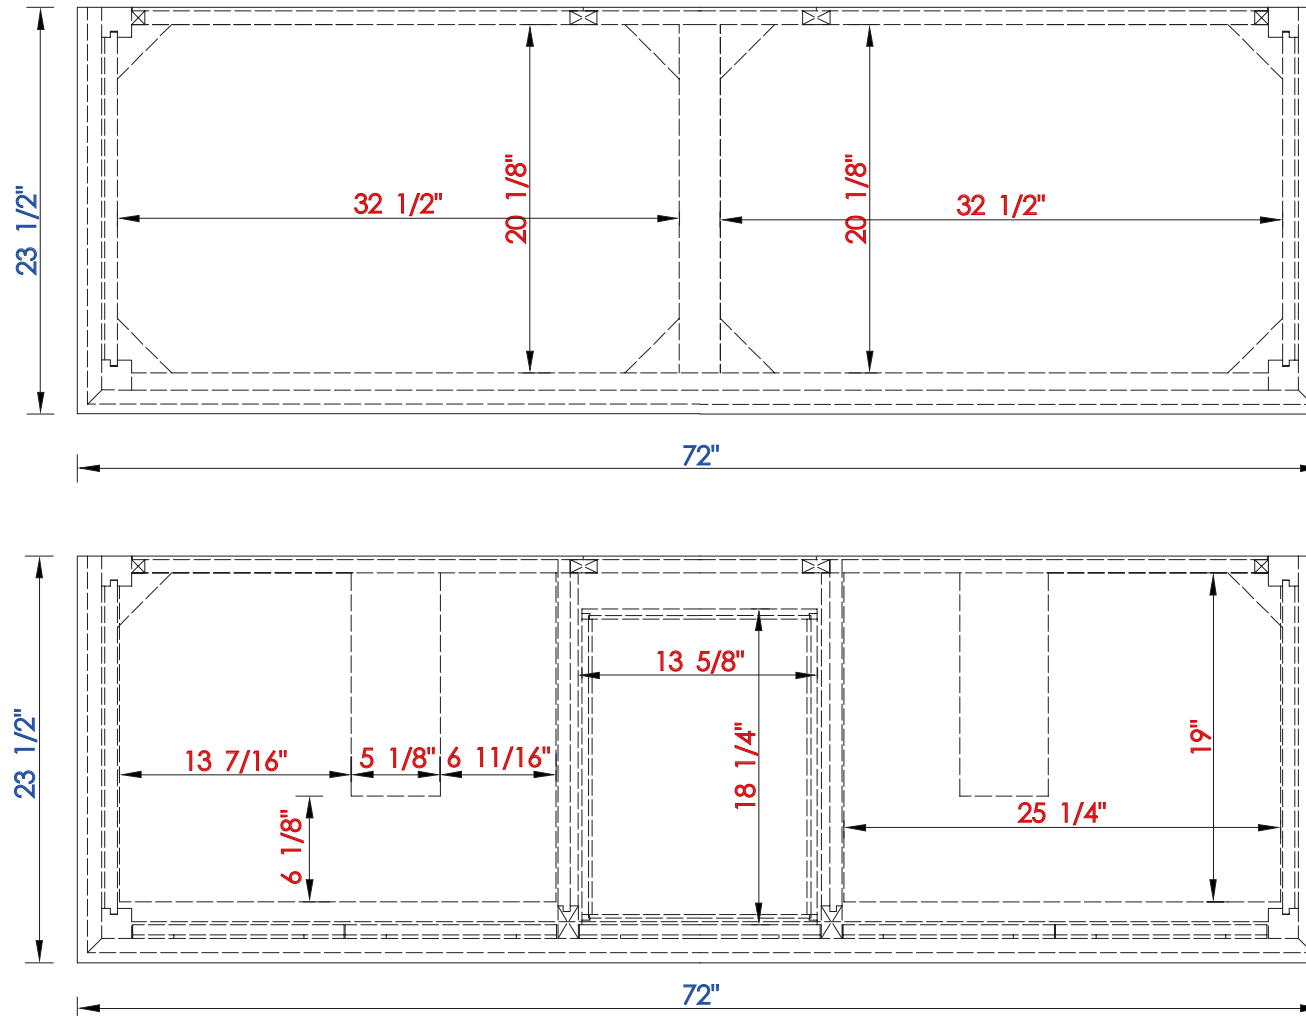

72"

Item Number:

527-V72-BW
527-V72-SL

JAMES MARTIN

VANITIES

Palisades 72" Double Vanity

Diagrams with Dimensions
page 01 of 03

NOTE ONE: Countertops are not shown in these diagrams. (Cabinet Only)

Please consult our website for Countertop Diagrams: www.jamesmartinvanities.com

72"

Item Number:

527-V72-BW
527-V72-SL

JAMES MARTIN

VANITIES

Palisades 72" Double Vanity

Diagrams with Dimensions
page 02 of 03

Please consult our website for Countertop Diagrams: www.jamesmartinvanities.com

1829 mm

Item Number:

527-V72-BW
527-V72-SL

JAMES MARTIN

VANITIES

Palisades 1829mm Double Vanity

Diagrams with Dimensions
page 01 of 03

1829 mm

Item Number:

JAMES MARTIN

Palisades 1829mm Double Vanity

527-V72-BW
527-V72-SL

Diagrams with Dimensions
page 03 of 03

VANITIES

NOTE ONE: Countertops are not shown in these diagrams. (Cabinet Only)