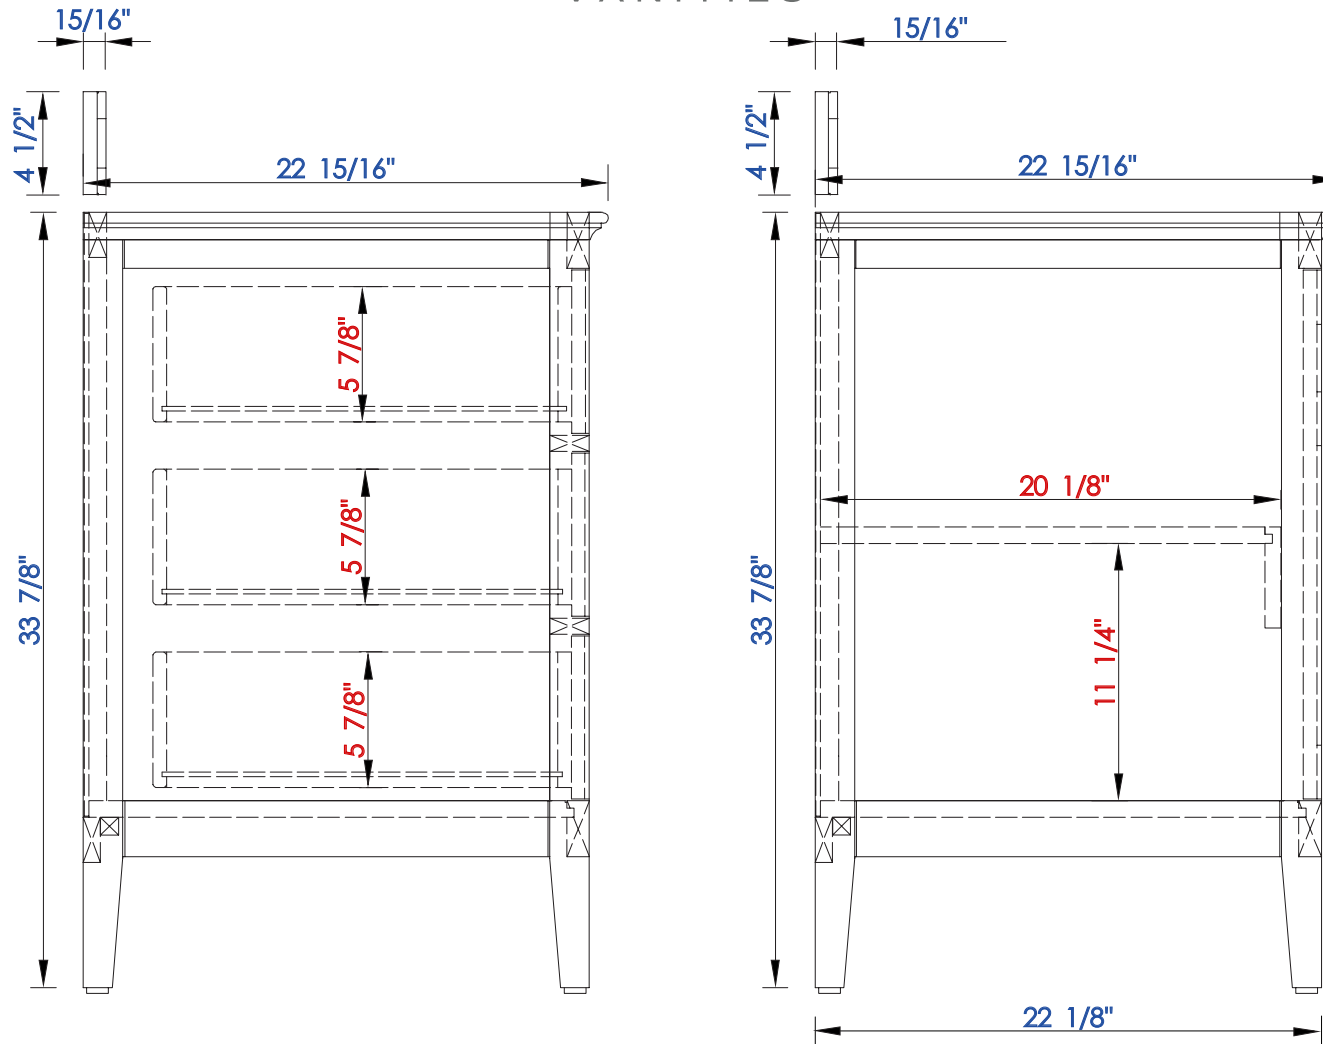

72"

Item Number:

527-V72-BW
527-V72-SL

JAMES MARTIN

VANITIES

Palisades 72" Double Vanity

Diagrams with Dimensions
page 03 of 03

NOTE ONE: Countertops are not shown in these diagrams. (Cabinet Only)

NOTE TWO: Wood Backsplash (Shown) is designed for the molding detail to align with sinks in James Martin's Optional Countertops. Customer's own countertops and sinks may align differently, and modification may be required.

Please consult our website for Countertop Diagrams: www.jamesmartinvanities.com