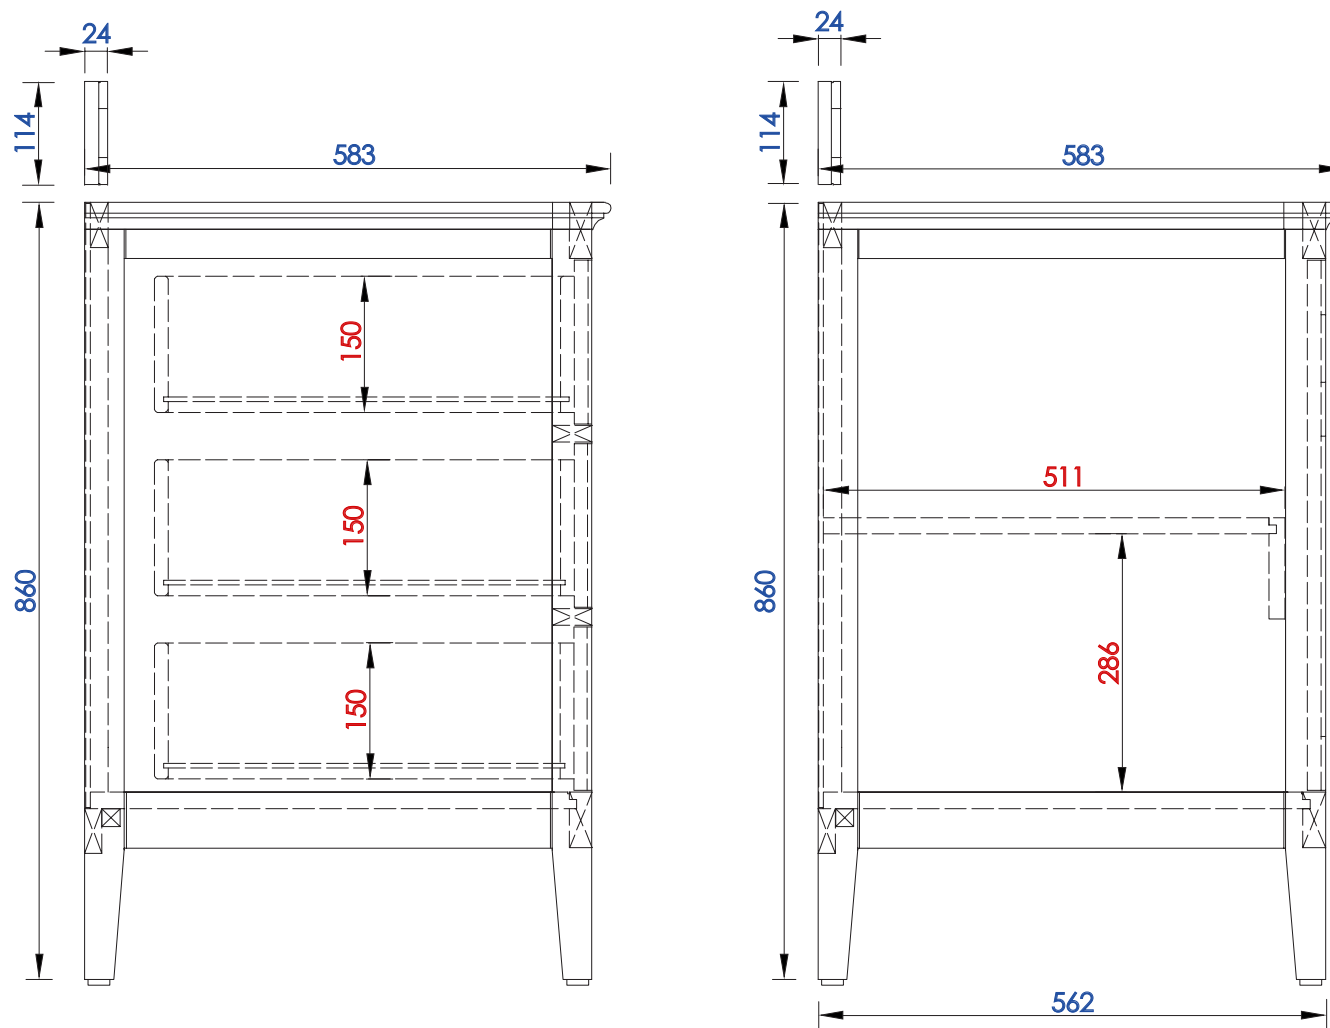

Please consult our website for Countertop Diagrams: www.jamesmartinvanities.com

1829 mm

Item Number:
527-V72-BW
527-V72-SL

JAMES MARTIN

VANITIES

Palisades 1829mm Double Vanity

Diagrams with Dimensions
page 02 of 03

NOTE ONE: Countertops are not shown in these diagrams. (Cabinet Only)
NOTE TWO: Internal Shelves(Shown) are designed to align with sinks in James Martin's Optional Countertops.
Customer's own countertops and sink may align differently, and modification may be required.
Please consult our website for Countertop Diagrams: www.jamesmartinvanities.com

1829 mm

Item Number:

JAMES MARTIN

Palisades 1829mm Double Vanity

527-V72-BW
527-V72-SL

Diagrams with Dimensions
page 03 of 03

VANITIES

NOTE ONE: Countertops are not shown in these diagrams. (Cabinet Only)

NOTE TWO: Wood Backsplash (Shown) is designed for the molding detail to align with sinks in James Martin's Optional Countertops.

Customer's own countertops and sinks may align differently, and modification may be required.