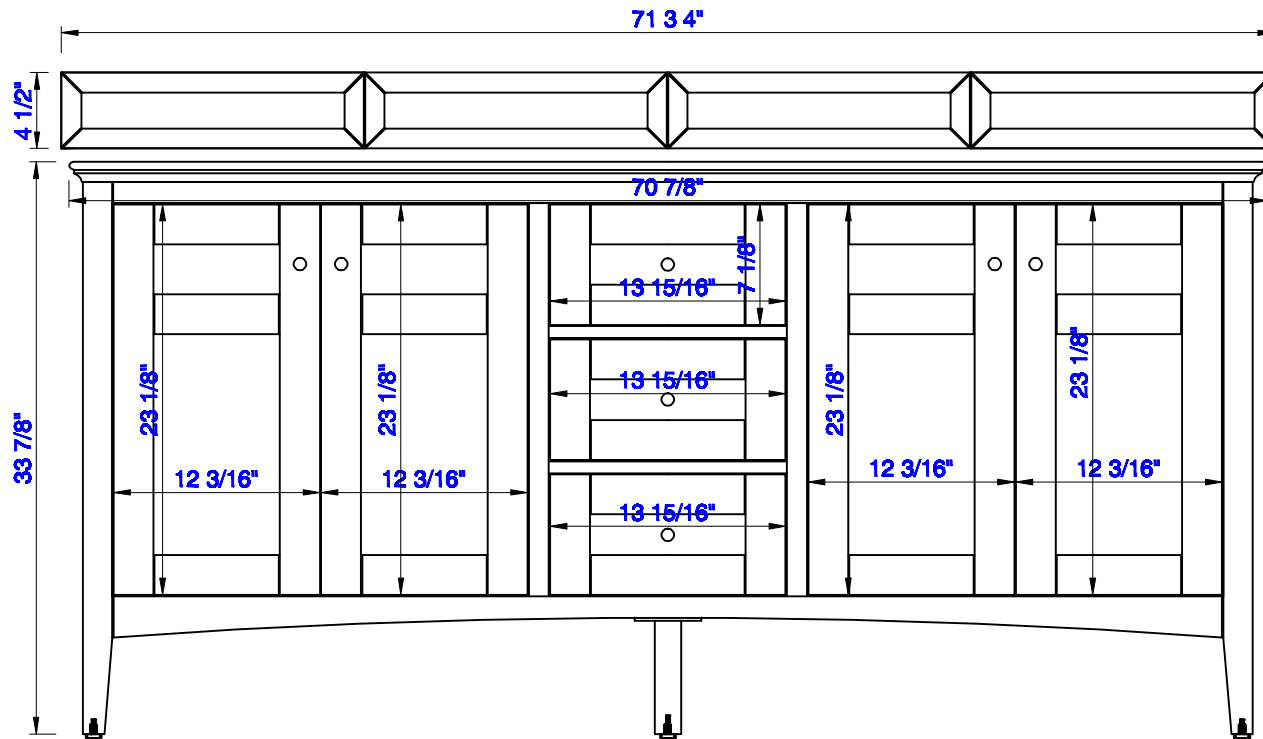

72"

Item Number:

527-V72-BW
527-V72-SL

JAMES MARTIN

VANITIES

Palisades 72" Double Vanity

Diagrams with Dimensions
page 01 of 03

NOTE ONE: Countertops are not shown in these diagrams. (Cabinet Only)

Please consult our website for Countertop Diagrams: www.jamesmartinvanities.com

1829 mm

Item Number:

527-V72-BW
527-V72-SL

JAMES MARTIN

VANITIES

Palisades 1829mm Double Vanity

Diagrams with Dimensions
page 01 of 03

Please consult our website for Countertop Diagrams: www.jamesmartinvanities.com

1829 mm

Item Number:
527-V72-BW
527-V72-SL

JAMES MARTIN

VANITIES

Palisades 1829mm Double Vanity

Diagrams with Dimensions
page 02 of 03

1829 mm

Item Number:

JAMES MARTIN

Palisades 1829mm Double Vanity

527-V72-BW
527-V72-SL

Diagrams with Dimensions
page 03 of 03

VANITIES

NOTE ONE: Countertops are not shown in these diagrams. (Cabinet Only)