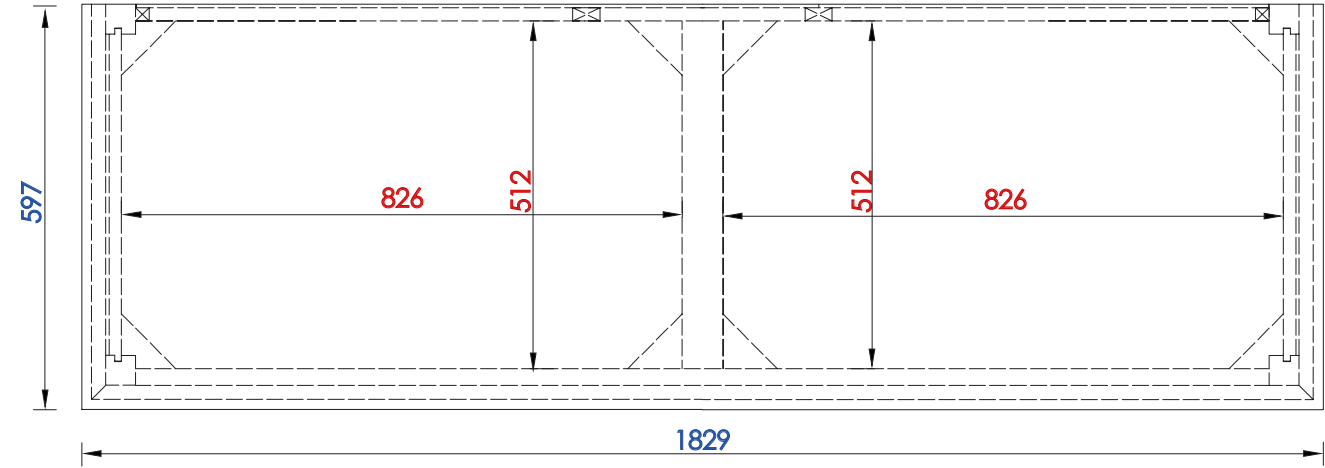

Please consult our website for Countertop Diagrams: www.jamesmartinvanities.com

1829 mm

Item Number:

527-V72-BW
527-V72-SL

JAMES MARTIN

VANITIES

Palisades 1829mm Double Vanity

Diagrams with Dimensions
page 01 of 03

Please consult our website for Countertop Diagrams: www.jamesmartinvanities.com

1829 mm

Item Number:
527-V72-BW
527-V72-SL

JAMES MARTIN

VANITIES

Palisades 1829mm Double Vanity

Diagrams with Dimensions
page 02 of 03

NOTE ONE: Countertops are not shown in these diagrams. (Cabinet Only)
NOTE TWO: Internal Shelves(Shown) are designed to align with sinks in James Martin's Optional Countertops.
Customer's own countertops and sink may align differently, and modification may be required.
Please consult our website for Countertop Diagrams: www.jamesmartinvanities.com

1829 mm

Item Number:

JAMES MARTIN

Palisades 1829mm Double Vanity

527-V72-BW
527-V72-SL

Diagrams with Dimensions
page 03 of 03

VANITIES

NOTE ONE: Countertops are not shown in these diagrams. (Cabinet Only)