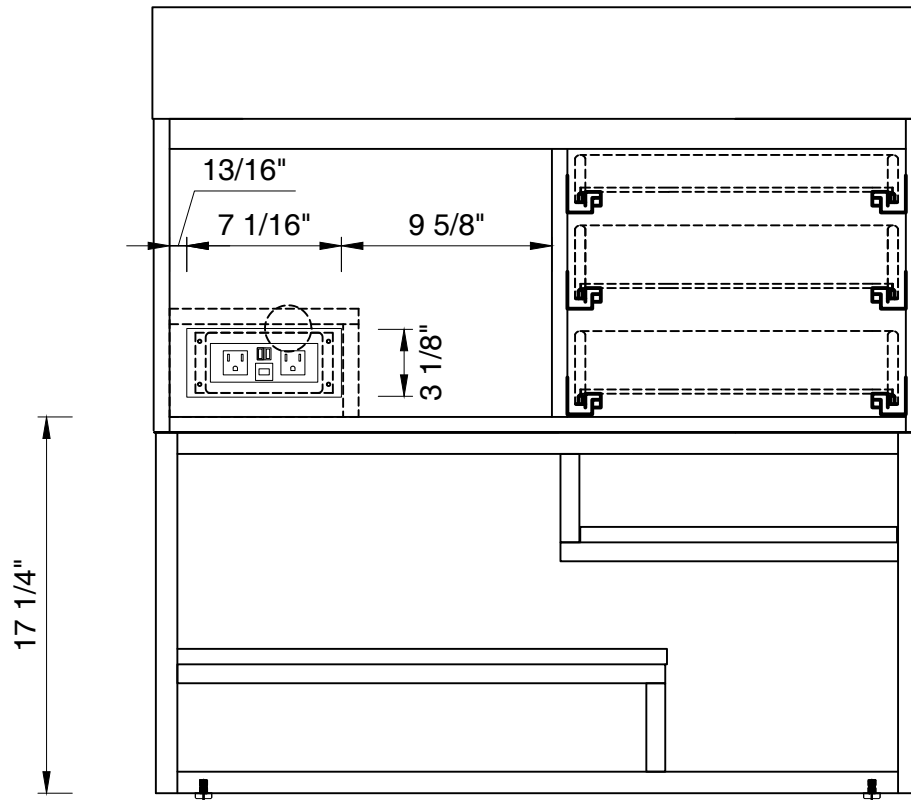

### Columbia 36" Cabinet

Diagrams with Dimensions  
page 01 of 03

NOTE ONE: Married Countertop is standard for this cabinet.  
NOTE TWO: This vanity does not have a Backsplash.

36"

Item Number:

- 388-V36-AGR-A
- 388-V36-CFO-A
- 388-V36-GW-A
- 388-V36-LTO-A

### Columbia 897mm Cabinet

Diagrams with Dimensions  
page 02 of 03

NOTE ONE: Married Countertop is standard for this cabinet.

897mm

Item Number:

- 388-V36-AGR-A
- 388-V36-CFO-A
- 388-V36-GW-A
- 388-V36-LTO-A

### Columbia 897mm Cabinet

Diagrams with Dimensions  
page 03 of 03

NOTE ONE: Married Countertop is standard for this cabinet.  
NOTE TWO: This vanity does not have a Backsplash.

36"

Item Number:

- 388-V36-AGR-A
- 388-V36-CFO-A
- 388-V36-GW-A
- 388-V36-LTO-A

JAMES MARTIN

VANITIES™

Columbia 36" Cabinet

Diagrams with Dimensions  
page 01 of 01

897mm

Item Number:

JAMES MARTIN

VANITIES™