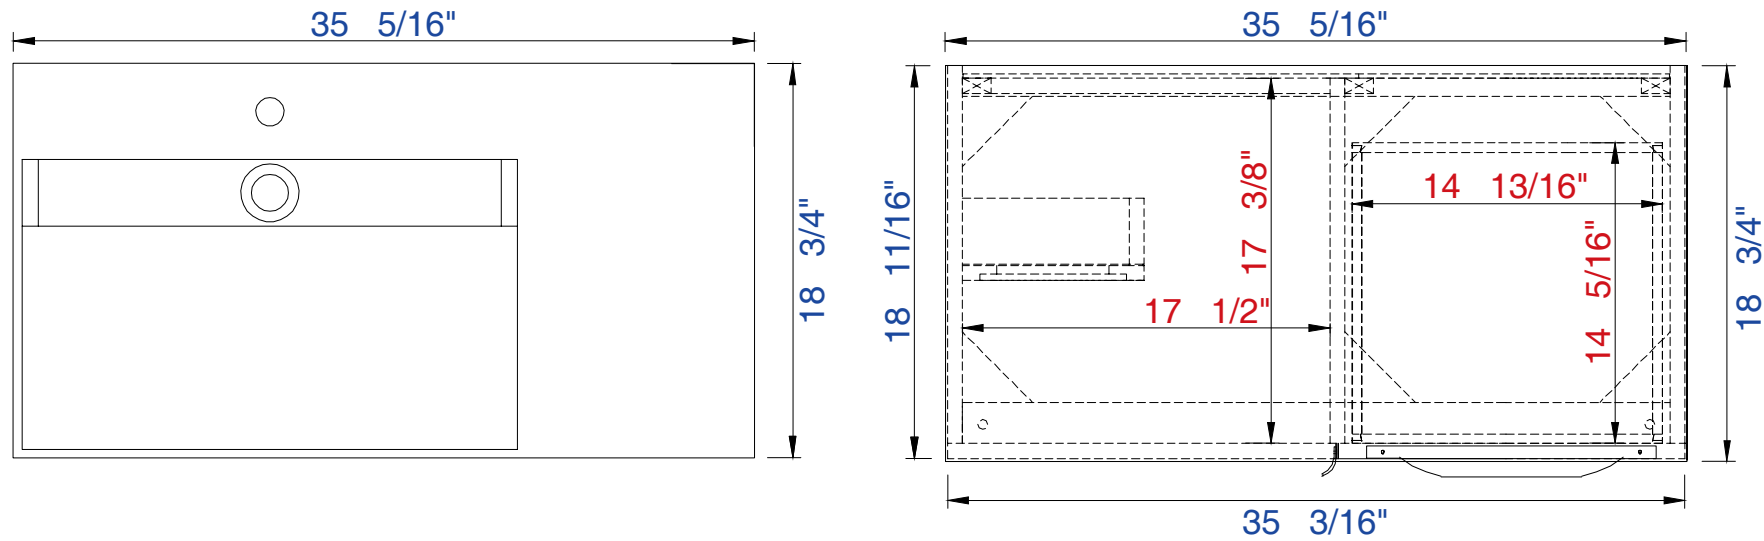

### Columbia 36" Cabinet

Diagrams with Dimensions  
page 01 of 03

NOTE ONE: Married Countertop is standard for this cabinet.  
NOTE TWO: This vanity does not have a Backsplash.

36"

Item Number:

- 388-V36-AGR-A
- 388-V36-CFO-A
- 388-V36-GW-A
- 388-V36-LTO-A

### Columbia 36" Cabinet

Diagrams with Dimensions  
page 02 of 03

NOTE ONE: Married Countertop is standard for this cabinet.

36"

Item Number:

- 388-V36-AGR-A
- 388-V36-CFO-A
- 388-V36-GW-A
- 388-V36-LTO-A

### Columbia 36" Cabinet

Diagrams with Dimensions  
page 03 of 03

NOTE ONE: Married Countertop is standard for this cabinet.  
NOTE TWO: This vanity does not have a Backsplash.

897mm

Item Number:

- 388-V36-AGR-A
- 388-V36-CFO-A
- 388-V36-GW-A
- 388-V36-LTO-A

JAMES MARTIN

VANITIES™

Columbia 36" Cabinet

Diagrams with Dimensions  
page 01 of 01

897mm

Item Number:

JAMES MARTIN

VANITIES™