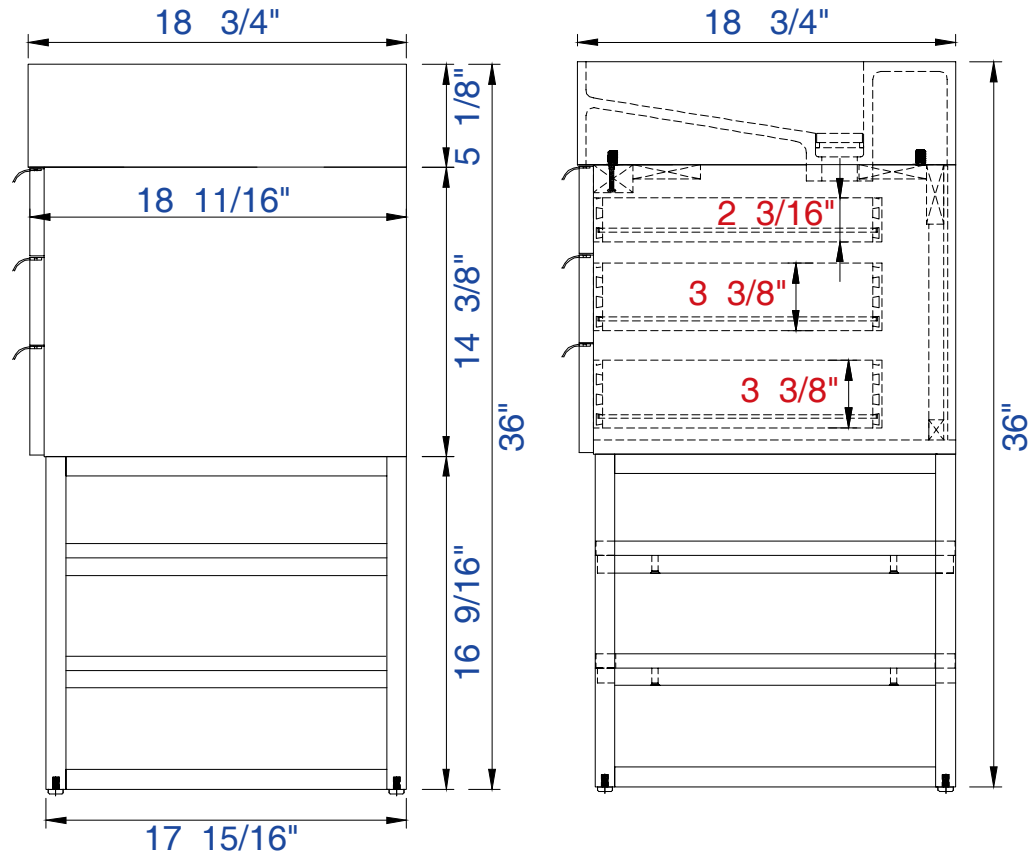

### Columbia 36" Cabinet

Diagrams with Dimensions  
page 01 of 03

NOTE ONE: Married Countertop is standard for this cabinet.  
NOTE TWO: This vanity does not have a Backsplash.

36"

Item Number:

- 388-V36-AGR-A
- 388-V36-CFO-A
- 388-V36-GW-A
- 388-V36-LTO-A

### Columbia 36" Cabinet

Diagrams with Dimensions  
page 02 of 03

NOTE ONE: Married Countertop is standard for this cabinet.

36"

Item Number:

- 388-V36-AGR-A
- 388-V36-CFO-A
- 388-V36-GW-A
- 388-V36-LTO-A

### Columbia 36" Cabinet

Diagrams with Dimensions  
page 03 of 03

NOTE ONE: Married Countertop is standard for this cabinet.  
NOTE TWO: This vanity does not have a Backsplash.

897mm

Item Number:

- 388-V36-AGR-A
- 388-V36-CFO-A
- 388-V36-GW-A
- 388-V36-LTO-A

JAMES MARTIN

VANITIES™

Columbia 36" Cabinet

Diagrams with Dimensions  
page 01 of 01

897mm

Item Number:

JAMES MARTIN

VANITIES™