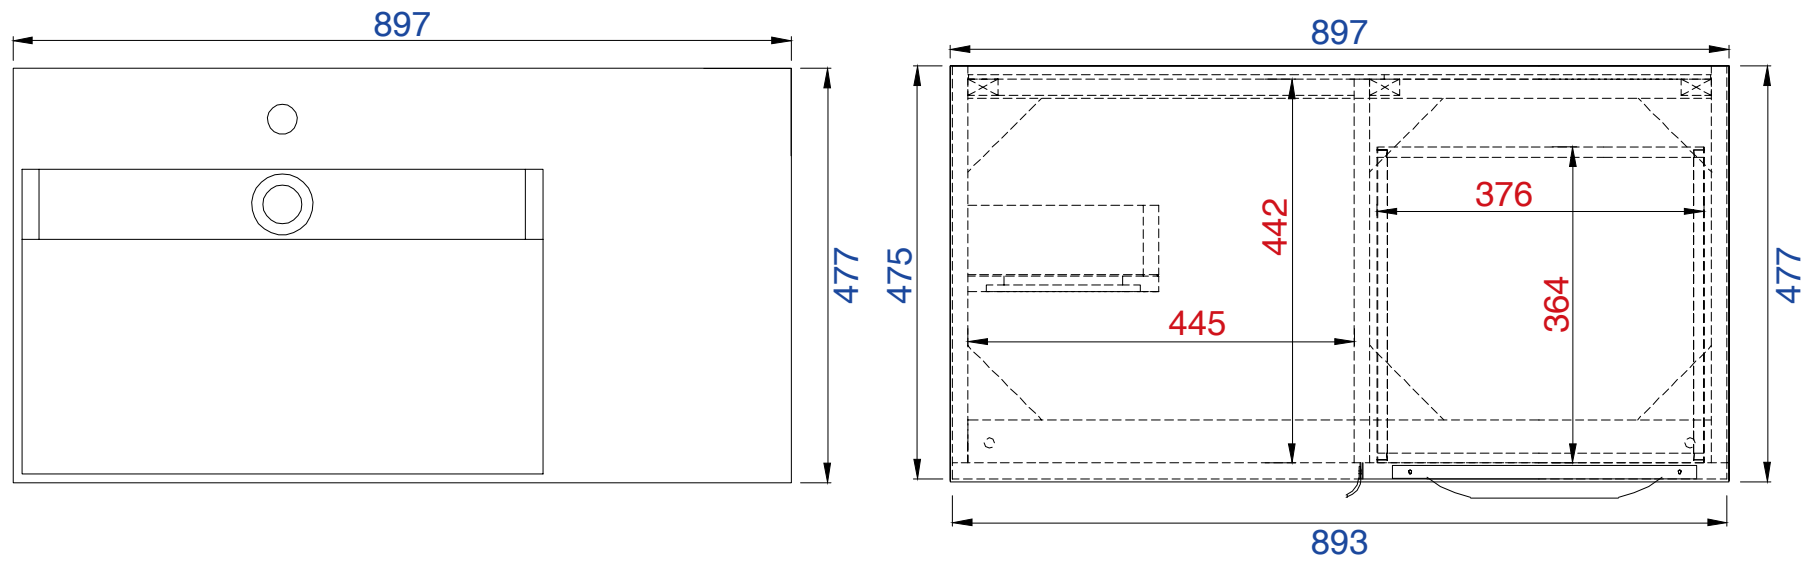

### Columbia 36" Cabinet

Diagrams with Dimensions  
page 02 of 03

NOTE ONE: Married Countertop is standard for this cabinet.

36"

Item Number:

- 388-V36-AGR-A
- 388-V36-CFO-A
- 388-V36-GW-A
- 388-V36-LTO-A

### Columbia 897mm Cabinet

Diagrams with Dimensions  
page 01 of 03

NOTE ONE: Married Countertop is standard for this cabinet.  
NOTE TWO: This vanity does not have a Backsplash.

897mm

Item Number:

- 388-V36-AGR-A
- 388-V36-CFO-A
- 388-V36-GW-A
- 388-V36-LTO-A

### Columbia 897mm Cabinet

Diagrams with Dimensions  
page 02 of 03

NOTE ONE: Married Countertop is standard for this cabinet.

897mm

Item Number:

- 388-V36-AGR-A
- 388-V36-CFO-A
- 388-V36-GW-A
- 388-V36-LTO-A

JAMES MARTIN

VANITIES™

Columbia 36" Cabinet

Diagrams with Dimensions  
page 01 of 01

897mm

Item Number:

JAMES MARTIN

VANITIES™