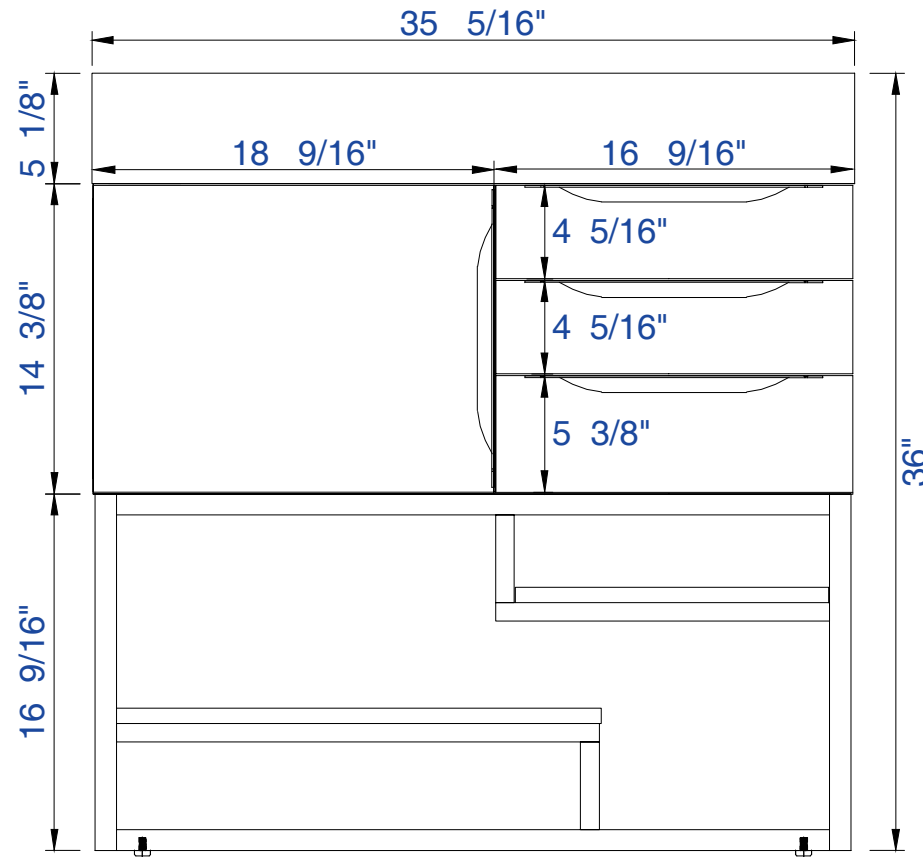

### Columbia 36" Cabinet

Diagrams with Dimensions  
page 01 of 03

NOTE ONE: Married Countertop is standard for this cabinet.  
NOTE TWO: This vanity does not have a Backsplash.

36"

Item Number:

- 388-V36-AGR-A
- 388-V36-CFO-A
- 388-V36-GW-A
- 388-V36-LTO-A

### Columbia 36" Cabinet

Diagrams with Dimensions  
page 02 of 03

NOTE ONE: Married Countertop is standard for this cabinet.

36"

Item Number:

- 388-V36-AGR-A
- 388-V36-CFO-A
- 388-V36-GW-A
- 388-V36-LTO-A

### Columbia 897mm Cabinet

Diagrams with Dimensions  
page 02 of 03

NOTE ONE: Married Countertop is standard for this cabinet.

897mm

Item Number:

- 388-V36-AGR-A
- 388-V36-CFO-A
- 388-V36-GW-A
- 388-V36-LTO-A

JAMES MARTIN

VANITIES™

Columbia 36" Cabinet

Diagrams with Dimensions  
page 01 of 01

897mm

Item Number:

JAMES MARTIN

VANITIES™