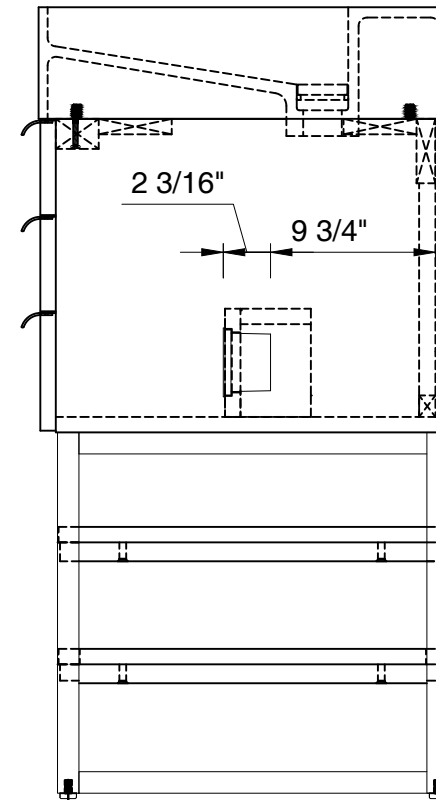

### Columbia 36" Cabinet

Diagrams with Dimensions  
page 01 of 03

NOTE ONE: Married Countertop is standard for this cabinet.  
NOTE TWO: This vanity does not have a Backsplash.

36"

Item Number:

- 388-V36-AGR-A
- 388-V36-CFO-A
- 388-V36-GW-A
- 388-V36-LTO-A

### Columbia 897mm Cabinet

Diagrams with Dimensions  
page 02 of 03

NOTE ONE: Married Countertop is standard for this cabinet.

897mm

Item Number:

- 388-V36-AGR-A
- 388-V36-CFO-A
- 388-V36-GW-A
- 388-V36-LTO-A

### Columbia 897mm Cabinet

Diagrams with Dimensions  
page 03 of 03

NOTE ONE: Married Countertop is standard for this cabinet.  
NOTE TWO: This vanity does not have a Backsplash.

36"

Item Number:

- 388-V36-AGR-A
- 388-V36-CFO-A
- 388-V36-GW-A
- 388-V36-LTO-A

JAMES MARTIN

VANITIES™

Columbia 36" Cabinet

Diagrams with Dimensions  
page 01 of 01

897mm

Item Number:

JAMES MARTIN

VANITIES™