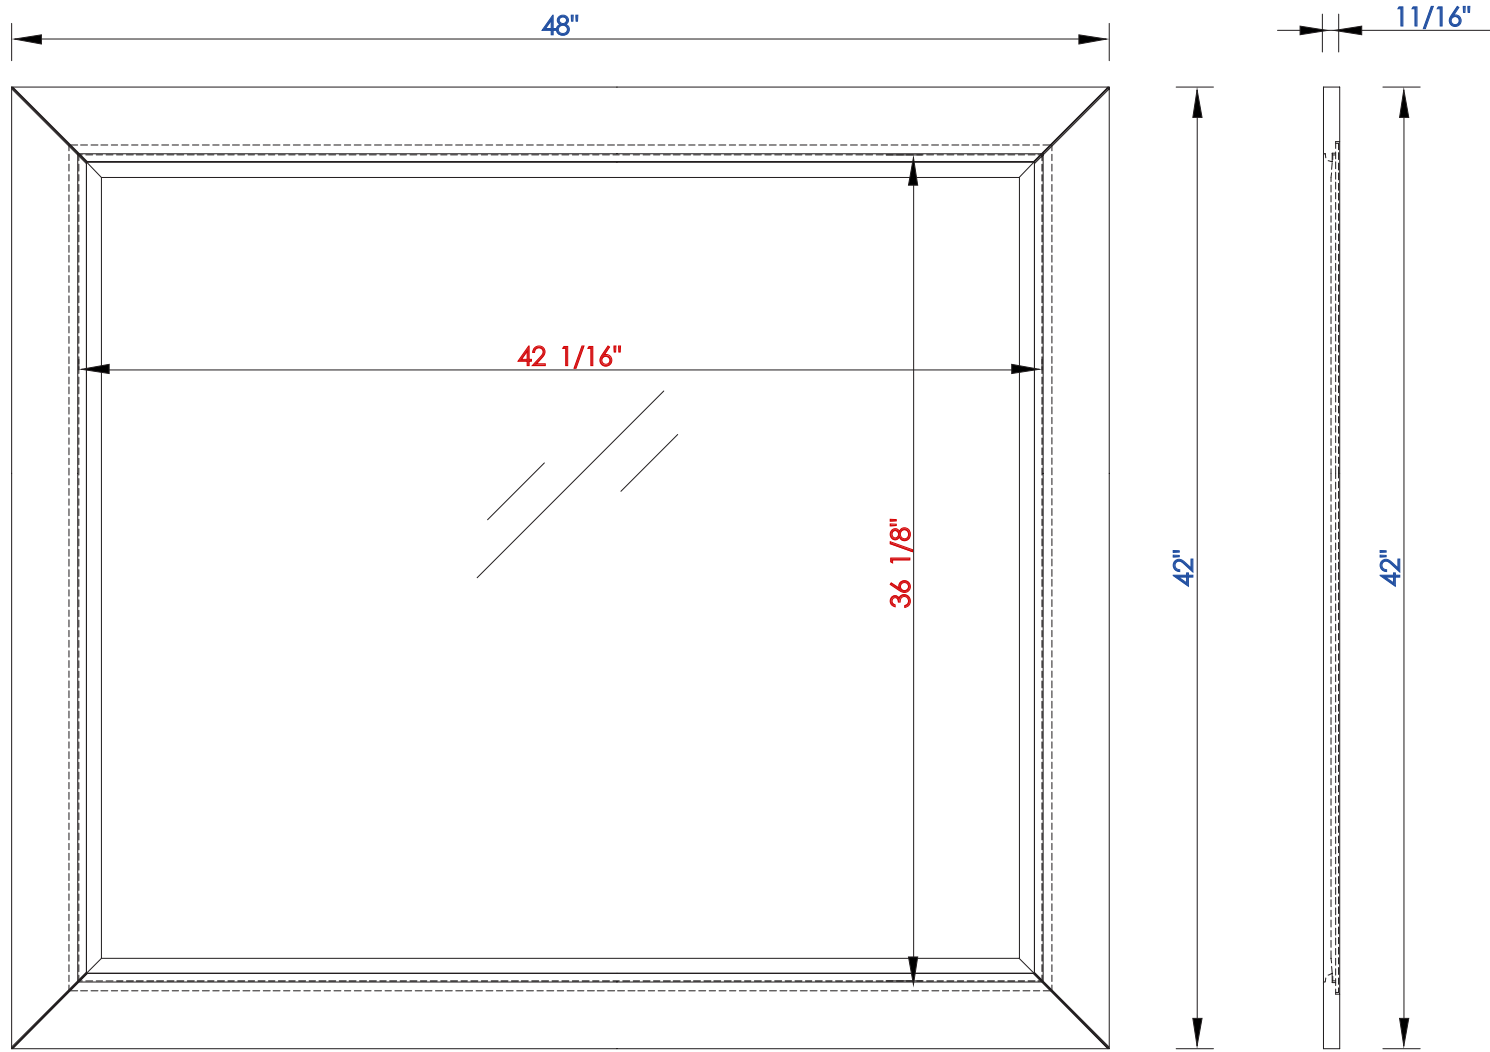

48"

Item Number:

388-M48-CFO
388-M48-LTO

JAMES MARTIN

VANITIES

Columbia 48" Mirror

Diagrams with Dimensions
page 01 of 01

1219 mm

Item Number:

388-M48-CFO
388-M48-LTO

JAMES MARTIN

VANITIES

Columbia 1219mm Mirror

Diagrams with Dimensions
page 01 of 01