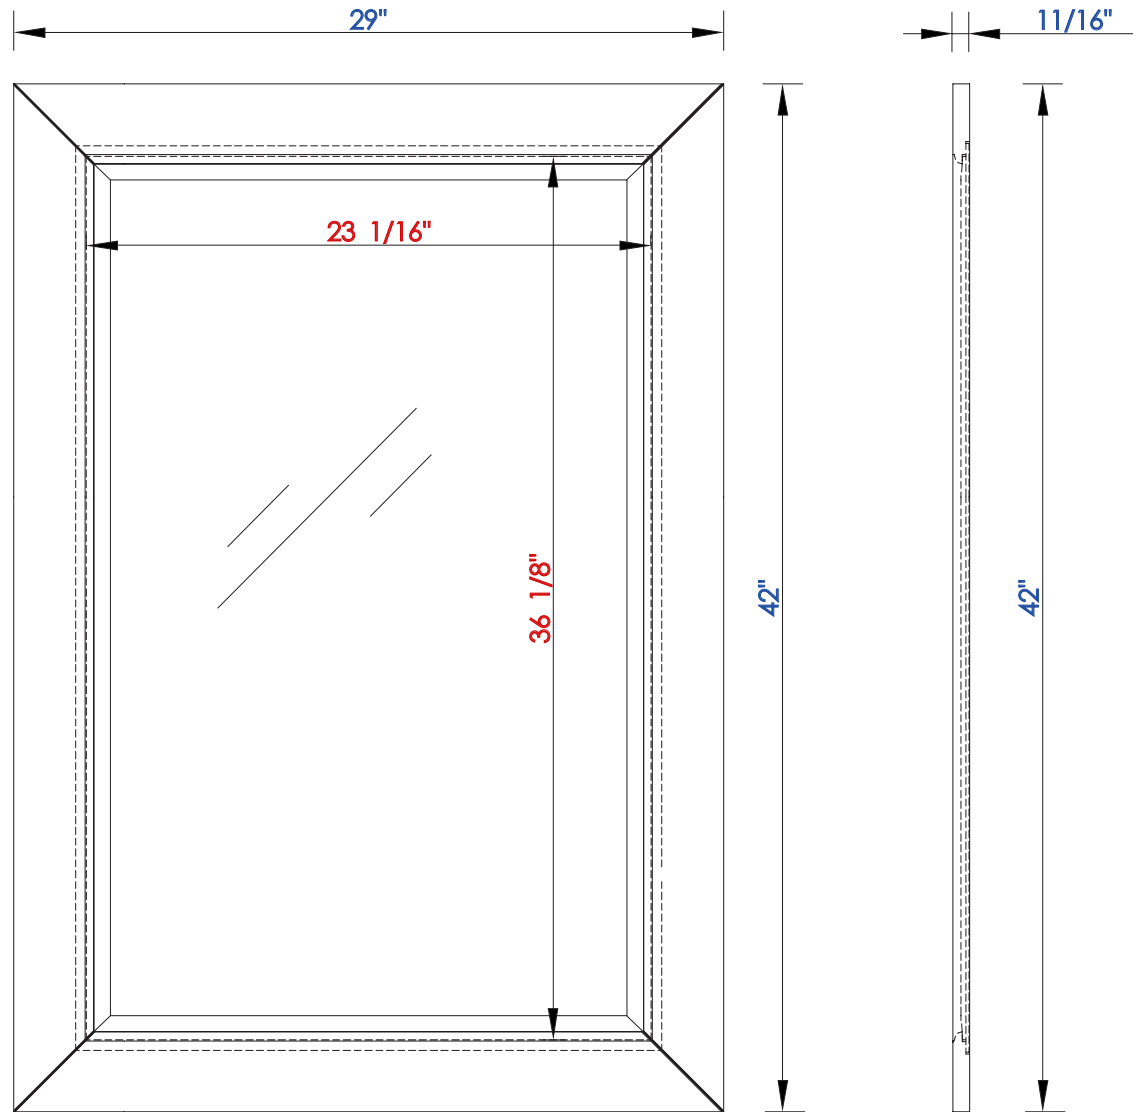

29"

Item Number:

388-M29-CFO  
388-M29-LTO

JAMES MARTIN

VANITIES

Columbia 29" Mirror

Diagrams with Dimensions  
page 01 of 01

736 mm

Item Number:

388-M29-CFO  
388-M29-LTO

JAMES MARTIN

VANITIES

Columbia 736mm Mirror

Diagrams with Dimensions  
page 01 of 01