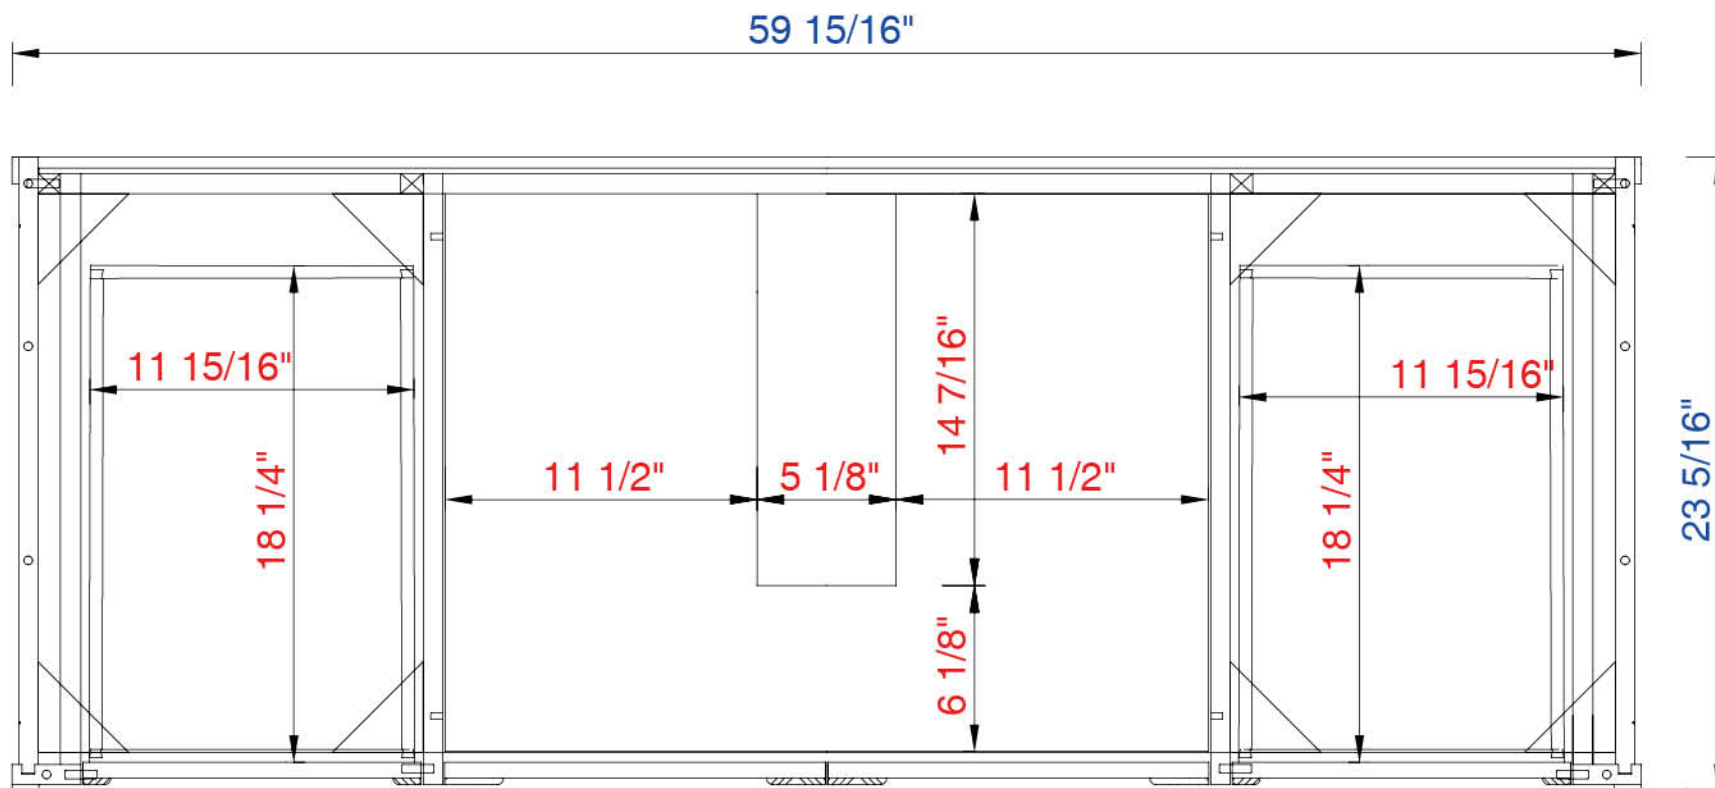

60"

Item Number:

305-V60S-WWW

JAMES MARTIN

VANITIES

Chicago 60" Cabinet

Diagrams with Dimensions  
page 01 of 03

NOTE ONE: Countertops are not shown in these diagrams. (Cabinet Only)

NOTE TWO: This vanity does not have a Backsplash.

Please consult our website for Countertop Diagrams: [www.jamesmartinvanities.com](http://www.jamesmartinvanities.com)

60"

Item Number:

305-V60S-WWW

JAMES MARTIN

VANITIES

Chicago 60" Cabinet

Diagrams with Dimensions  
page 02 of 03

NOTE ONE: Countertops are not shown in these diagrams. (Cabinet Only)

NOTE TWO: Internal Shelves (Shown) are designed to align with sinks in James Martin's Optional Countertops.