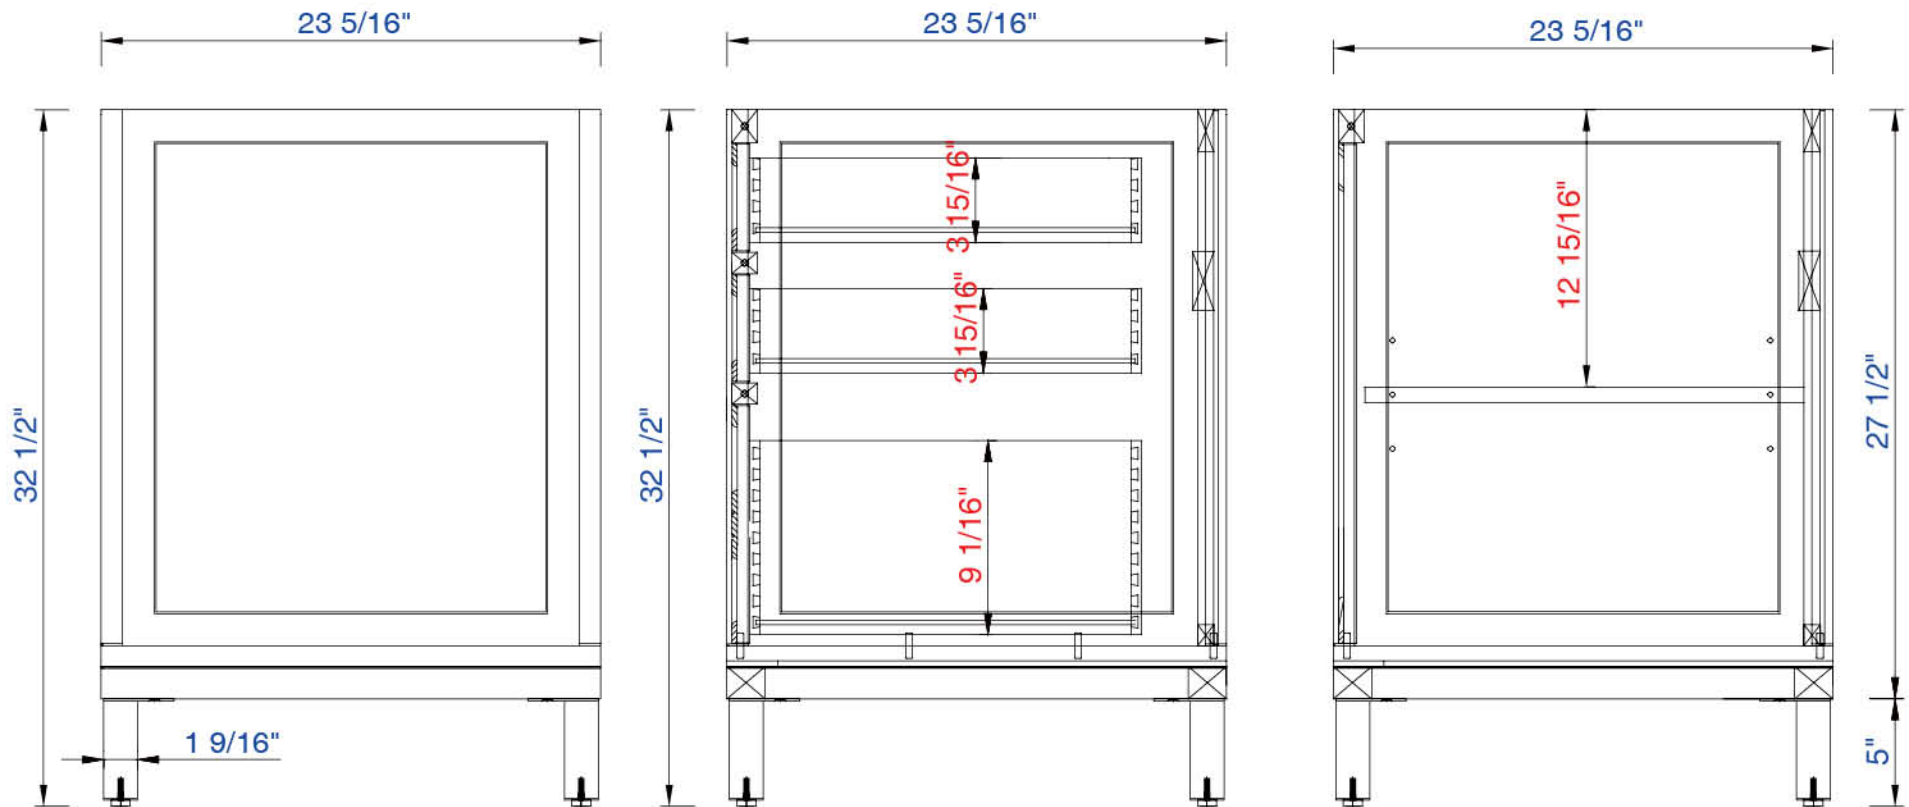

60"

Item Number:

305-V60S-WWW

JAMES MARTIN

VANITIES

Chicago 60" Cabinet

Diagrams with Dimensions  
page 01 of 03

NOTE ONE: Countertops are not shown in these diagrams. (Cabinet Only)

60"

Item Number:

305-V60S-WWW

JAMES MARTIN

VANITIES

Chicago 60" Cabinet

Diagrams with Dimensions  
page 03 of 03

NOTE ONE: Countertops are not shown in these diagrams. (Cabinet Only)

1524mm

Item Number:

305-V60S-WWW

JAMES MARTIN

VANITIES

Chicago 1524mm Cabinet

Diagrams with Dimensions  
page 02 of 03

NOTE ONE: Countertops are not shown in these diagrams. (Cabinet Only)

Please consult our website for Countertop Diagrams: [www.jamesmartinvanities.com](http://www.jamesmartinvanities.com)

1524mm

Item Number:

305-V60S-WWW

JAMES MARTIN

VANITIES

Chicago 1524mm Cabinet

Diagrams with Dimensions  
page 03 of 03