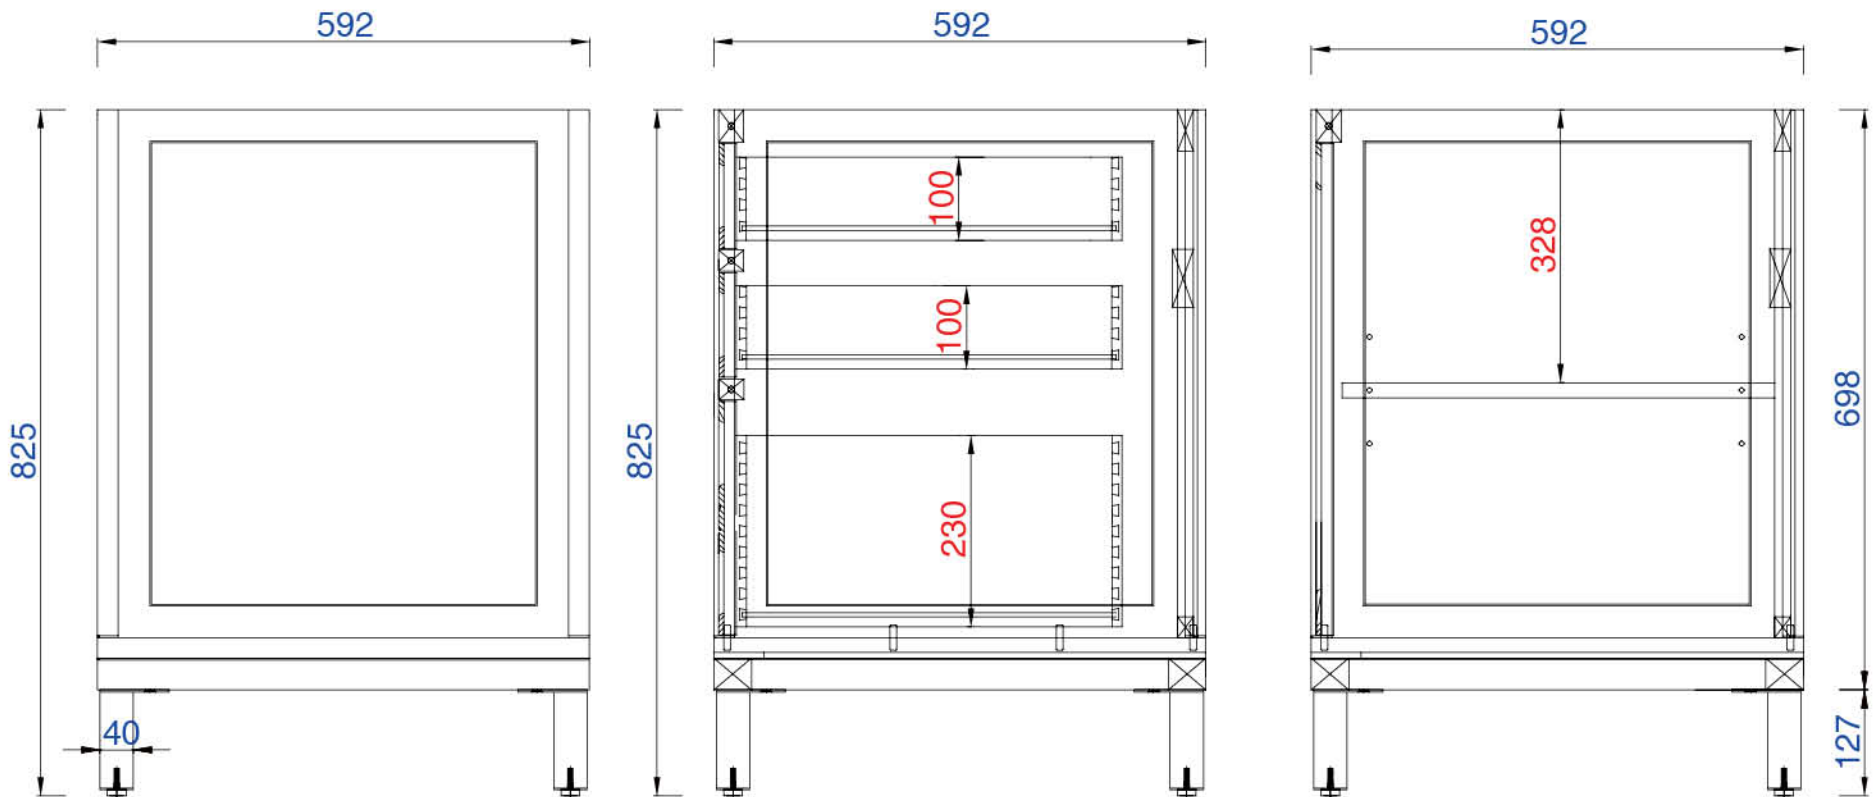

60"

Item Number:

305-V60S-WWW

JAMES MARTIN

VANITIES

Chicago 60" Cabinet

Diagrams with Dimensions  
page 01 of 03

NOTE ONE: Countertops are not shown in these diagrams. (Cabinet Only)

1524mm

Item Number:

305-V60S-WWW

JAMES MARTIN

VANITIES

Chicago 1524mm Cabinet

Diagrams with Dimensions  
page 02 of 03

NOTE ONE: Countertops are not shown in these diagrams. (Cabinet Only)

NOTE TWO: Internal Shelves (Shown) are designed to align with sinks in James Martin's Optional Countertops.

Customers' own countertops and sinks may align differently, and modification may be required.

Please consult our website for Countertop Diagrams: [www.jamesmartinvanities.com](http://www.jamesmartinvanities.com)

1524mm

Item Number:

305-V60S-WWW

JAMES MARTIN

VANITIES

Chicago 1524mm Cabinet

Diagrams with Dimensions  
page 03 of 03