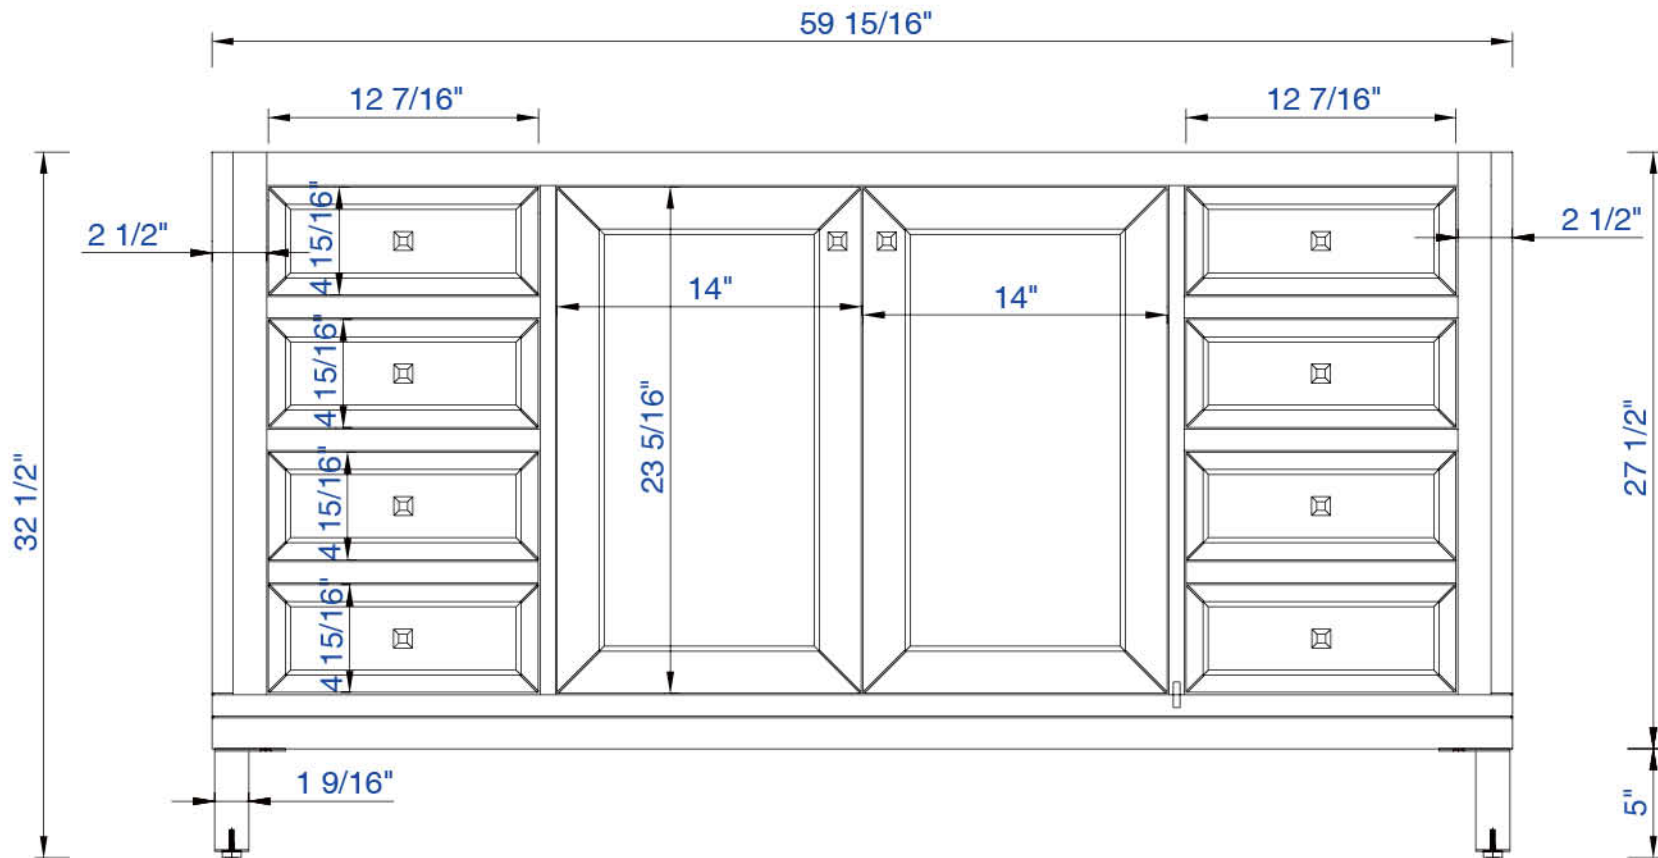

60"

Item Number:

305-V60S-WWW

JAMES MARTIN

VANITIES

Chicago 60" Cabinet

Diagrams with Dimensions  
page 01 of 03

NOTE ONE: Countertops are not shown in these diagrams. (Cabinet Only)

NOTE TWO: This vanity does not have a Backsplash.

Please consult our website for Countertop Diagrams: [www.jamesmartinvanities.com](http://www.jamesmartinvanities.com)

60"

Item Number:

305-V60S-WWW

JAMES MARTIN

VANITIES

Chicago 60" Cabinet

Diagrams with Dimensions  
page 02 of 03

NOTE ONE: Countertops are not shown in these diagrams. (Cabinet Only)

NOTE TWO: Internal Shelves (Shown) are designed to align with sinks in James Martin's Optional Countertops.