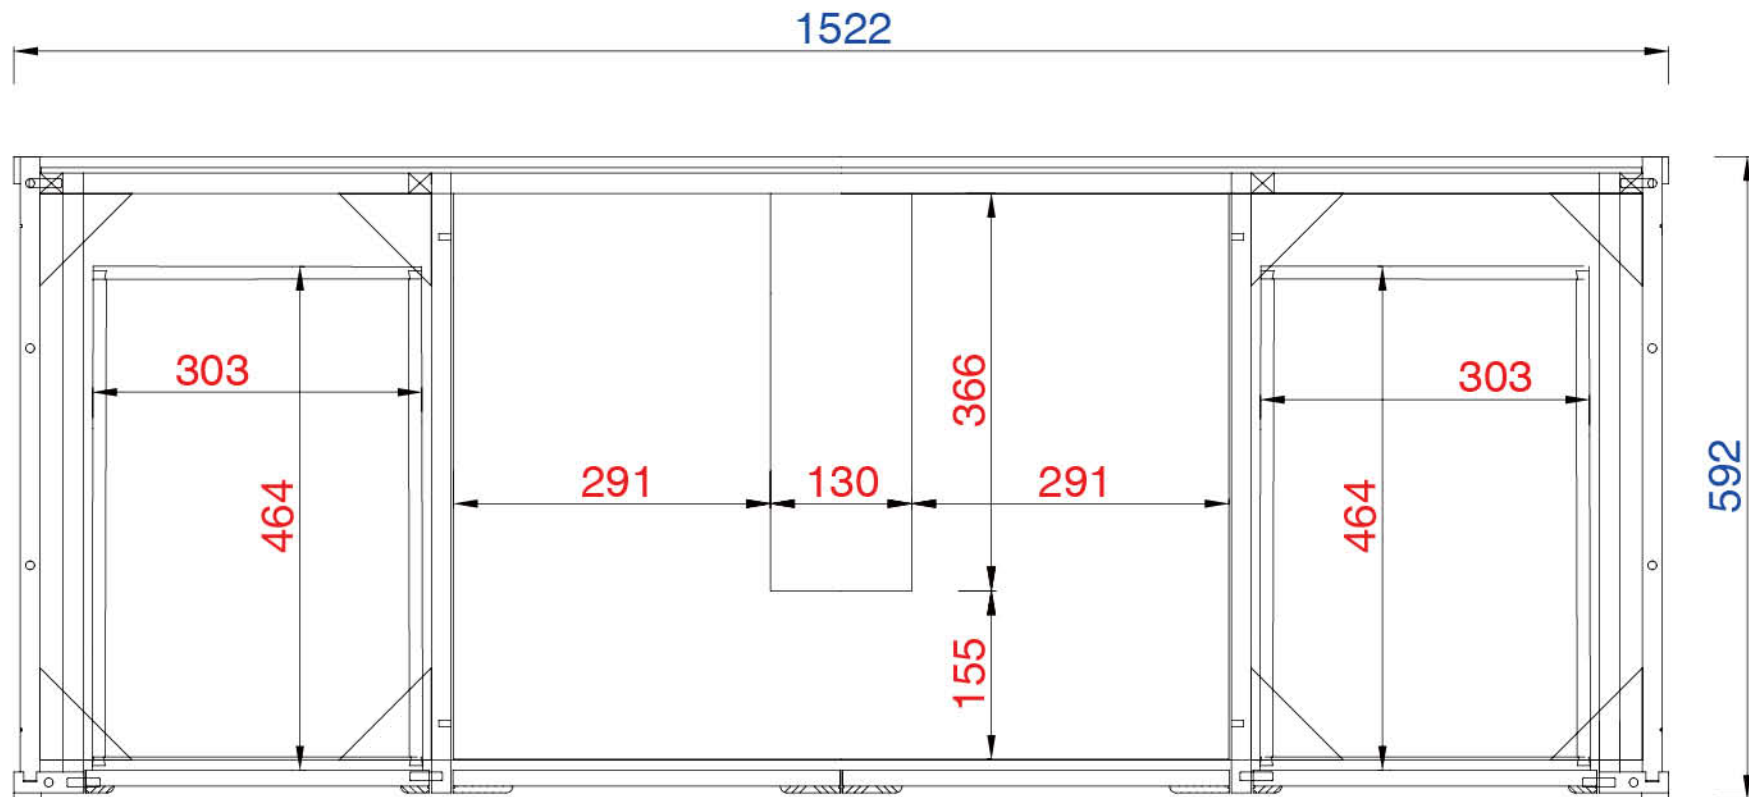

1524mm

Item Number:

305-V60S-WWW

JAMES MARTIN

VANITIES

Chicago 1524mm Cabinet

Diagrams with Dimensions  
page 02 of 03

NOTE ONE: Countertops are not shown in these diagrams. (Cabinet Only)

NOTE TWO: Internal Shelves (Shown) are designed to align with sinks in James Martin's Optional Countertops.

Customers' own countertops and sinks may align differently, and modification may be required.

Please consult our website for Countertop Diagrams: [www.jamesmartinvanities.com](http://www.jamesmartinvanities.com)

1524mm

Item Number:

305-V60S-WWW

JAMES MARTIN

VANITIES

Chicago 1524mm Cabinet

Diagrams with Dimensions  
page 03 of 03