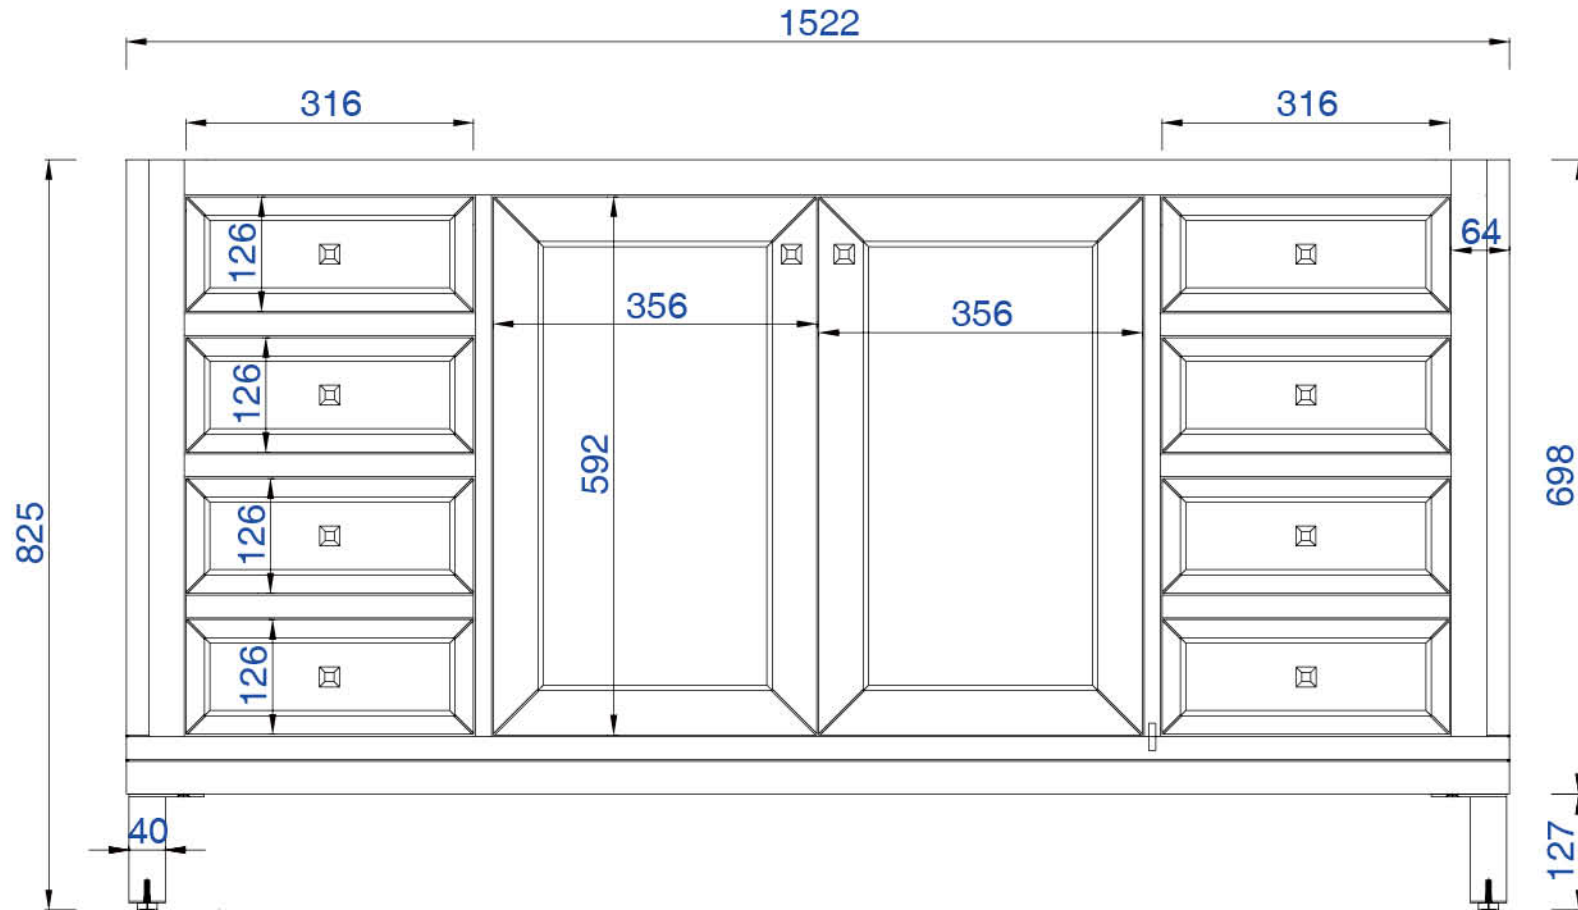

1524mm

Item Number:

305-V60S-WWW

JAMES MARTIN

VANITIES

Chicago 1524mm Cabinet

Diagrams with Dimensions
page 01 of 03

NOTE ONE: Countertops are not shown in these diagrams. (Cabinet Only)

NOTE TWO: This vanity does not have a Backsplash.

Please consult our website for Countertop Diagrams: www.jamesmartinvanities.com