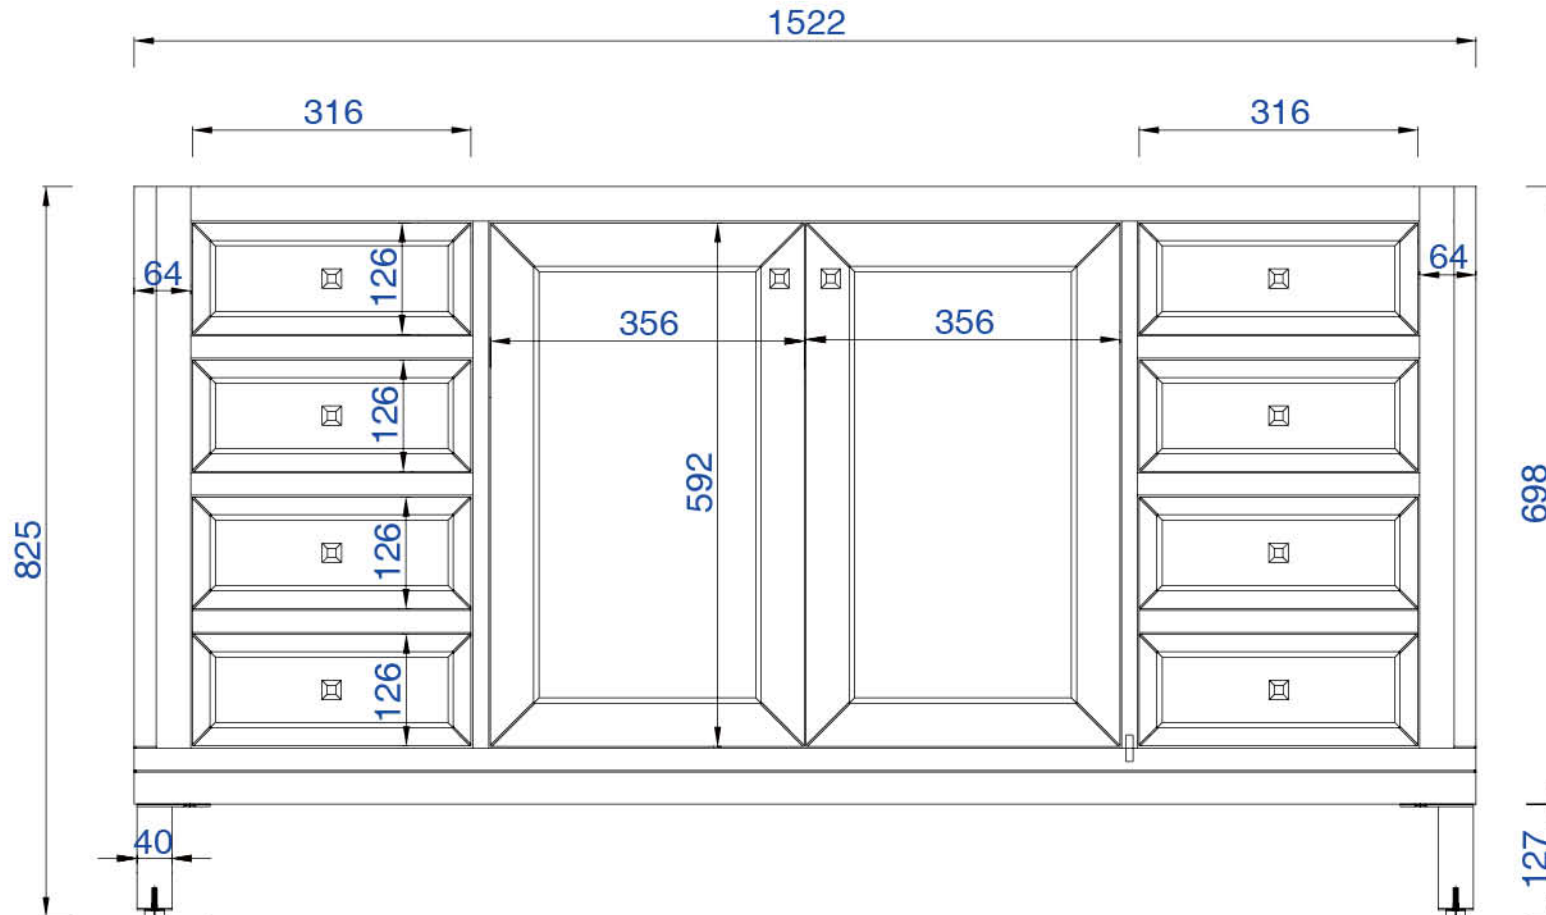

1524mm

Item Number:

305-V60D-WWW

JAMES MARTIN

VANITIES

Chicago 1524mm Cabinet

Diagrams with Dimensions
page 01 of 03

NOTE ONE: Countertops are not shown in these diagrams. (Cabinet Only)

Diagrams with Dimensions
page 02 of 03

NOTE ONE: Countertops are not shown in these diagrams. (Cabinet Only)

NOTE TWO: Internal Shelves (Shown) are designed to align with sinks in James Martin's Optional Countertops.