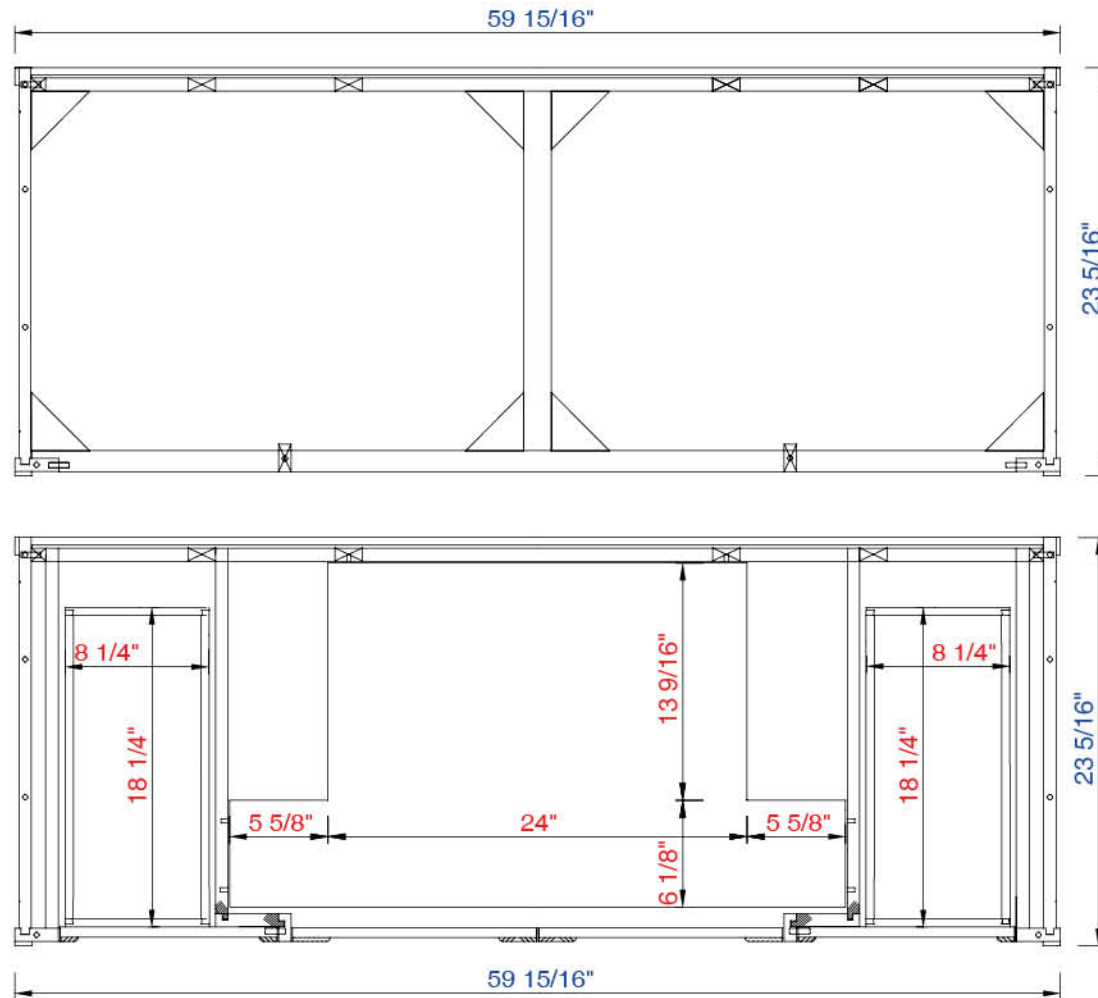

60"

Item Number:

305-V60D-WWW

JAMES MARTIN

VANITIES

Chicago 60" Cabinet

Diagrams with Dimensions
page 01 of 03

NOTE ONE: Countertops are not shown in these diagrams. (Cabinet Only)

NOTE TWO: This vanity does not have a Backsplash.

Please consult our website for Countertop Diagrams: www.jamesmartinvanities.com

60"

Item Number:

305-V60D-WWW

JAMES MARTIN

VANITIES

Chicago 60" Cabinet

Diagrams with Dimensions
page 02 of 03

NOTE ONE: Countertops are not shown in these diagrams. (Cabinet Only)

NOTE TWO: Internal Shelves (Shown) are designed to align with sinks in James Martin's Optional Countertops.

1524mm

Item Number:

305-V60D-WWW

JAMES MARTIN

VANITIES

Chicago 1524mm Cabinet

Diagrams with Dimensions
page 01 of 03

NOTE ONE: Countertops are not shown in these diagrams. (Cabinet Only)