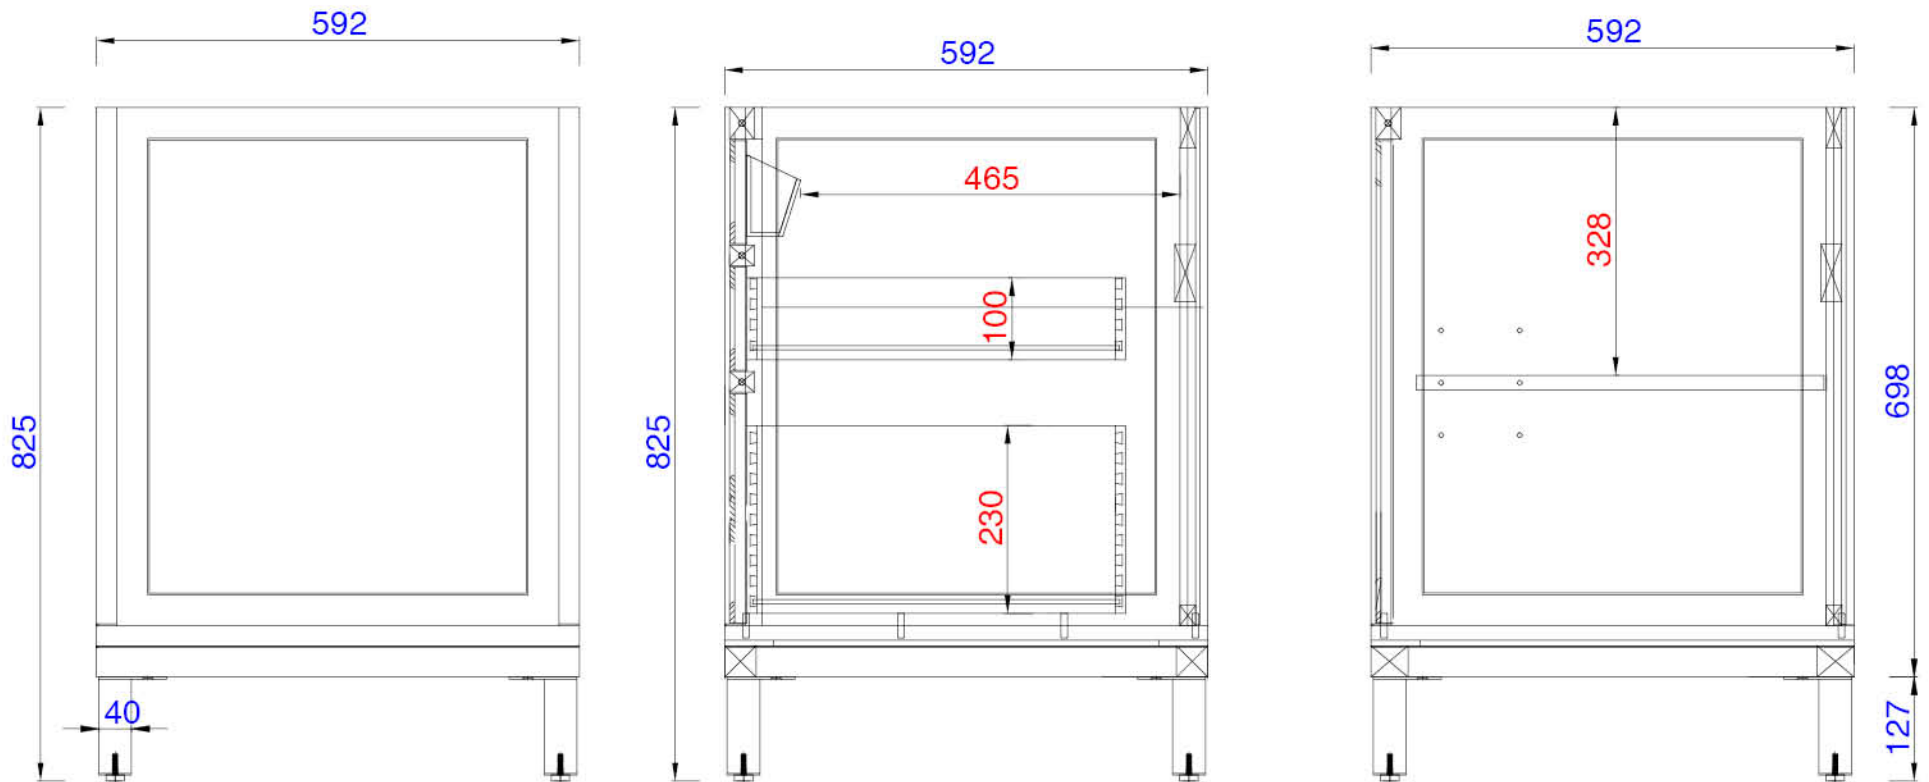

1524mm

Item Number:

305-V60D-WWW

JAMES MARTIN

VANITIES

Chicago 1524mm Cabinet

Diagrams with Dimensions
page 01 of 03

NOTE ONE: Countertops are not shown in these diagrams. (Cabinet Only)

Diagrams with Dimensions
page 02 of 03

NOTE ONE: Countertops are not shown in these diagrams. (Cabinet Only)

NOTE TWO: Internal Shelves (Shown) are designed to align with sinks in James Martin's Optional Countertops.

Customers' own countertops and sinks may align differently, and modification may be required.

Please consult our website for Countertop Diagrams: www.jamesmartinvanities.com

1524mm

Item Number:
305-V60D-WWW

JAMES MARTIN

VANITIES

Chicago 1524mm Cabinet

Diagrams with Dimensions
page 03 of 03

NOTE ONE: Countertops are not shown in these diagrams. (Cabinet Only)
NOTE TWO: This vanity does not have a Backsplash.
Please consult our website for Countertop Diagrams: www.jamesmartinvanities.com