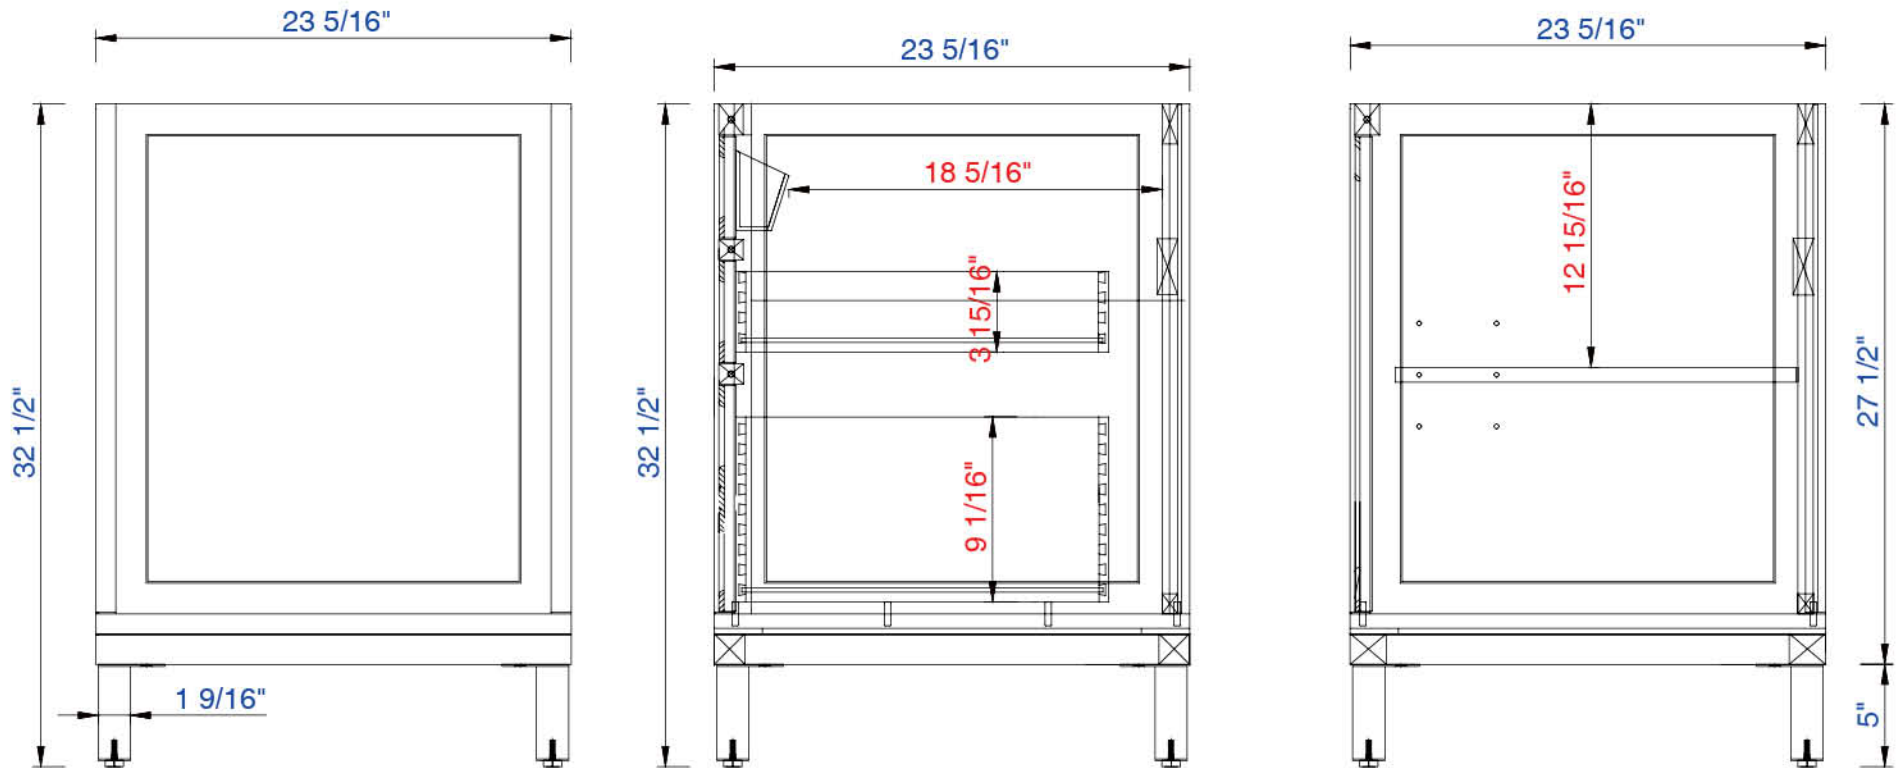

60"

Item Number:

305-V60D-WWW

JAMES MARTIN

VANITIES

Chicago 60" Cabinet

Diagrams with Dimensions
page 03 of 03

NOTE ONE: Countertops are not shown in these diagrams. (Cabinet Only)

NOTE TWO: This vanity does not have a Backsplash.

Please consult our website for Countertop Diagrams: www.jamesmartinvanities.com