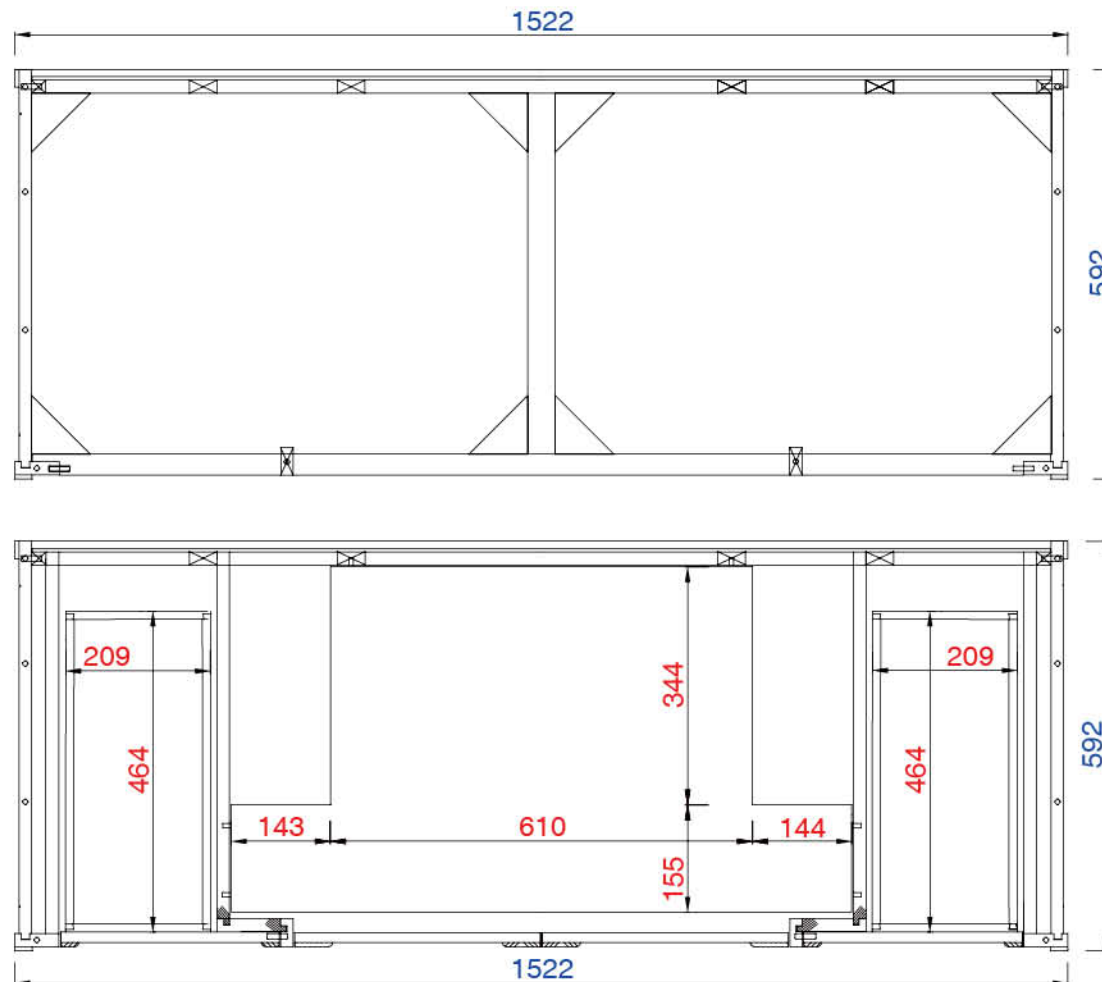

60"

Item Number:

305-V60D-WWW

JAMES MARTIN

VANITIES

Chicago 60" Cabinet

Diagrams with Dimensions
page 01 of 03

NOTE ONE: Countertops are not shown in these diagrams. (Cabinet Only)

1524mm

Item Number:

305-V60D-WWW

JAMES MARTIN

VANITIES

Chicago 1524mm Cabinet

Diagrams with Dimensions
page 01 of 03

NOTE ONE: Countertops are not shown in these diagrams. (Cabinet Only)

NOTE TWO: This vanity does not have a Backsplash.

Please consult our website for Countertop Diagrams: www.jamesmartinvanities.com

1524mm

Item Number:

305-V60D-WWW

JAMES MARTIN

VANITIES

Chicago 1524mm Cabinet

Diagrams with Dimensions
page 02 of 03

NOTE ONE: Countertops are not shown in these diagrams. (Cabinet Only)

NOTE TWO: Internal Shelves (Shown) are designed to align with sinks in James Martin's Optional Countertops.