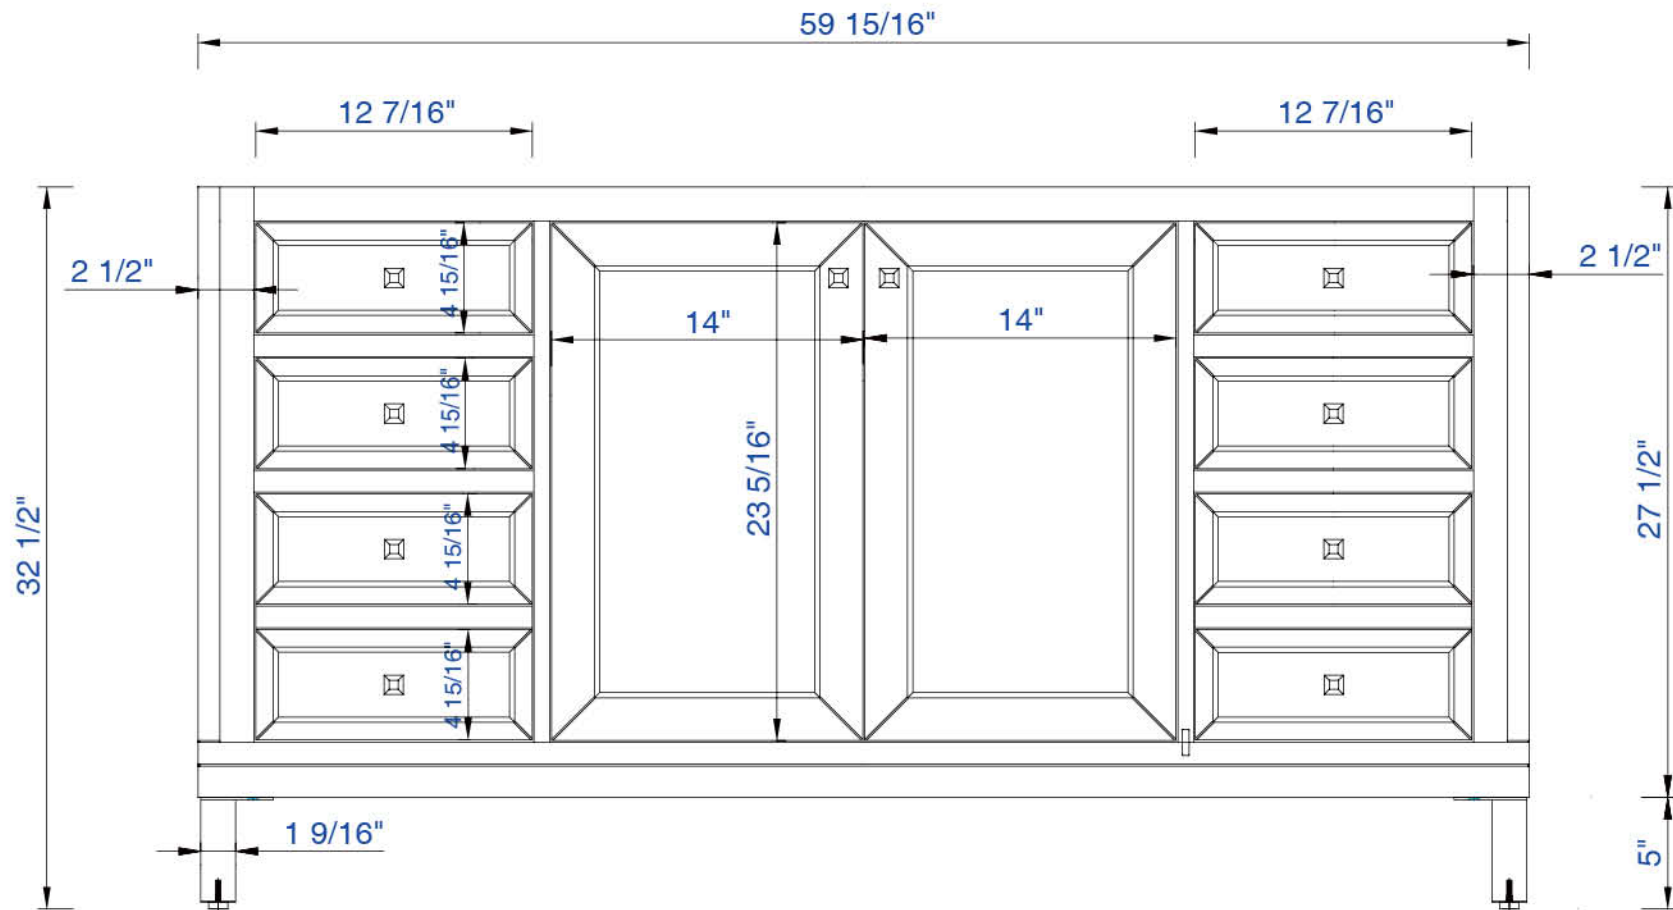

60"

Item Number:

305-V60D-WWW

JAMES MARTIN

VANITIES

Chicago 60" Cabinet

Diagrams with Dimensions
page 01 of 03

NOTE ONE: Countertops are not shown in these diagrams. (Cabinet Only)

NOTE TWO: This vanity does not have a Backsplash.

Please consult our website for Countertop Diagrams: www.jamesmartinvanities.com

60"

Item Number:

305-V60D-WWW

JAMES MARTIN

VANITIES

Chicago 60" Cabinet

Diagrams with Dimensions
page 02 of 03

NOTE ONE: Countertops are not shown in these diagrams. (Cabinet Only)

NOTE TWO: Internal Shelves (Shown) are designed to align with sinks in James Martin's Optional Countertops.

1524mm

Item Number:

305-V60D-WWW

JAMES MARTIN

VANITIES

Chicago 1524mm Cabinet

Diagrams with Dimensions
page 01 of 03

NOTE ONE: Countertops are not shown in these diagrams. (Cabinet Only)