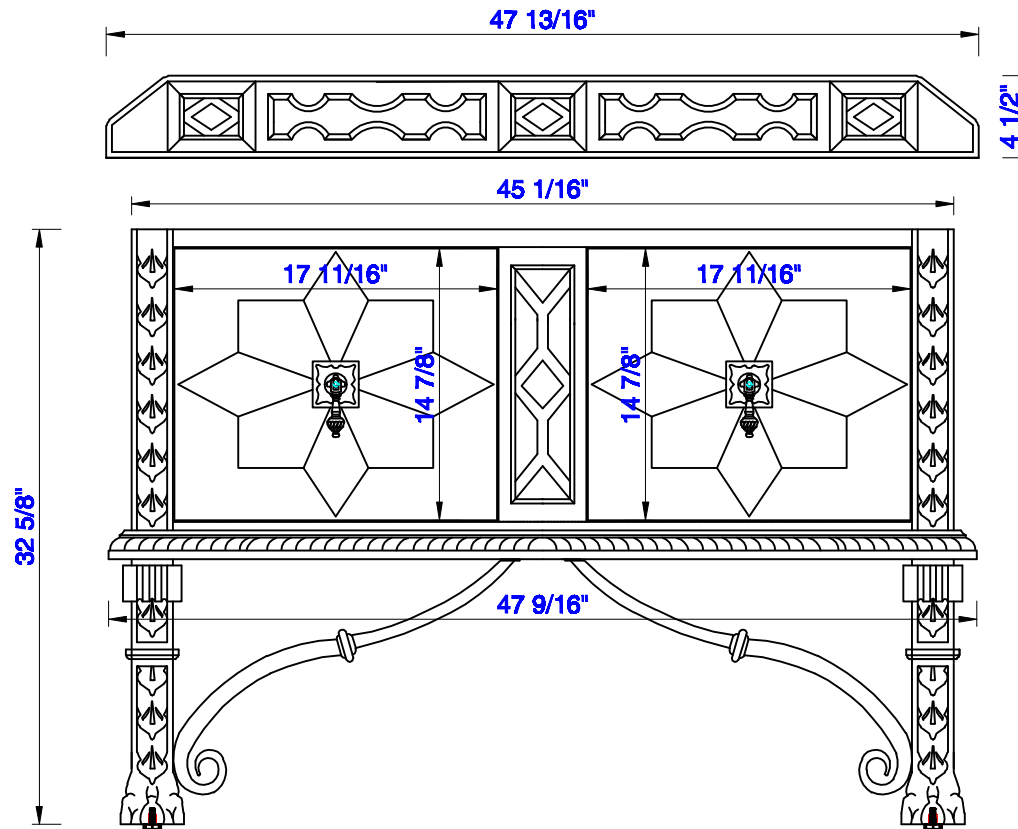

48"

Item Number:

150-V48-ANW

JAMES MARTIN

VANITIES

Balmoral 48" Cabinet

Diagrams with Dimensions  
page 01 of 03

NOTE ONE: Countertops are not shown in these diagrams. (Cabinet Only)

NOTE TWO: Wood Backsplash (Shown) is designed for the molding detail to align with sinks in James Martin's Optional Countertops. Customers' own countertops and sinks may align differently.

Please consult our website for Countertop Diagrams: [www.jamesmartinvanities.com](http://www.jamesmartinvanities.com)

48"

Item Number:  
150-V48-ANW

JAMES MARTIN

VANITIES

Balmoral 48" Cabinet

Diagrams with Dimensions  
page 02 of 03

NOTE ONE: Countertops are not shown in these diagrams. (Cabinet Only)

48"

Item Number:

150-V48-ANW

JAMES MARTIN

VANITIES

Balmoral 48" Cabinet

Diagrams with Dimensions  
page 03 of 03

NOTE ONE: Countertops are not shown in these diagrams. (Cabinet Only)

NOTE TWO: Wood Backsplash (Shown) is designed for the molding detail to align with sinks in James Martin's Optional Countertops. Customers' own countertops and sinks may align differently.