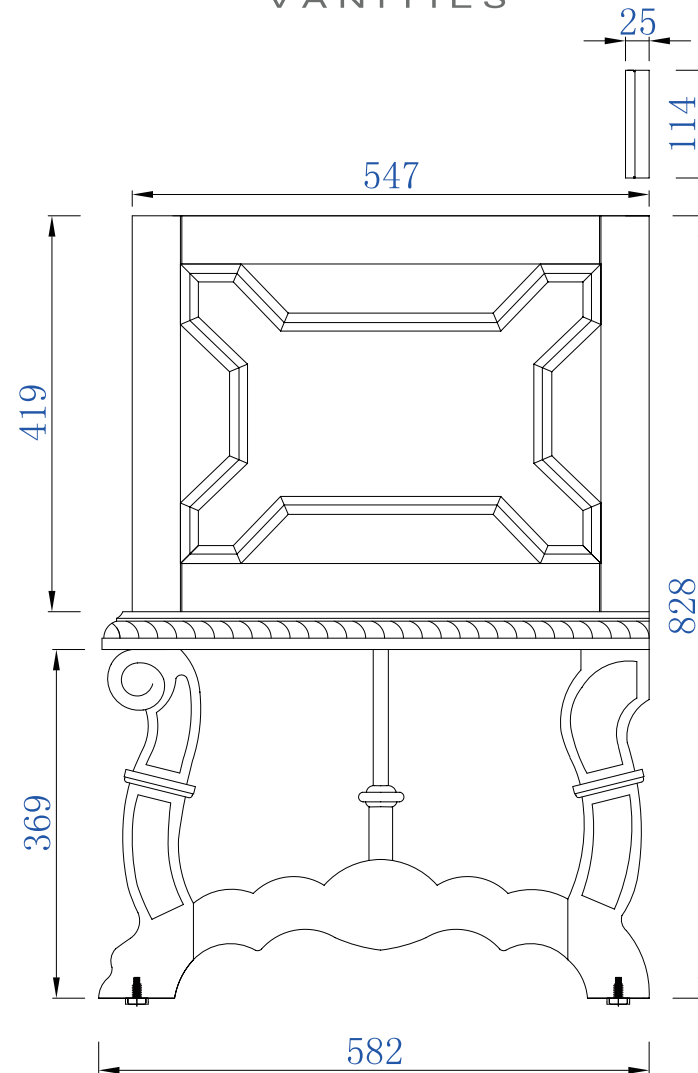

Please consult our website for Countertop Diagrams: [www.jamesmartinvanities.com](http://www.jamesmartinvanities.com)

1220mm

Item Number:  
150-V48-ANW

JAMES MARTIN

VANITIES

Balmoral 1220mm Cabinet

Diagrams with Dimensions  
page 01 of 03

Please consult our website for Countertop Diagrams: [www.jamesmartinvanities.com](http://www.jamesmartinvanities.com)

1220mm

Item Number:  
150-V48-ANW

JAMES MARTIN

VANITIES

Balmoral 1220mm Cabinet

Diagrams with Dimensions  
page 02 of 03

NOTE ONE: Countertops are not shown in these diagrams. (Cabinet Only)

1220mm

Item Number:  
150-V48-ANW

JAMES MARTIN

VANITIES

Balmoral 1220mm Cabinet

Diagrams with Dimensions  
page 03 of 03

NOTE ONE: Countertops are not shown in these diagrams. (Cabinet Only)

NOTE TWO: Wood Backsplash (Shown) is designed for the molding detail to align with sinks in James Martin's Optional Countertops. Customers' own countertops and sinks may align differently.

Please consult our website for Countertop Diagrams: [www.jamesmartinvanities.com](http://www.jamesmartinvanities.com)