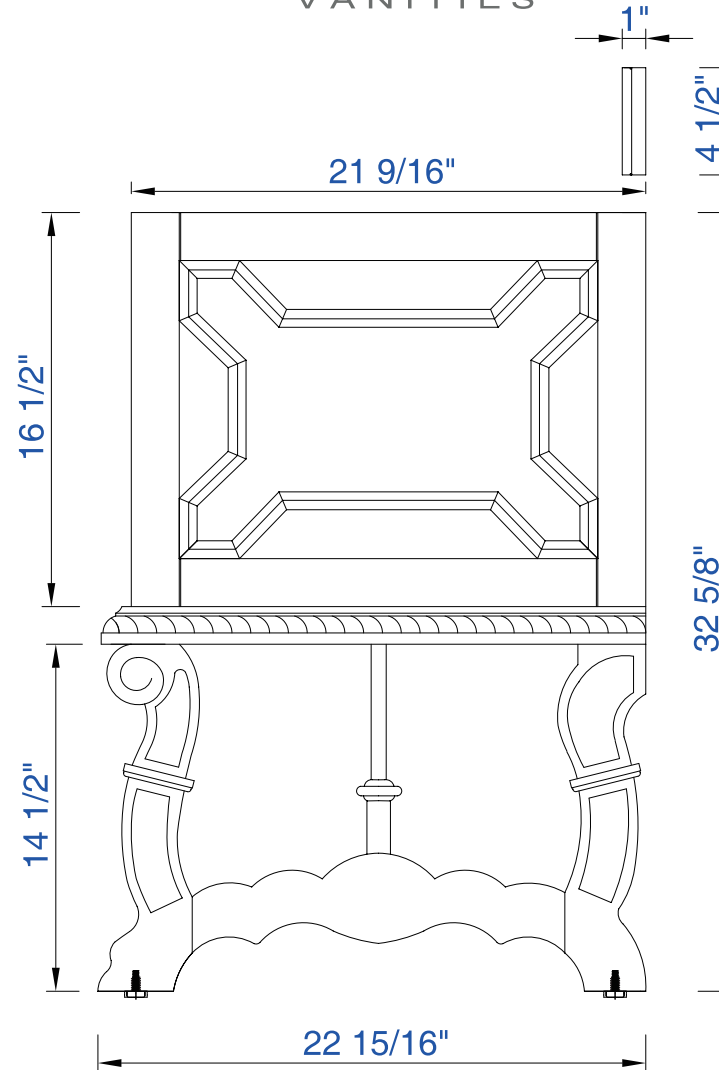

48"

Item Number:  
150-V48-ANW

JAMES MARTIN

VANITIES

Balmoral 48" Cabinet

Diagrams with Dimensions  
page 02 of 03

NOTE ONE: Countertops are not shown in these diagrams. (Cabinet Only)

48"

Item Number:

150-V48-ANW

JAMES MARTIN

VANITIES

Balmoral 48" Cabinet

Diagrams with Dimensions  
page 03 of 03

NOTE ONE: Countertops are not shown in these diagrams. (Cabinet Only)

NOTE TWO: Wood Backsplash (Shown) is designed for the molding detail to align with sinks in James Martin's Optional Countertops. Customers' own countertops and sinks may align differently.

Please consult our website for Countertop Diagrams: [www.jamesmartinvanities.com](http://www.jamesmartinvanities.com)

1220mm

Item Number:  
150-V48-ANW

JAMES MARTIN

VANITIES

Balmoral 1220mm Cabinet

Diagrams with Dimensions  
page 01 of 03

Please consult our website for Countertop Diagrams: [www.jamesmartinvanities.com](http://www.jamesmartinvanities.com)

1220mm

Item Number:  
150-V48-ANW

JAMES MARTIN

VANITIES

Balmoral 1220mm Cabinet

Diagrams with Dimensions  
page 02 of 03