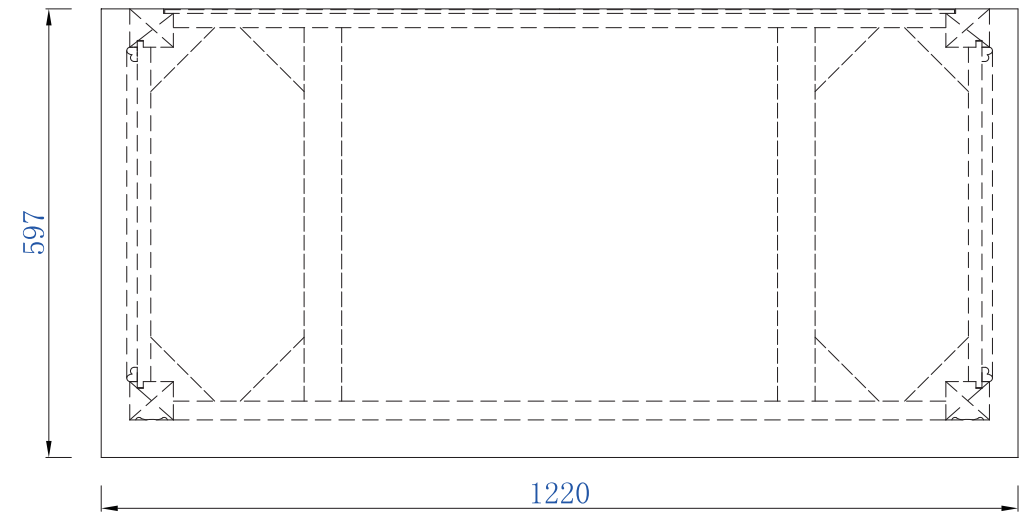

Please consult our website for Countertop Diagrams: [www.jamesmartinvanities.com](http://www.jamesmartinvanities.com)

1220mm

Item Number:  
150-V48-ANW

JAMES MARTIN

VANITIES

Balmoral 1220mm Cabinet

Diagrams with Dimensions  
page 01 of 03

NOTE ONE: Countertops are not shown in these diagrams. (Cabinet Only)

NOTE TWO: Wood Backsplash (Shown) is designed for the molding detail to align with sinks in James Martin's Optional Countertops. Customers' own countertops and sinks may align differently.

Please consult our website for Countertop Diagrams: [www.jamesmartinvanities.com](http://www.jamesmartinvanities.com)

1220mm

Item Number:  
150-V48-ANW

JAMES MARTIN

VANITIES

Balmoral 1220mm Cabinet

Diagrams with Dimensions  
page 02 of 03

NOTE ONE: Countertops are not shown in these diagrams. (Cabinet Only)

1220mm

Item Number:  
150-V48-ANW

JAMES MARTIN

VANITIES

Balmoral 1220mm Cabinet

Diagrams with Dimensions  
page 03 of 03

NOTE ONE: Countertops are not shown in these diagrams. (Cabinet Only)