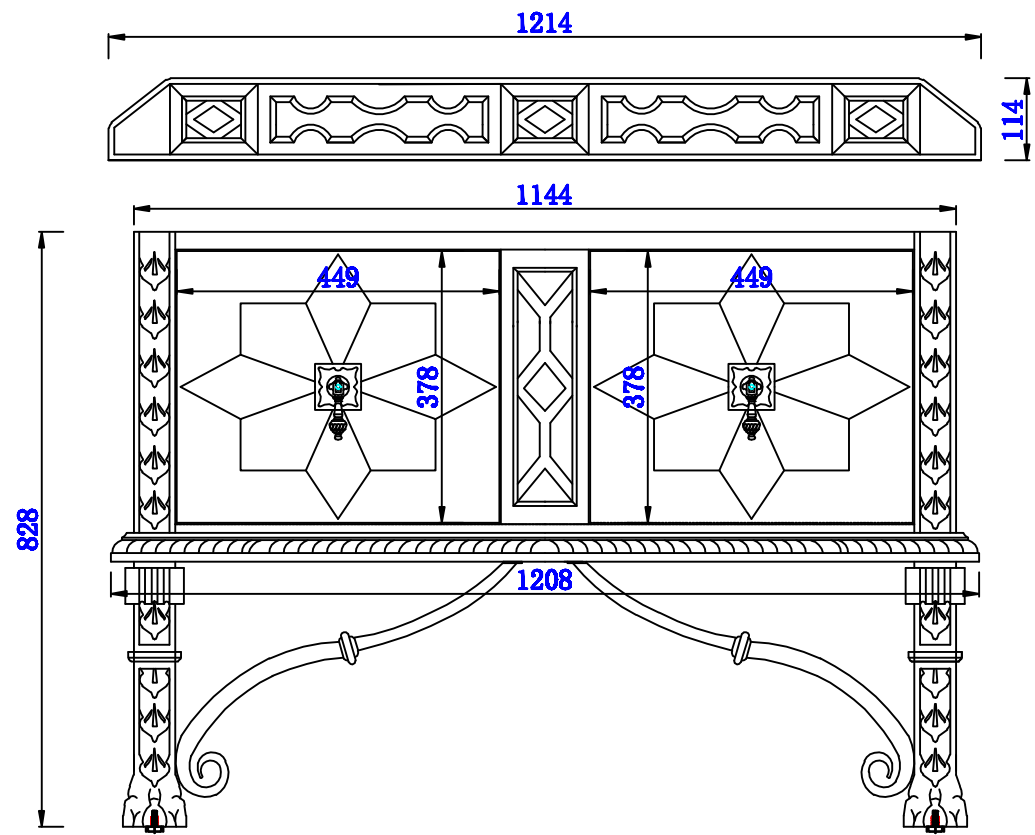

Item Number:

150-V48-ANW

JAMES MARTIN

VANITIES

Balmoral 48" Cabinet

Diagrams with Dimensions  
page 03 of 03

NOTE ONE: Countertops are not shown in these diagrams. (Cabinet Only)

NOTE TWO: Wood Backsplash (Shown) is designed for the molding detail to align with sinks in James Martin's Optional Countertops. Customers' own countertops and sinks may align differently.

Please consult our website for Countertop Diagrams: [www.jamesmartinvanities.com](http://www.jamesmartinvanities.com)

1220mm

Item Number:  
150-V48-ANW

JAMES MARTIN

VANITIES

Balmoral 1220mm Cabinet

Diagrams with Dimensions  
page 01 of 03

NOTE ONE: Countertops are not shown in these diagrams. (Cabinet Only)

NOTE TWO: Wood Backsplash (Shown) is designed for the molding detail to align with sinks in James Martin's Optional Countertops. Customers' own countertops and sinks may align differently.

Please consult our website for Countertop Diagrams: [www.jamesmartinvanities.com](http://www.jamesmartinvanities.com)

1220mm

Item Number:  
150-V48-ANW

JAMES MARTIN

VANITIES

Balmoral 1220mm Cabinet

Diagrams with Dimensions  
page 02 of 03