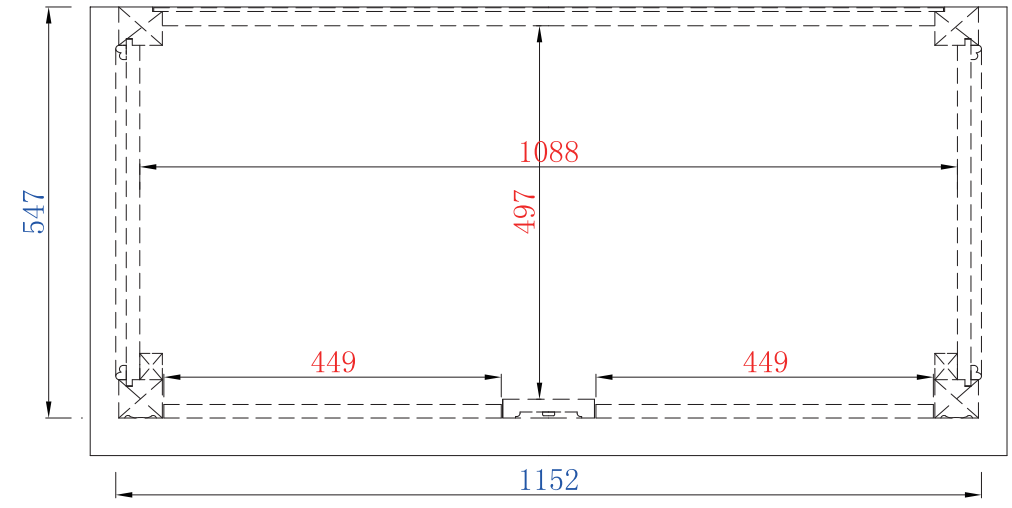

Please consult our website for Countertop Diagrams: [www.jamesmartinvanities.com](http://www.jamesmartinvanities.com)

1220mm

Item Number:  
150-V48-ANW

JAMES MARTIN

VANITIES

Balmoral 1220mm Cabinet

Diagrams with Dimensions  
page 01 of 03

NOTE ONE: Countertops are not shown in these diagrams. (Cabinet Only)

NOTE TWO: Wood Backsplash (Shown) is designed for the molding detail to align with sinks in James Martin's Optional Countertops. Customers' own countertops and sinks may align differently.

Please consult our website for Countertop Diagrams: [www.jamesmartinvanities.com](http://www.jamesmartinvanities.com)

1220mm

Item Number:  
150-V48-ANW

JAMES MARTIN

VANITIES

Balmoral 1220mm Cabinet

Diagrams with Dimensions  
page 02 of 03

NOTE ONE: Countertops are not shown in these diagrams. (Cabinet Only)

1220mm

Item Number:  
150-V48-ANW

JAMES MARTIN

VANITIES

Balmoral 1220mm Cabinet

Diagrams with Dimensions  
page 03 of 03

NOTE ONE: Countertops are not shown in these diagrams. (Cabinet Only)