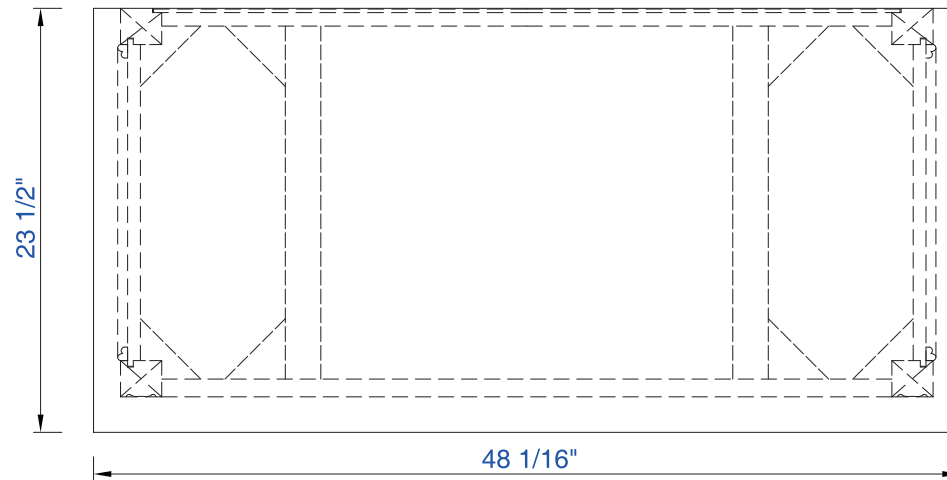

NOTE TWO: Wood Backsplash (Shown) is designed for the molding detail to align with sinks in James Martin's Optional Countertops. Customers' own countertops and sinks may align differently.

Please consult our website for Countertop Diagrams: [www.jamesmartinvanities.com](http://www.jamesmartinvanities.com)

48"

Item Number:  
150-V48-ANW

JAMES MARTIN

VANITIES

Balmoral 48" Cabinet

Diagrams with Dimensions  
page 02 of 03

NOTE ONE: Countertops are not shown in these diagrams. (Cabinet Only)

48"

Item Number:

150-V48-ANW

JAMES MARTIN

VANITIES

Balmoral 48" Cabinet

Diagrams with Dimensions  
page 03 of 03

NOTE ONE: Countertops are not shown in these diagrams. (Cabinet Only)

NOTE TWO: Wood Backsplash (Shown) is designed for the molding detail to align with sinks in James Martin's Optional Countertops. Customers' own countertops and sinks may align differently.

Please consult our website for Countertop Diagrams: [www.jamesmartinvanities.com](http://www.jamesmartinvanities.com)

1220mm

Item Number:  
150-V48-ANW

JAMES MARTIN

VANITIES

Balmoral 1220mm Cabinet

Diagrams with Dimensions  
page 01 of 03