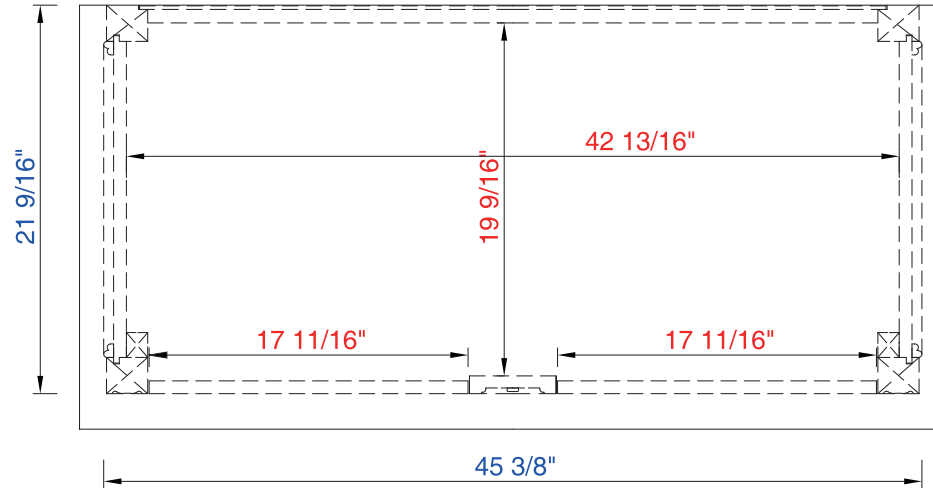

48"

Item Number:

150-V48-ANW

JAMES MARTIN

VANITIES

Balmoral 48" Cabinet

Diagrams with Dimensions  
page 01 of 03

NOTE ONE: Countertops are not shown in these diagrams. (Cabinet Only)

48"

Item Number:  
150-V48-ANW

JAMES MARTIN

VANITIES

Balmoral 48" Cabinet

Diagrams with Dimensions  
page 02 of 03

NOTE ONE: Countertops are not shown in these diagrams. (Cabinet Only)

48"

Item Number:

150-V48-ANW

JAMES MARTIN

VANITIES

Balmoral 48" Cabinet

Diagrams with Dimensions  
page 03 of 03

NOTE ONE: Countertops are not shown in these diagrams. (Cabinet Only)

NOTE TWO: Wood Backsplash (Shown) is designed for the molding detail to align with sinks in James Martin's Optional Countertops. Customers' own countertops and sinks may align differently.

Please consult our website for Countertop Diagrams: [www.jamesmartinvanities.com](http://www.jamesmartinvanities.com)

1220mm

Item Number:  
150-V48-ANW

JAMES MARTIN

VANITIES

Balmoral 1220mm Cabinet

Diagrams with Dimensions  
page 01 of 03