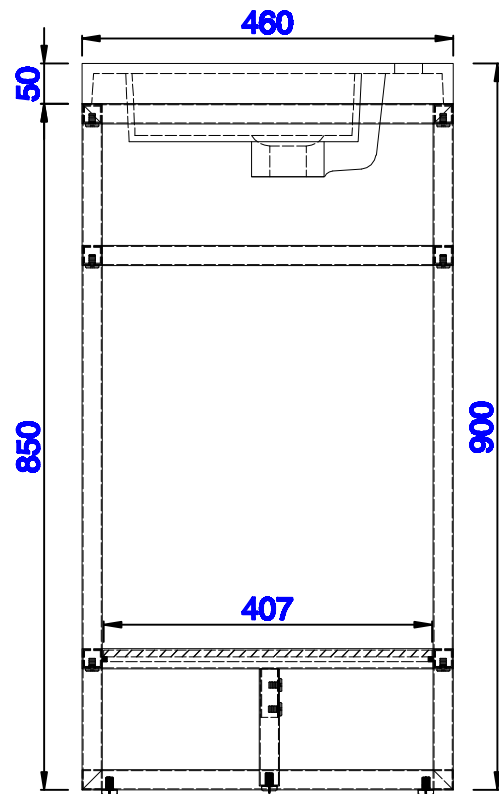

Boston 1601mm Stainless Steel Sink Console

Diagrams with Dimensions

page 01 of 03

NOTE ONE: Countertop with integrated sink is shown on this cabinet
NOTE TWO: This vanity does not have a Backsplash.

Version:202004

1601mm

Item Number:
C105-V63-BNK
C105-V63-RGD
C105-V63-MBK

JAMES MARTIN

VANITIES™

Boston 1601mm Stainless Steel Sink Console

Diagrams with Dimensions

page 02 of 03

NOTE ONE: Countertop with integrated sink is shown on this cabinet.

Version:202004

1601mm

Item Number:
C105-V63-BNK
C105-V63-RGD
C105-V63-MBK

JAMES MARTIN

VANITIES™

Boston 1601mm Stainless Steel Sink Console
Diagrams with Dimensions
page 03 of 03

NOTE ONE: Countertop with integrated sink is shown on this cabinet
NOTE TWO: This vanity does not have a Backsplash.