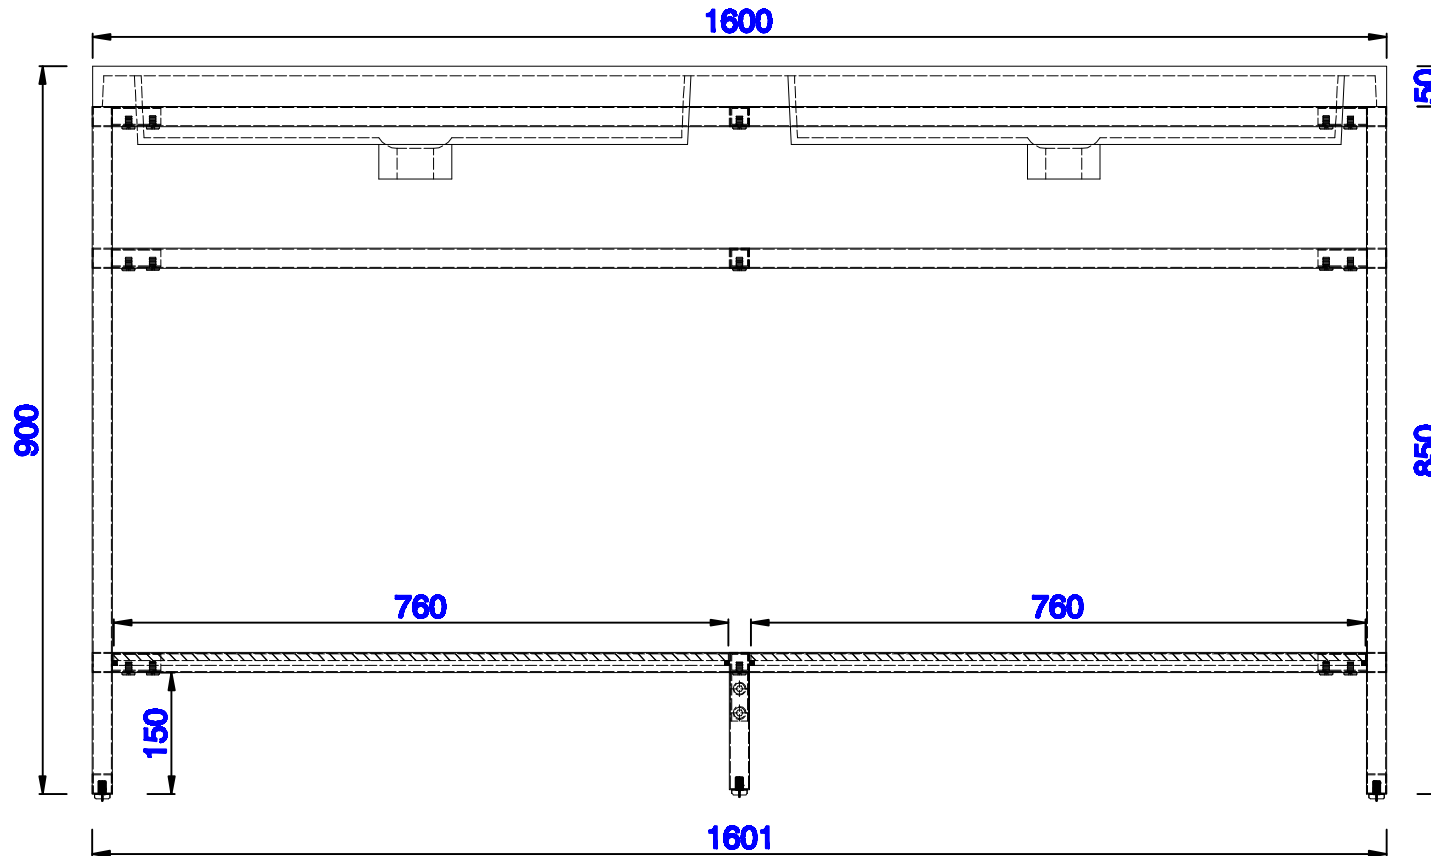

NOTE ONE: Countertop with integrated sink is shown on this cabinet
NOTE TWO: This vanity does not have a Backsplash.

Version:202004

1601mm

Item Number:
C105-V63-BNK
C105-V63-RGD
C105-V63-MBK

JAMES MARTIN

VANITIES™

Boston 1601mm Stainless Steel Sink Console

Diagrams with Dimensions

page 01 of 03

NOTE ONE: Countertop with integrated sink is shown on this cabinet
NOTE TWO: This vanity does not have a Backsplash.

Version:202004

1601mm

Item Number:
C105-V63-BNK
C105-V63-RGD
C105-V63-MBK

JAMES MARTIN

VANITIES™

Boston 1601mm Stainless Steel Sink Console

Diagrams with Dimensions

page 02 of 03

NOTE ONE: Countertop with integrated sink is shown on this cabinet.

Version:202004

1601mm

Item Number:
C105-V63-BNK
C105-V63-RGD
C105-V63-MBK

JAMES MARTIN

VANITIES™

Boston 1601mm Stainless Steel Sink Console
Diagrams with Dimensions
page 03 of 03

NOTE ONE: Countertop with integrated sink is shown on this cabinet
NOTE TWO: This vanity does not have a Backsplash.