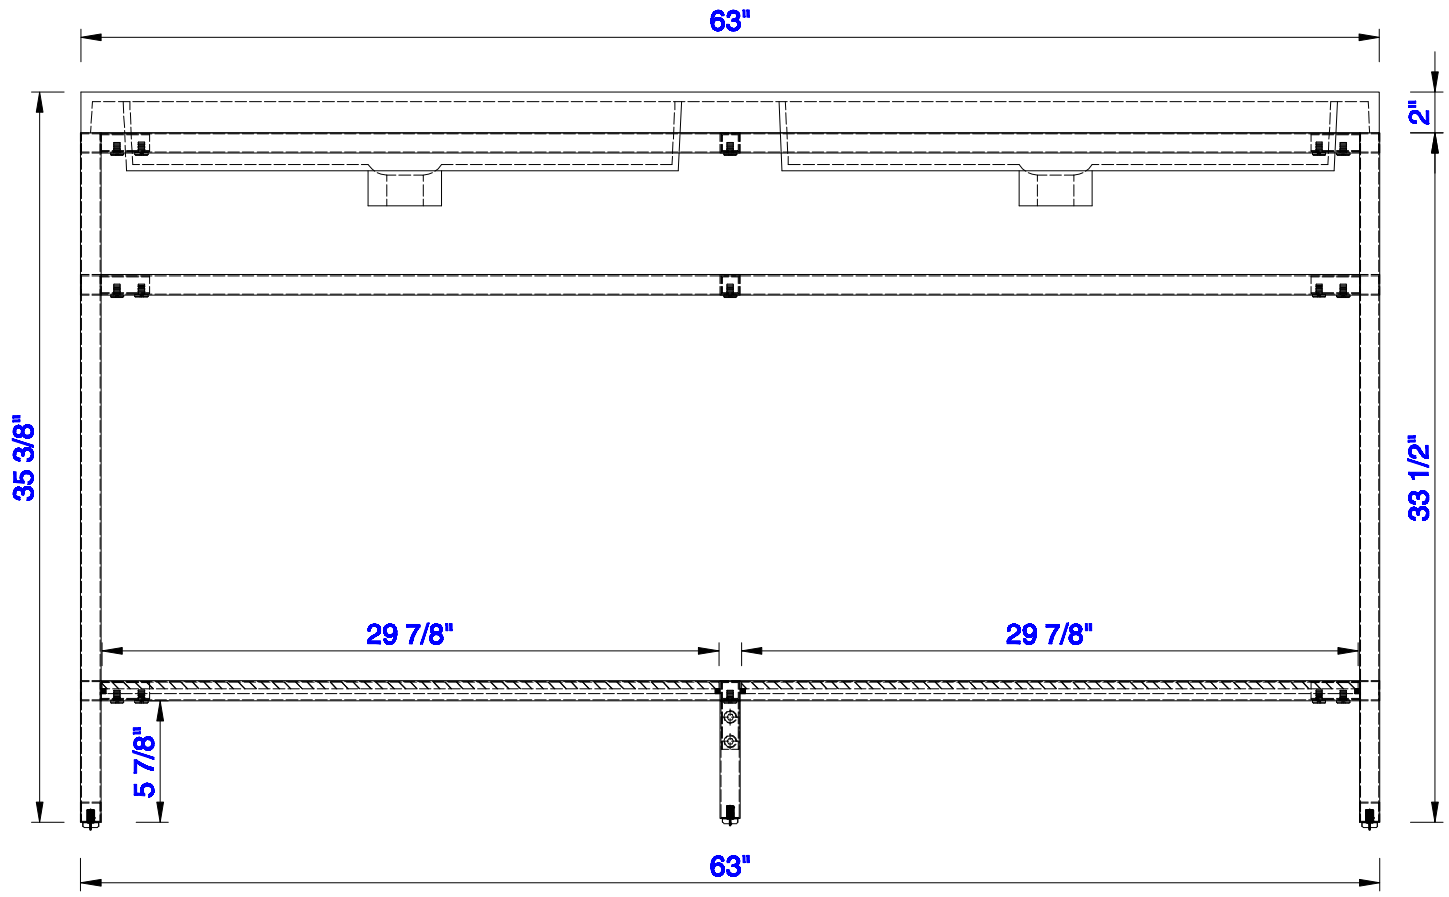

63"

Item Number:
C105-V63-BNK
C105-V63-RGD
C105-V63-MBK

JAMES MARTIN

VANITIES™

Boston 63" Stainless Steel Sink Console
Diagrams with Dimensions
page 01 of 03

NOTE ONE: Countertop with integrated sink is shown on this cabinet
NOTE TWO: This vanity does not have a Backsplash.

Version:202004

63"

Item Number:
C105-V63-BNK
C105-V63-RGD
C105-V63-MBK

JAMES MARTIN

VANITIES™

Boston 63" Stainless Steel Sink Console

Diagrams with Dimensions

page 02 of 03

NOTE ONE: Countertop with integrated sink is shown on this cabinet.

Version:202004

63"

Item Number:
C105-V63-BNK
C105-V63-RGD
C105-V63-MBK

JAMES MARTIN

VANITIES™

Boston 63" Stainless Steel Sink Console
Diagrams with Dimensions
page 03 of 03

NOTE ONE: Countertop with integrated sink is shown on this cabinet
NOTE TWO: This vanity does not have a Backsplash.

Version:202004

1601mm

Item Number:
C105-V63-BNK
C105-V63-RGD
C105-V63-MBK

JAMES MARTIN

VANITIES™