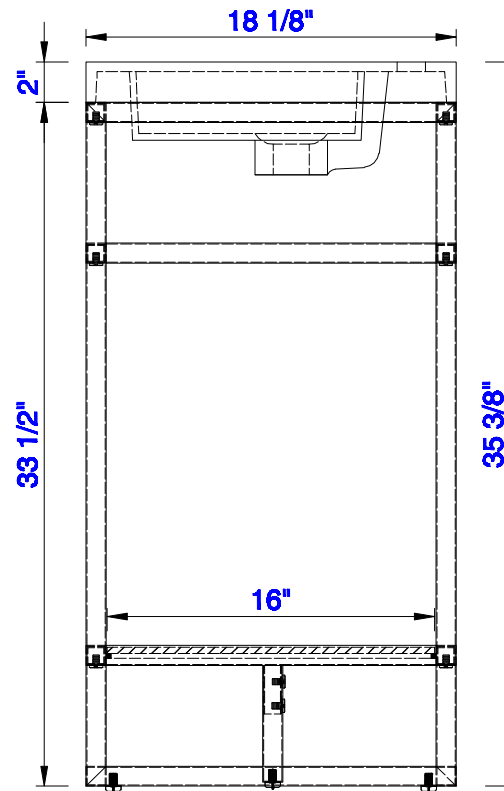

NOTE ONE: Countertop with integrated sink is shown on this cabinet.

Version:202004

63"

Item Number:
C105-V63-BNK
C105-V63-RGD
C105-V63-MBK

JAMES MARTIN

VANITIES™

Boston 63" Stainless Steel Sink Console
Diagrams with Dimensions
page 03 of 03

NOTE ONE: Countertop with integrated sink is shown on this cabinet
NOTE TWO: This vanity does not have a Backsplash.

Version:202004

1601mm

Item Number:
C105-V63-BNK
C105-V63-RGD
C105-V63-MBK

JAMES MARTIN

VANITIES™

Boston 1601mm Stainless Steel Sink Console

Diagrams with Dimensions

page 01 of 03

NOTE ONE: Countertop with integrated sink is shown on this cabinet
NOTE TWO: This vanity does not have a Backsplash.

Version:202004

1601mm

Item Number:
C105-V63-BNK
C105-V63-RGD
C105-V63-MBK

JAMES MARTIN

VANITIES™

Boston 1601mm Stainless Steel Sink Console

Diagrams with Dimensions

page 02 of 03

NOTE ONE: Countertop with integrated sink is shown on this cabinet.