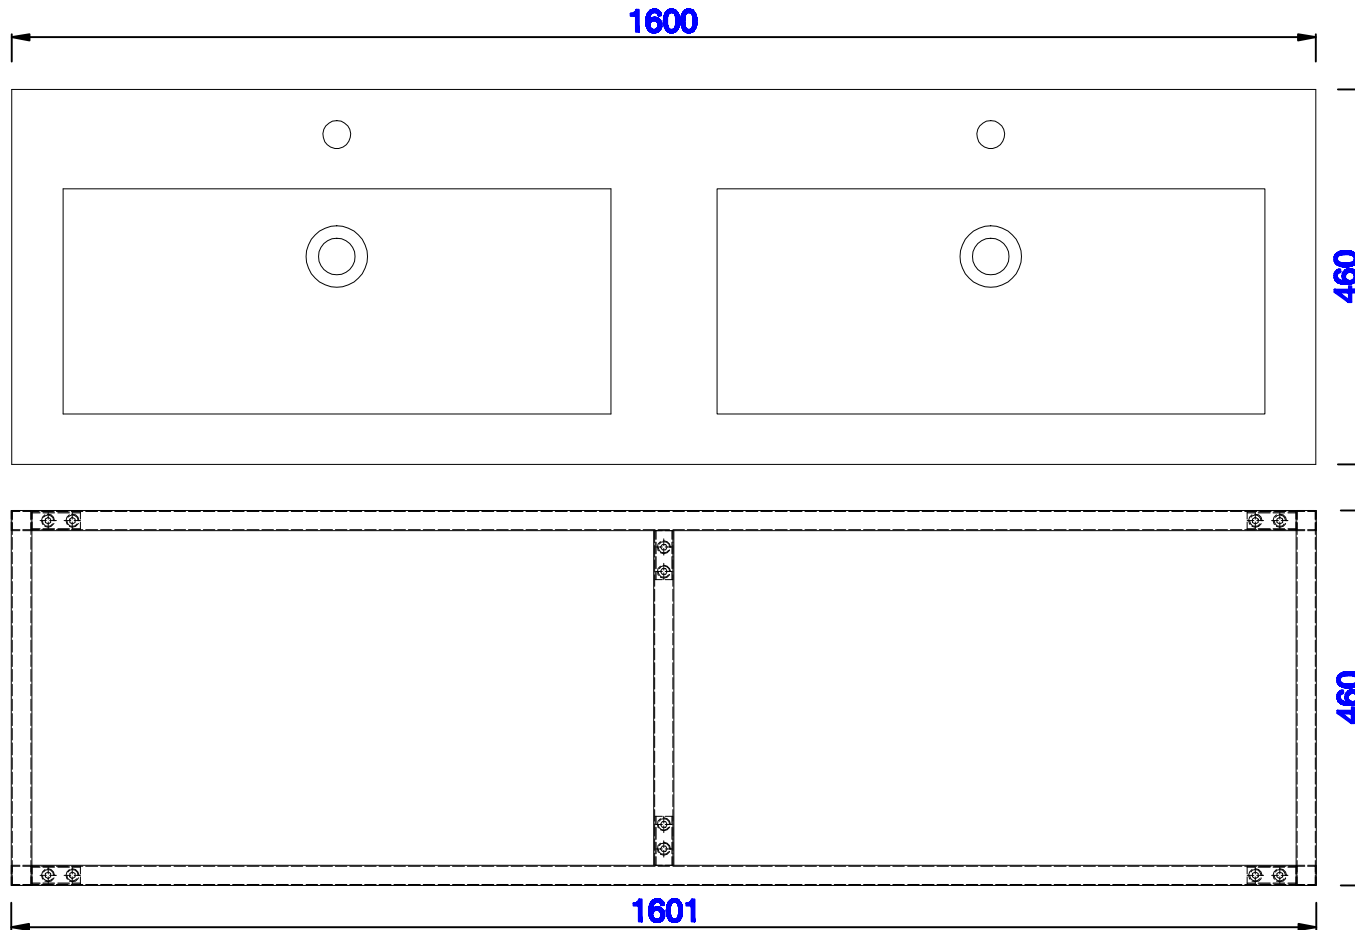

1601mm

Item Number:
C105-V63-BNK
C105-V63-RGD
C105-V63-MBK

JAMES MARTIN

VANITIES™

Boston 1601mm Stainless Steel Sink Console

Diagrams with Dimensions

page 02 of 03

NOTE ONE: Countertop with integrated sink is shown on this cabinet.

Version:202004

1601mm

Item Number:
C105-V63-BNK
C105-V63-RGD
C105-V63-MBK

JAMES MARTIN

VANITIES™

Boston 1601mm Stainless Steel Sink Console
Diagrams with Dimensions
page 03 of 03

NOTE ONE: Countertop with integrated sink is shown on this cabinet
NOTE TWO: This vanity does not have a Backsplash.