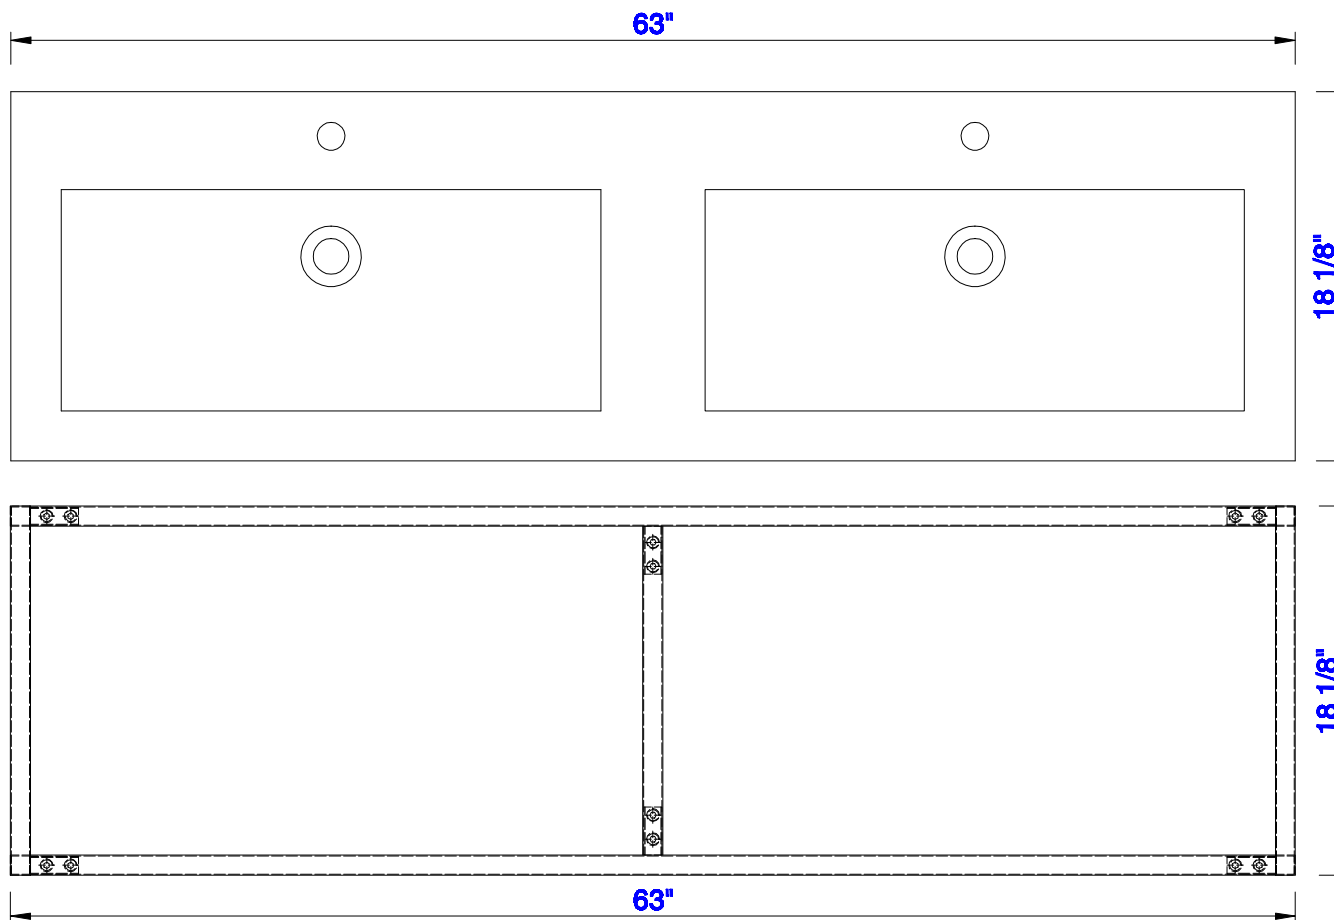

63"

Item Number:
C105-V63-BNK
C105-V63-RGD
C105-V63-MBK

JAMES MARTIN

VANITIES™

Boston 63" Stainless Steel Sink Console
Diagrams with Dimensions
page 01 of 03

NOTE ONE: Countertop with integrated sink is shown on this cabinet
NOTE TWO: This vanity does not have a Backsplash.

Version:202004

63"

Item Number:
C105-V63-BNK
C105-V63-RGD
C105-V63-MBK

JAMES MARTIN

VANITIES™

Boston 63" Stainless Steel Sink Console

Diagrams with Dimensions

page 02 of 03

NOTE ONE: Countertop with integrated sink is shown on this cabinet.

Version:202004

63"

Item Number:
C105-V63-BNK
C105-V63-RGD
C105-V63-MBK

JAMES MARTIN

VANITIES™

Boston 63" Stainless Steel Sink Console
Diagrams with Dimensions
page 03 of 03

NOTE ONE: Countertop with integrated sink is shown on this cabinet
NOTE TWO: This vanity does not have a Backsplash.

Version:202004

1601mm

Item Number:
C105-V63-BNK
C105-V63-RGD
C105-V63-MBK

JAMES MARTIN

VANITIES™