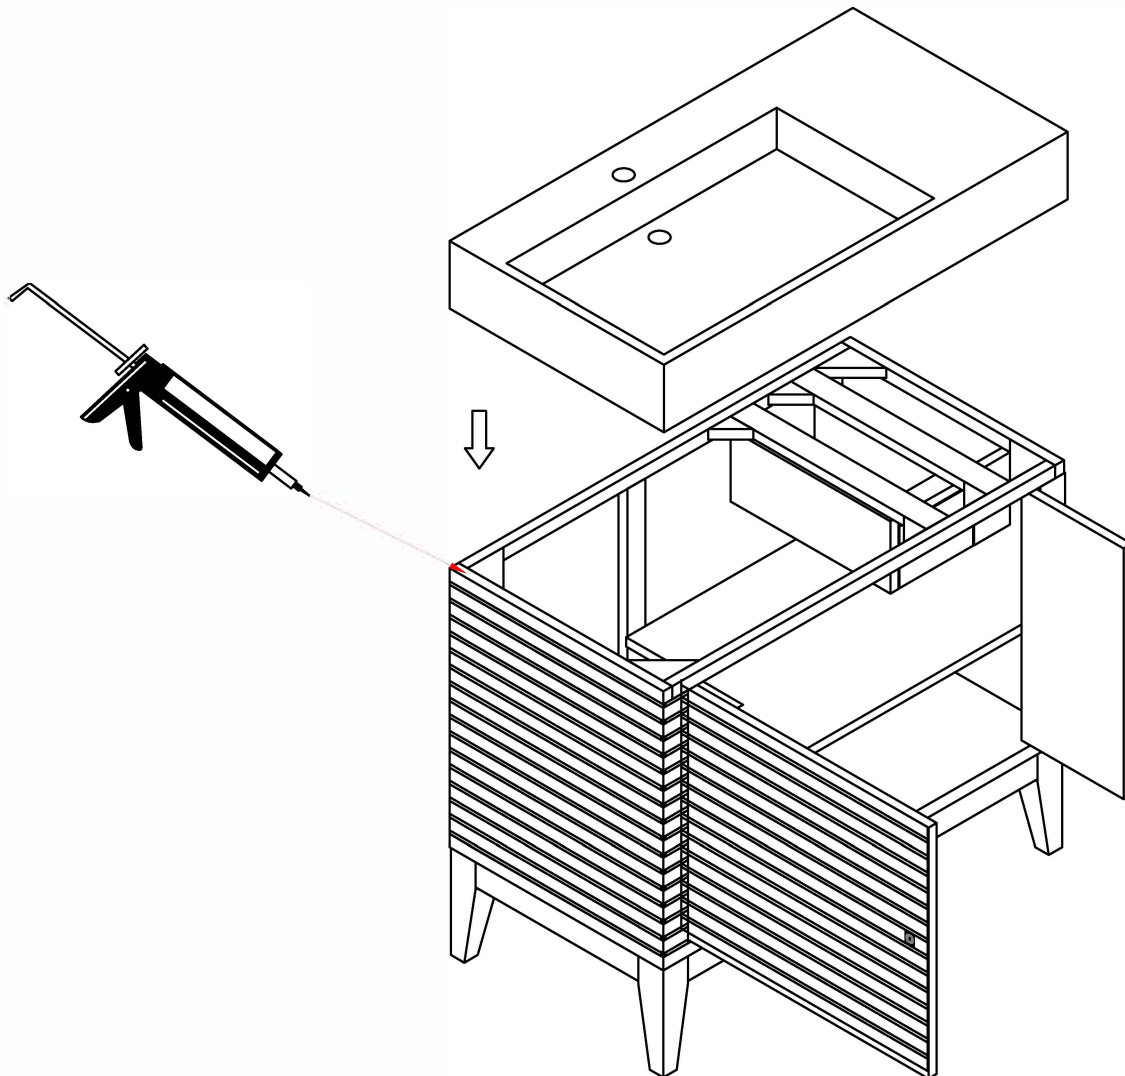

Linear Vanity Cabinets: 210-V36-GW 210-V36-WLT 210-V36-WW 210-V36-VBL

Assembly / Installation Instructions for CS-Series Tops

CS-Series Tops: CS-366-DGG CS-366-GW

Materials
for
Installation:

Step Notes:

Properly align and secure the countertop to the cabinet with high quality adhesive.