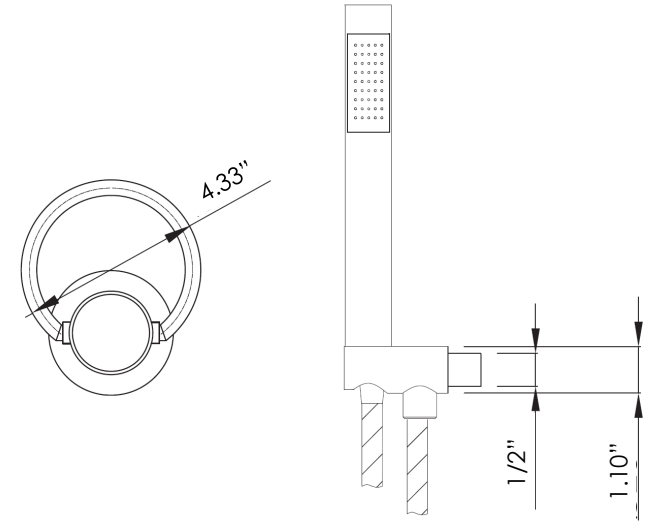

# Pure Wall Bath Mixer

by JEE-O

-  brushed  
**300-3510**
-  polished  
**300-3511**

## SPECIFICATIONS

MATERIAL:	304 stainless steel
FEATURES:	two-way pressure balance valve hand shower
CARTRIDGE:	progressive two-way mixing mechanism (#005-0202)
FLOW RATE:	2.4 GPM (adjustable on request)
WEIGHT:	8 lbs
PACKAGE DIMENSIONS:	L 18" x W 11" x H 6"
DELIVERY WEIGHT:	10 lbs
WARRANTY:	2-year limited warranty

left flow handshower

middle off

right flow spout