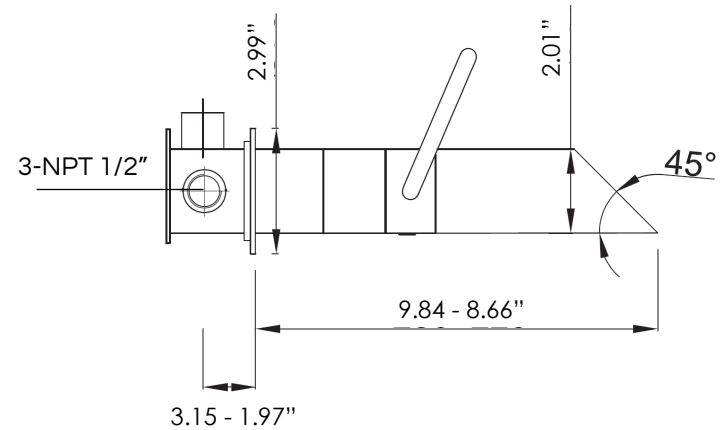

# Pure Wall Bath Mixer

by JEE-O

-  brushed  
**300-3510**
-  polished  
**300-3511**

## SPECIFICATIONS

MATERIAL:	304 stainless steel
FEATURES:	two-way pressure balance valve hand shower
CARTRIDGE:	progressive two-way mixing mechanism (#005-0202)
FLOW RATE:	2.4 GPM (adjustable on request)
WEIGHT:	8 lbs
PACKAGE DIMENSIONS:	L 18" x W 11" x H 6"
DELIVERY WEIGHT:	10 lbs
WARRANTY:	2-year limited warranty

left flow handshower

middle off

right flow spout