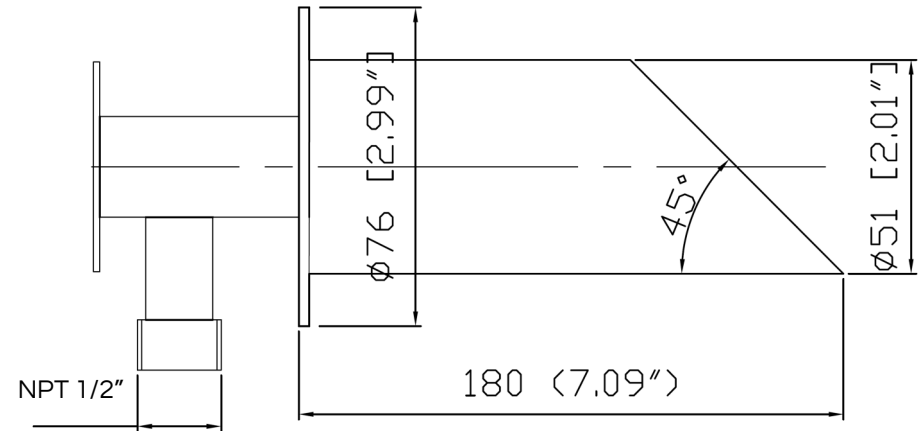

Pure Wall Basin Mixer Set

by JEE-O

-  brushed
006-0000
-  PVD matte gold
006-0001

SPECIFICATIONS

MATERIAL:	stainless steel r304
FEATURES:	single lever mixer
CARTRIDGE:	ceramic mixing mechanism (#005-0102)
FLOW RATE:	2.4 GPM / 1.2 GPM in California (adjustable on request)
WEIGHT:	8 lbs
PACKAGE DIMENSIONS:	L 18" x W 11" x H 6"
DELIVERY WEIGHT:	10 lbs
WARRANTY:	2-year limited warranty