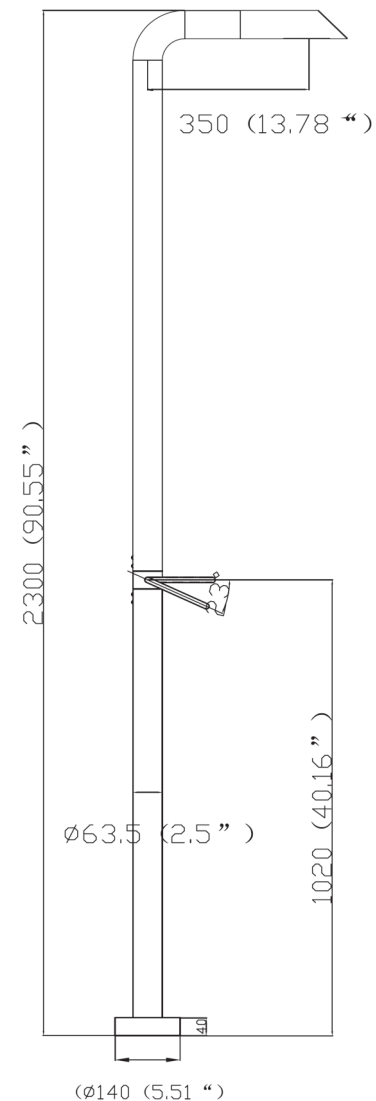

Pure Shower 01

by JEE-O

ADA compliant

brushed
300-6100

polished
300-6101

SPECIFICATIONS

MATERIAL:	304 stainless steel
FEATURES:	single lever mixer
CARTRIDGE:	ceramic mixing mechanism (#005-0101)
FLOW RATE:	3.2 GPM / 1.8 GPM in California (adjustable on request)
WEIGHT:	25 lbs
PACKAGE DIMENSIONS:	L 64" x W 24" x H 6"
DELIVERY WEIGHT:	28 lbs
WARRANTY:	2-year limited warranty
OPTIONS:	wall mount bracket (#301-6000 brushed / 301-6001 polished)

middle down - off

down - waterflow off

up - waterflow on

left - hot

right - cold