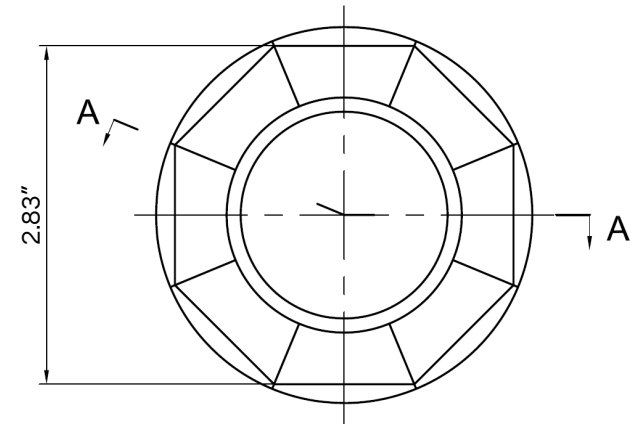

MAINTENANCE & CARE

Use a soft cloth with mild soap and water. Avoid all products designed to remove tarnish or rust, or any product containing hydrochloric, hydrofluoric, and/or phosphoric acid or caustic agents. Do not use abrasives.