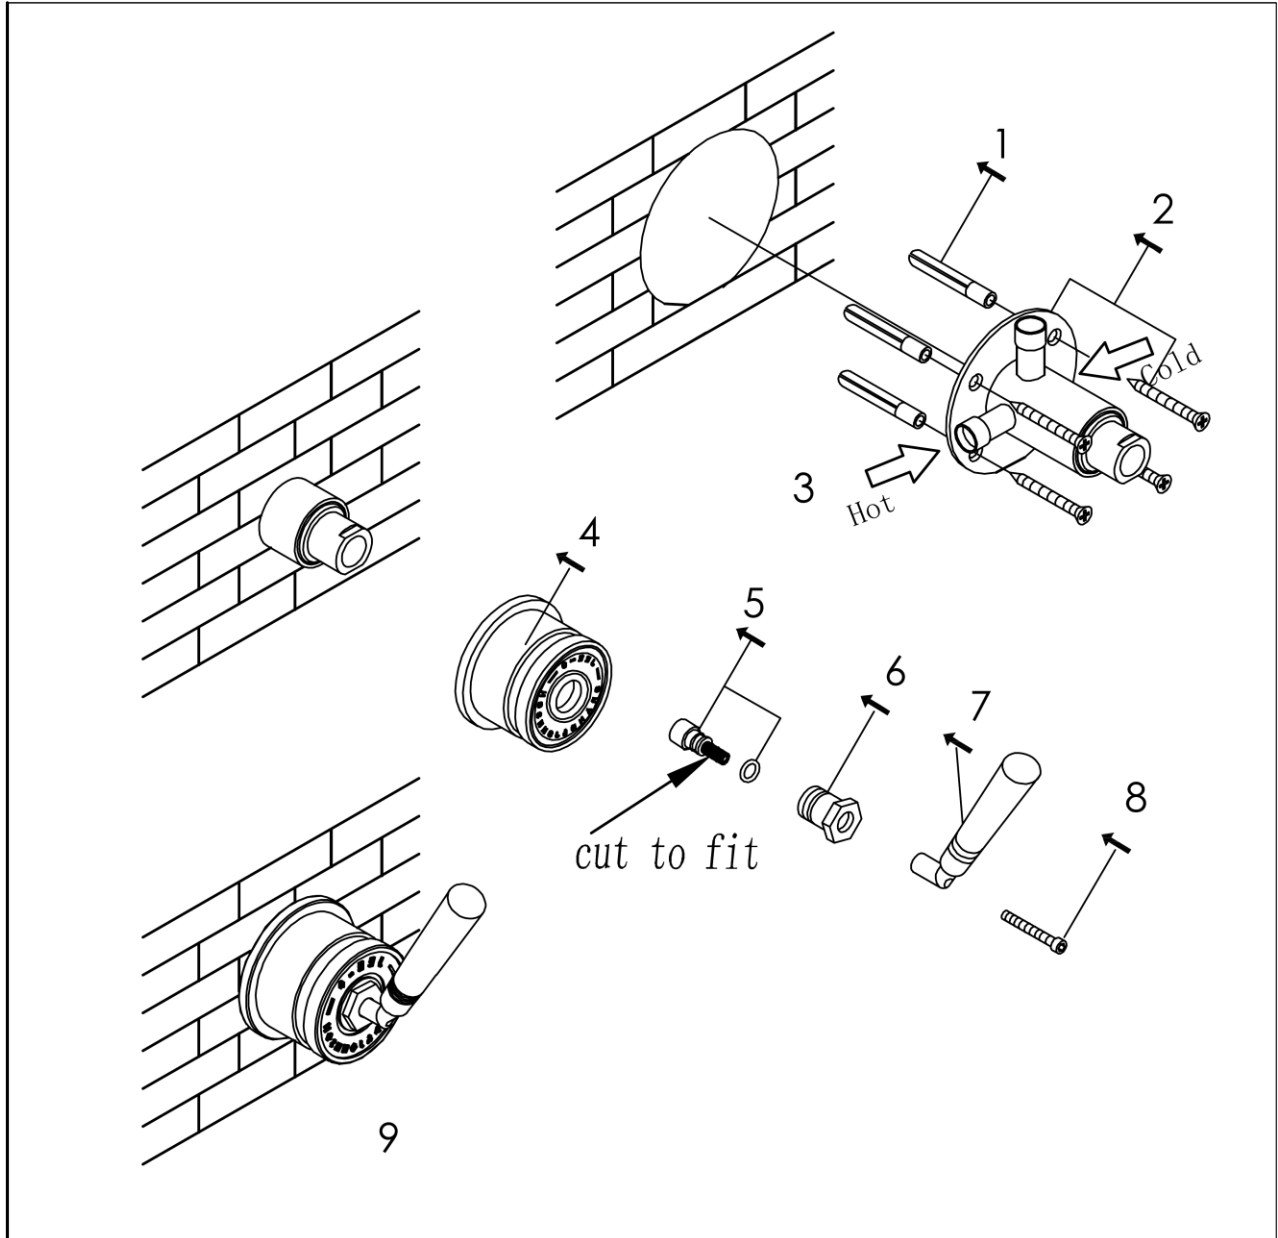

Installation Instructions

-  RAW (brushed)  
700-2100
-  hammercoat black  
700-2102
-  custom finish  
700-210C

MIDDLE  
OFF

RIGHT  
HEADSHOWER OR SPOUT