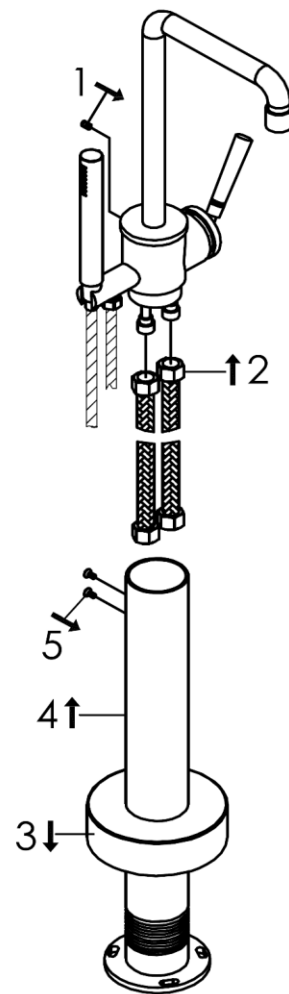

-  RAW (brushed)  
700-3110
-  hammercoat black  
700-3112
-  custom finish  
700-311C

Installation Instructions

1 person holding shower, 1 person attaching.

-  x2
-  x1
-  x1