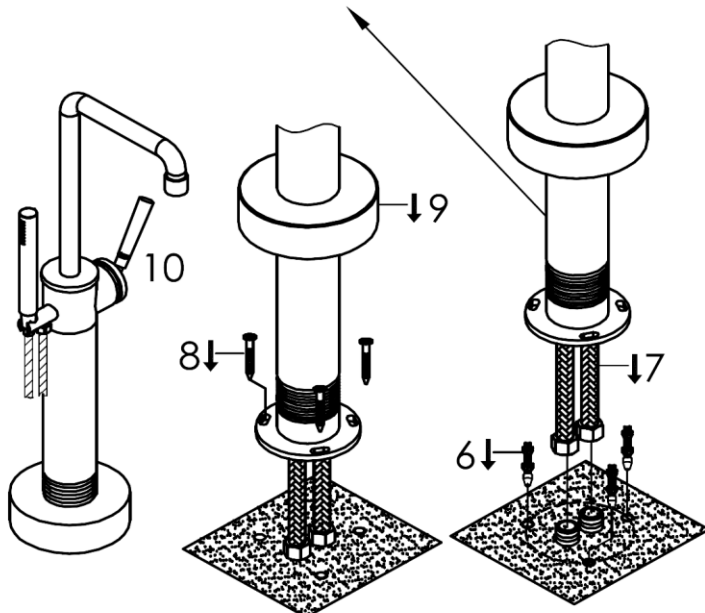

-  RAW (brushed)  
700-3110
-  hammercoat black  
700-3112
-  custom finish  
700-311C

Installation Instructions

1 person holding shower, 1 person attaching.

-  x2
-  x1
-  x1