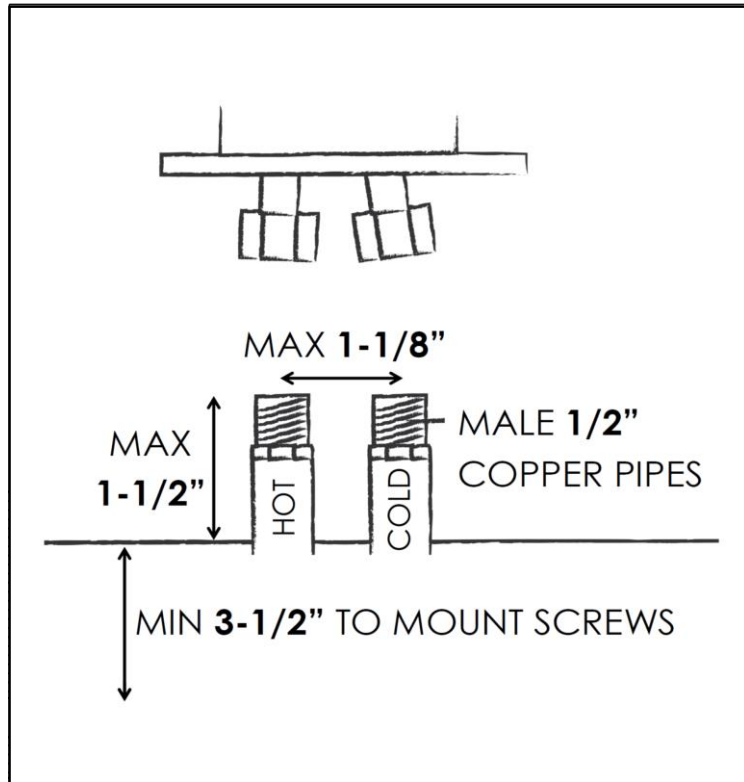

-  RAW (brushed)  
700-3110
-  hammercoat black  
700-3112
-  custom finish  
700-311C

Installation Instructions

1 person holding shower, 1 person attaching.

-  x2
-  x1
-  x1