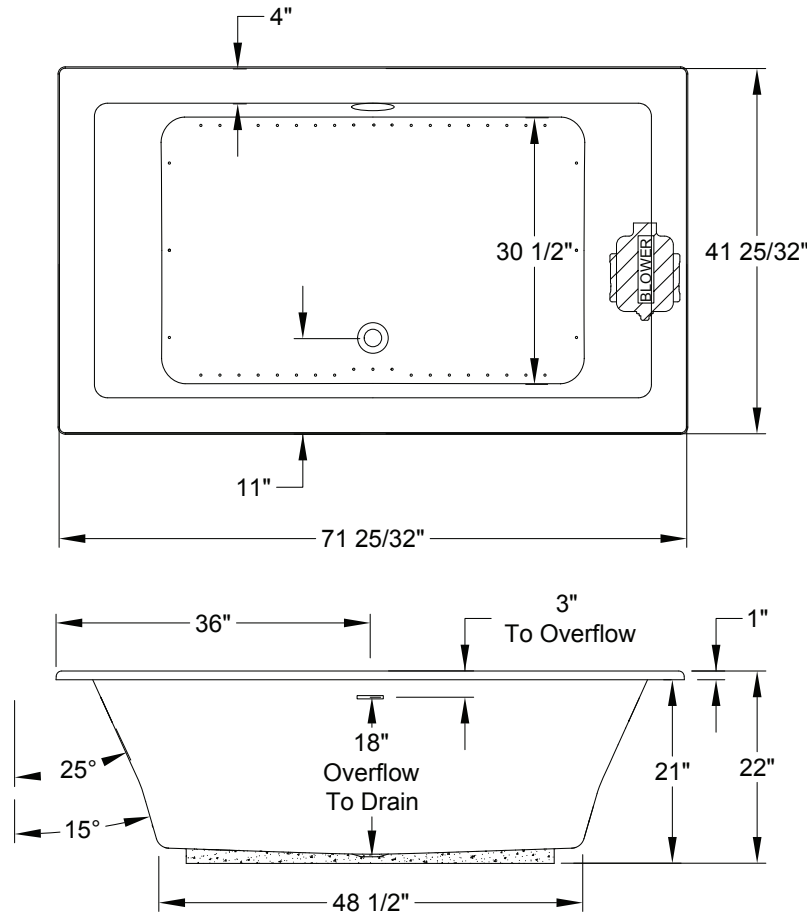

### AirMasseur<sup>®</sup>

Patents received or pending.

Includes Linear Overflow Drain Assembly

Note: Dimensional Tolerances: ±1/4"

<b>Drop-in-Hole Size:</b>	40" x 70"
<b>Operating Capacity:</b>	65 Gal.
<b>Overflow Capacity:</b>	118 Gal.
<b>Floor Loading / sq.ft.:</b>	49.7 lbs.
<b>Carton Wt:</b>	144 lbs.
<b>Cube:</b>	46.0 ft. <sup>3</sup>