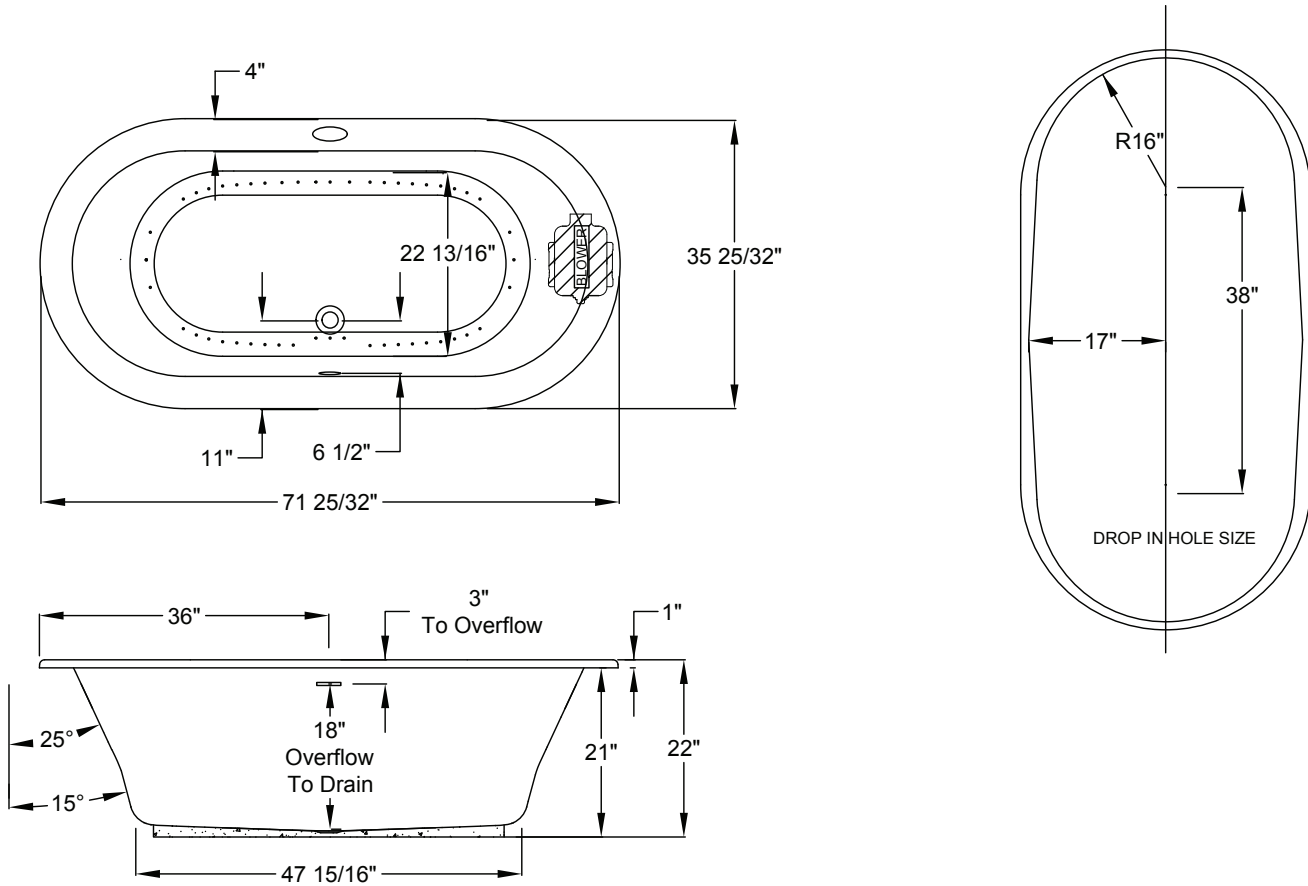

### AirMasseur<sup>®</sup>

Patents received or pending.

Includes Linear Overflow Drain Assembly

Note: Dimensional Tolerances: ±1/4"

<b>Drop-in-Hole Size:</b>	See Diagram
<b>Operating Capacity:</b>	49 Gal.
<b>Overflow Capacity:</b>	87 Gal.
<b>Floor Loading / sq.ft.:</b>	52.6 lbs.
<b>Carton Wt (WP/Soaking):</b>	130 lbs.
<b>Cube:</b>	39.8 ft. <sup>3</sup>

**Note:** The blower extends approximately 1" past the end radius of the bath. This requires angling the bath into the drop-in hole.

**Construction:** Fiberglass reinforced acrylic bath with Level Form™ full-support base.