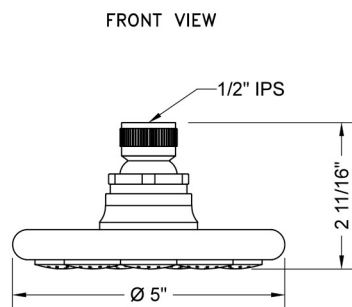

SPECIFICATION DRAWING:

SPRAY PATTERNS:

ANGLES AND FLOW RATES:

2.5 GPM			
	45°	90°	
2.0 GPM 1.75 GPM 1.5 GPM			
	90°	Drop Ceiling