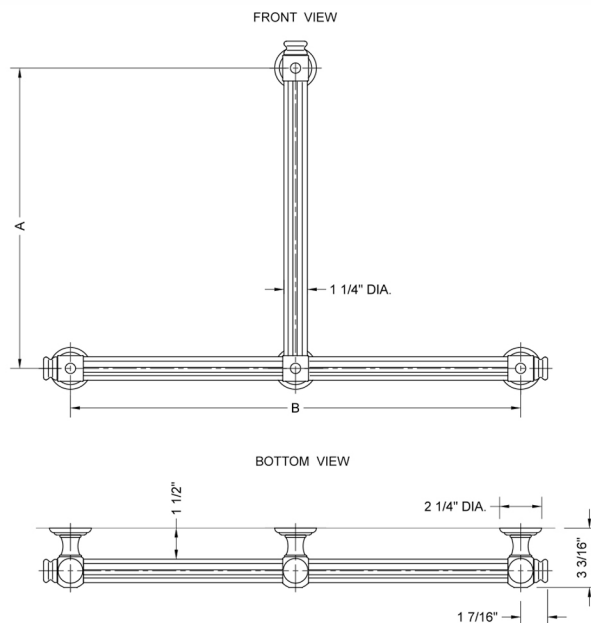

## T61 Reeded with End Caps 32H x 32W T Grab Bar

**Model #: T61-32H-32W-**

### FEATURES:

- ADA compliant when properly installed
- All brass construction, fully polished & plated
- All grab bars can be custom sized. Contact JACLO for pricing & availability
- Optional handshower sliders and toilet paper/wash cloth holders can be added only upon initial order
- Grab bars over 32" REQUIRE a middle post

### SPECIFICATION DRAWING:

| BRASS LUXURY GRAB BAR |                  |        |        |
|-----------------------|------------------|--------|--------|
| PART. #               | DESCRIPTION      | A<br>H | B<br>W |
| T61-24H-24W           | CENTER TO CENTER | 24"    | 24"    |
| T61-24H-32W           | CENTER TO CENTER | 24"    | 32"    |
|                       |                  |        |        |
| T61-32H-24W           | CENTER TO CENTER | 32"    | 24"    |
| T61-32H-32W           | CENTER TO CENTER | 32"    | 32"    |