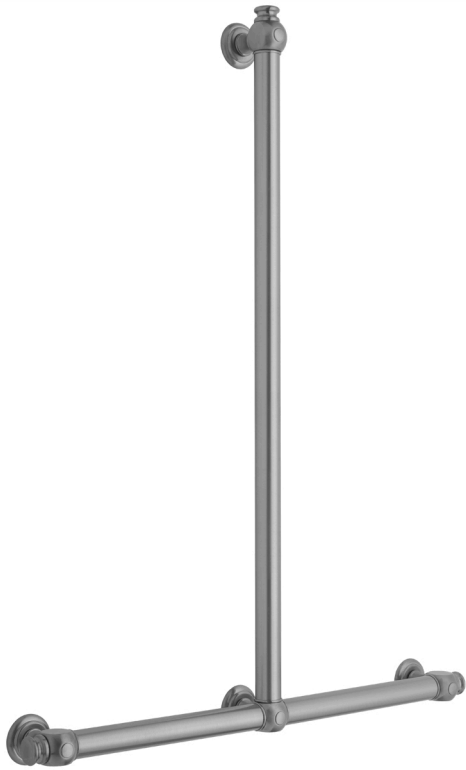

## T60 Smooth with End Caps 32H x 24W T Grab Bar

**Model #: T60-32H-24W-**

### FEATURES:

- ADA compliant when properly installed
- All brass construction, fully polished & plated
- All grab bars can be custom sized. Contact JACLO for pricing & availability
- Optional handshower sliders and toilet paper/wash cloth holders can be added only upon initial order
- Grab bars over 32" REQUIRE a middle post

### AVAILABLE FINISHES:

Polished Chrome (PCH)	Satin Chrome (SC)	Bronze Umber (BU)
Satin Nickel (SN)	Pewter (PEW)	Caramel Bronze (CB)
Polished Nickel (PN)	Antique Brass (AB)	Antique Copper (ACU)
Oil-Rubbed Bronze (ORB)	Polished Brass (PB)	Polished Copper (PCU)
Vintage Bronze (VB)	Satin Brass (SB)	Rose Gold (RG)
Matte Black (MBK)	Satin Gold (SG)	Polished Gold (PG)
Black Nickel (BKN)	Bombay Gold (BG)	Jewelers Gold (JG)
Europa Bronze (EB)	White (WH)	Sedona Beige (SDB)
Tristan Brass (TB)	Unlacquered Brass (ULB)	Satin Cooper (SCU)

### SPECIFICATION DRAWING:

BRASS LUXURY GRAB BAR			
PART. #	DESCRIPTION	A H	B W
T60-24H-24W	CENTER TO CENTER	24"	24"
T60-24H-32W	CENTER TO CENTER	24"	32"
T60-32H-24W	CENTER TO CENTER	32"	24"
T60-32H-32W	CENTER TO CENTER	32"	32"