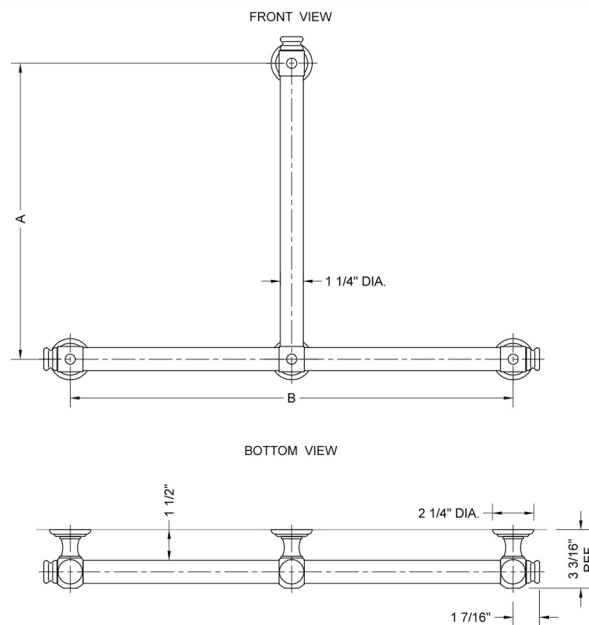

## T60 Smooth with End Caps 32H x 24W T Grab Bar

**Model #: T60-32H-24W-**

### FEATURES:

- ADA compliant when properly installed
- All brass construction, fully polished & plated
- All grab bars can be custom sized. Contact JACLO for pricing & availability
- Optional handshower sliders and toilet paper/wash cloth holders can be added only upon initial order
- Grab bars over 32" REQUIRE a middle post

### SPECIFICATION DRAWING:

BRASS LUXURY GRAB BAR			
PART. #	DESCRIPTION	A H	B W
T60-24H-24W	CENTER TO CENTER	24"	24"
T60-24H-32W	CENTER TO CENTER	24"	32"
T60-32H-24W	CENTER TO CENTER	32"	24"
T60-32H-32W	CENTER TO CENTER	32"	32"