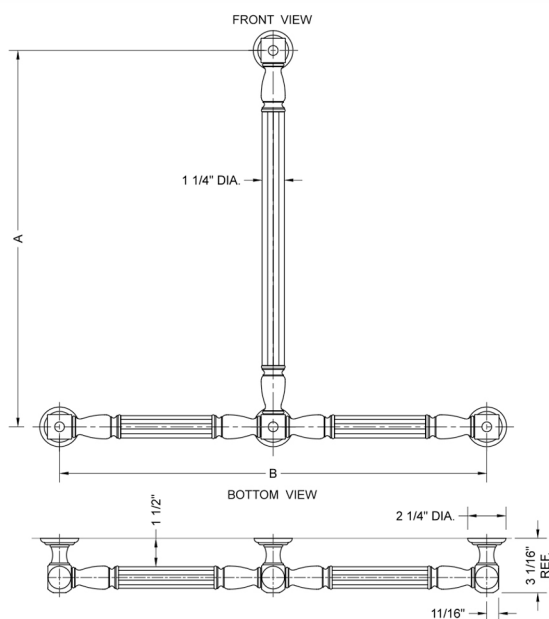

## T21 Reeded with Finials 24H x 24W T Grab Bar

**Model #: T21-24H-24W-**

### FEATURES:

- ADA compliant when properly installed
- All brass construction, fully polished & plated
- All grab bars can be custom sized. Contact JACLO for pricing & availability
- Optional handshower sliders and toilet paper/wash cloth holders can be added only upon initial order
- Grab bars over 32" REQUIRE a middle post

### SPECIFICATION DRAWING:

BRASS LUXURY GRAB BAR			
PART. #	DESCRIPTION	A H	B W
T21-24H-24W	CENTER TO CENTER	24"	24"
T21-24H-32W	CENTER TO CENTER	24"	32"
T21-32H-24W	CENTER TO CENTER	32"	24"
T21-32H-32W	CENTER TO CENTER	32"	32"