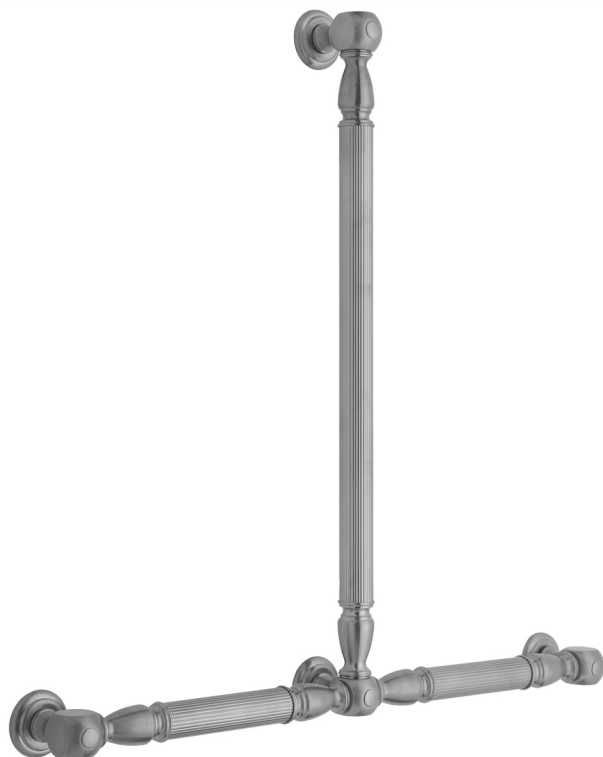

## T21 Reeded with Finials 24H x 24W T Grab Bar

**Model #: T21-24H-24W-**

### FEATURES:

- ADA compliant when properly installed
- All brass construction, fully polished & plated
- All grab bars can be custom sized. Contact JACLO for pricing & availability
- Optional handshower sliders and toilet paper/wash cloth holders can be added only upon initial order
- Grab bars over 32" REQUIRE a middle post

### AVAILABLE FINISHES:

Polished Chrome (PCH)	Satin Chrome (SC)	Bronze Umber (BU)
Satin Nickel (SN)	Pewter (PEW)	Caramel Bronze (CB)
Polished Nickel (PN)	Antique Brass (AB)	Antique Copper (ACU)
Oil-Rubbed Bronze (ORB)	Polished Brass (PB)	Polished Copper (PCU)
Vintage Bronze (VB)	Satin Brass (SB)	Rose Gold (RG)
Matte Black (MBK)	Satin Gold (SG)	Polished Gold (PG)
Black Nickel (BKN)	Bombay Gold (BG)	Jewelers Gold (JG)
Europa Bronze (EB)	White (WH)	Sedona Beige (SDB)
Tristan Brass (TB)	Unlacquered Brass (ULB)	Satin Cooper (SCU)

### SPECIFICATION DRAWING:

BRASS LUXURY GRAB BAR			
PART. #	DESCRIPTION	A H	B W
T21-24H-24W	CENTER TO CENTER	24"	24"
T21-24H-32W	CENTER TO CENTER	24"	32"
T21-32H-24W	CENTER TO CENTER	32"	24"
T21-32H-32W	CENTER TO CENTER	32"	32"