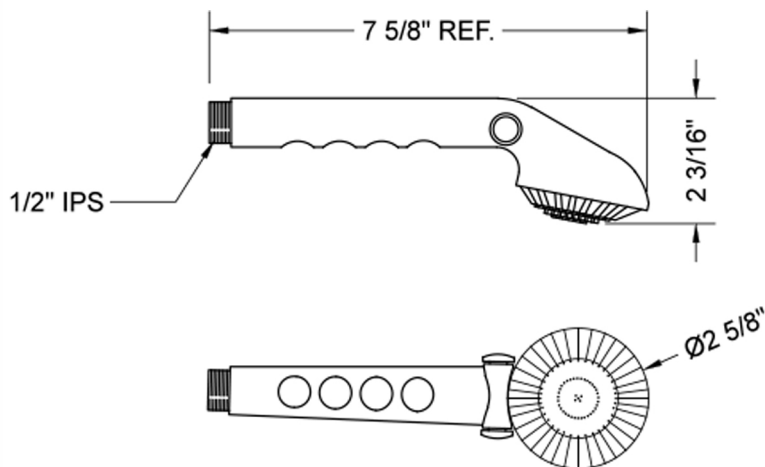

Tivoli T12 Handshower with Pause Control- 1.5 GPM

Model #: T012-1.5-

FEATURES:

- Single function handshower
- 1/2" IPS Male threads
- Light weight design for ADA use
- Perfect for children, elderly & pets
- Chrome-plated brass pause control push-button to conserve water
- Must drip in shut-off position to meet plumbing codes
- Available flow rates: 2.5, 2.0, 1.75 & 1.5 GPM

AVAILABLE FINISHES:

Polished Chrome (PCH) Satin Nickel (SN)

SPECIFICATION DRAWING:

SPRAY PATTERNS: