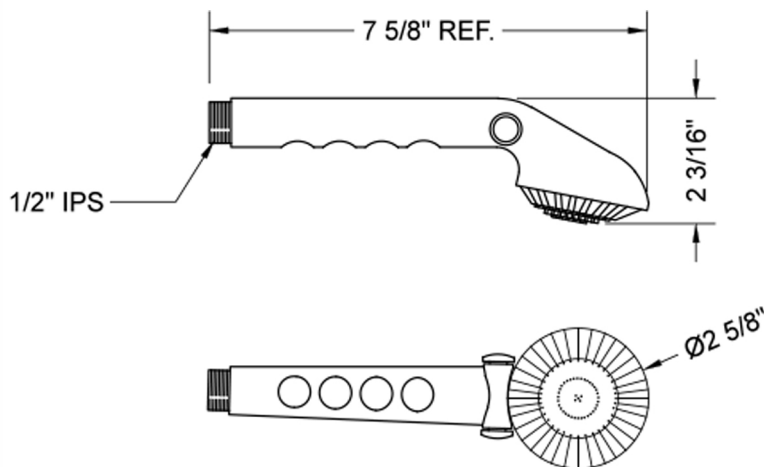

Tivoli T11 Handshower with Pause Control

Model #: T011-

FEATURES:

- Single function handshower
- 1/2" IPS Male threads
- Light weight design for ADA use
- Perfect for children, elderly & pets
- Chrome-plated brass pause control push-button to conserve water
- Must drip in shut-off position to meet plumbing codes
- Available flow rates: 2.5, 2.0, 1.75 & 1.5 GPM

AVAILABLE FINISHES:

White (WH)

SPECIFICATION DRAWING:

SPRAY PATTERNS:

COMPLIANCES:

Complies with: ASME A112.18.1-2012/CSA B125.1-12