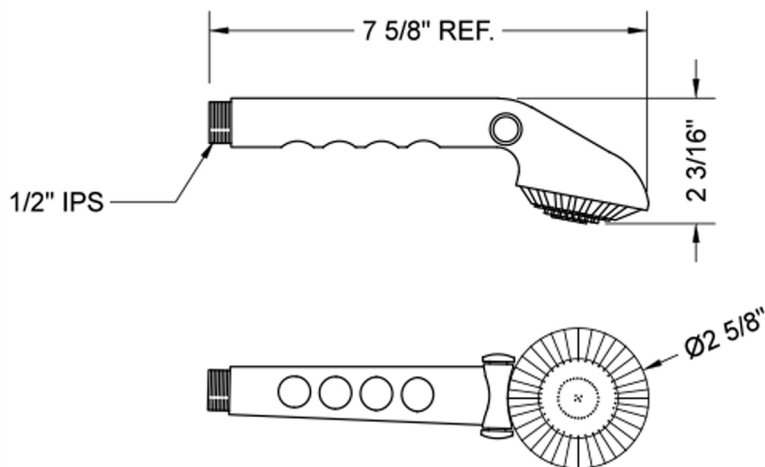

Tivoli T7 Handshower

**Model #: T007-**

**FEATURES:**

- Single function handshower
- 1/2" IPS Male threads
- Light weight design
- Perfect for children, elderly & pets

**AVAILABLE FINISHES:**

Polished Chrome (PCH)    Satin Nickel (SN)

**SPECIFICATION DRAWING:**

**SPRAY PATTERNS:**

Full Rain

**COMPLIANCES:**

Complies with: ASME A112.18.1-2012/CSA B125.1-12