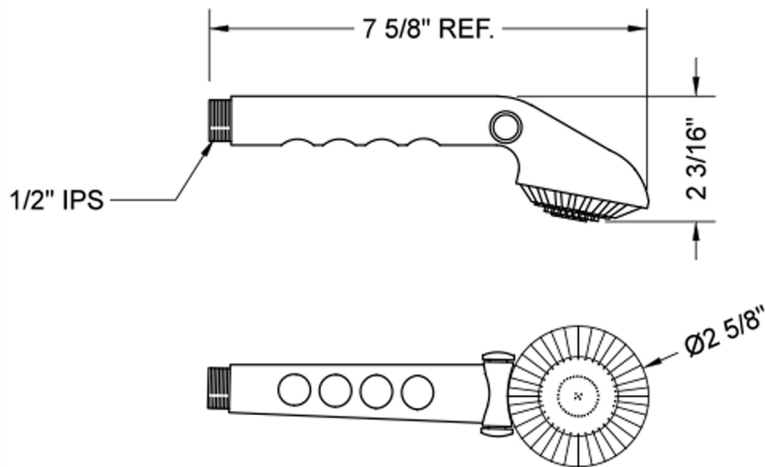

Tivoli T7 Handshower- 1.75 GPM

**Model #: T007-1.75-**

**FEATURES:**

- Single function handshower
- 1/2" IPS Male threads
- Light weight design
- Perfect for children, elderly & pets

**AVAILABLE FINISHES:**

Polished Chrome (PCH)    Satin Nickel (SN)

**SPECIFICATION DRAWING:**

**SPRAY PATTERNS:**

Full Rain