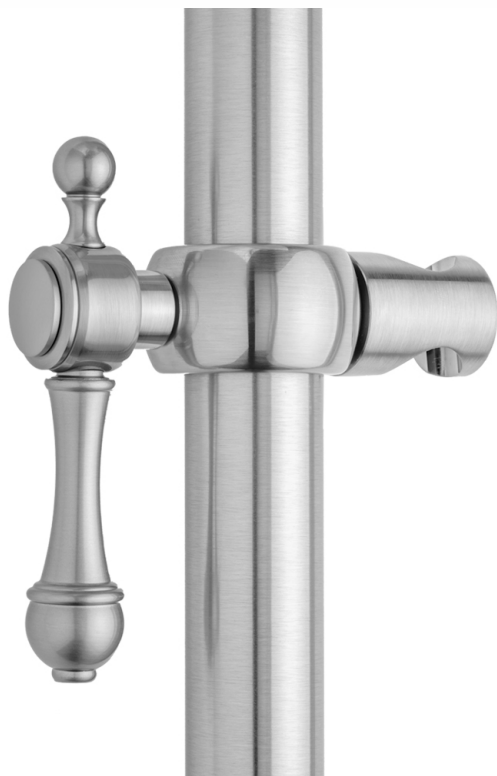

## Majesty Grab Bar Handshower Slider

**Model #: SRSL92-**

### FEATURES:

- Sliding handshower mount for all luxury grab bars
- All brass construction, fully polished & plated
- Adjustable tilt of handshower bracket allows for use of handshower at desired angle
- ADA compliant lever handle
- For white porcelain button add -P- to model #
- Grab Bar Sold Separately

### AVAILABLE FINISHES:

Polished Chrome (PCH)	Satin Chrome (SC)	Bronze Umber (BU)
Satin Nickel (SN)	Pewter (PEW)	Caramel Bronze (CB)
Polished Nickel (PN)	Antique Brass (AB)	Antique Copper (ACU)
Oil-Rubbed Bronze (ORB)	Polished Brass (PB)	Polished Copper (PCU)
Vintage Bronze (VB)	Satin Brass (SB)	Rose Gold (RG)
Matte Black (MBK)	Satin Gold (SG)	Polished Gold (PG)
Black Nickel (BKN)	Bombay Gold (BG)	Jewelers Gold (JG)
Europa Bronze (EB)	White (WH)	Sedona Beige (SDB)
Tristan Brass (TB)	Unlacquered Brass (ULB)	Satin Cooper (SCU)