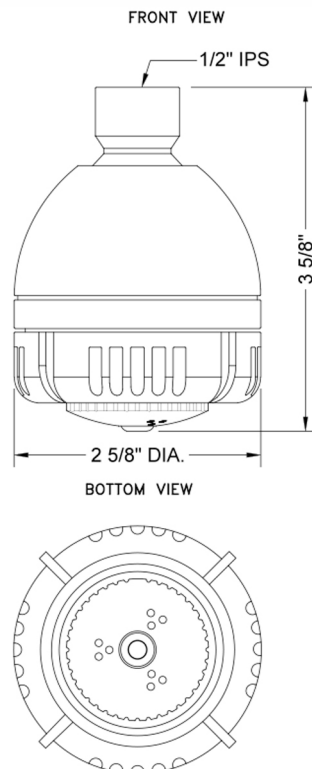

Tivoli SM57 Showerhead

Model #: SM57-

FEATURES:

- 3 function showerhead with 2 3/4" black face
- 1/2" IPS adjustable brass ball joint to adjust angle of showerhead
- Available flow rates: 2.5, 2.0, 1.75 & 1.5 GPM

AVAILABLE FINISHES:

Polished Chrome (PCH) Satin Nickel (SN)

SPECIFICATION DRAWING:

SPRAY PATTERNS: