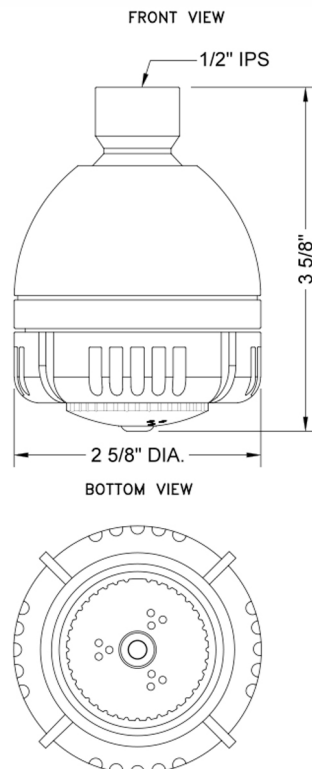

Tivoli SM57 Showerhead- 1.5 GPM

Model #: SM57-1.5-

FEATURES:

- 3 function showerhead with 2 3/4" black face
- 1/2" IPS adjustable brass ball joint to adjust angle of showerhead
- Available flow rates: 2.5, 2.0, 1.75 & 1.5 GPM

AVAILABLE FINISHES:

Polished Chrome (PCH) Satin Nickel (SN)

SPECIFICATION DRAWING:

SPRAY PATTERNS: