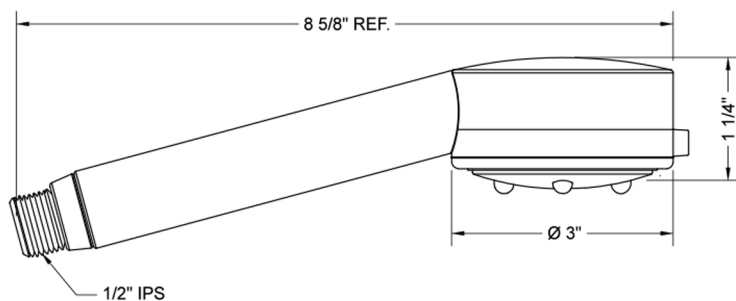

SPECIFICATION DRAWING: