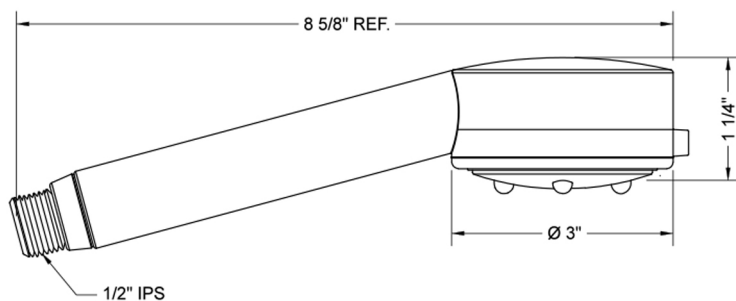

Cylindrica 5 Power Spray Handshower- 1.5 GPM

Model #: S479-1.5-

FEATURES:

- 5 function handshower
- 1/2" Male threads
- Tab on adjusting ring allows for easy adjustment of functions
- Contemporary design

AVAILABLE FINISHES:

Polished Chrome (PCH)	Satin Chrome (SC)	Bronze Umber (BU)
Satin Nickel (SN)	Pewter (PEW)	Caramel Bronze (CB)
Polished Nickel (PN)	Antique Brass (AB)	Antique Copper (ACU)
Oil-Rubbed Bronze (ORB)	Polished Brass (PB)	Polished Copper (PCU)
Vintage Bronze (VB)	Satin Brass (SB)	Matte Black (MBK)
Satin Gold (SG)	Polished Gold (PG)	Black Nickel (BKN)
Satin Cooper (SCU)		

SPECIFICATION DRAWING:

SPRAY PATTERNS: