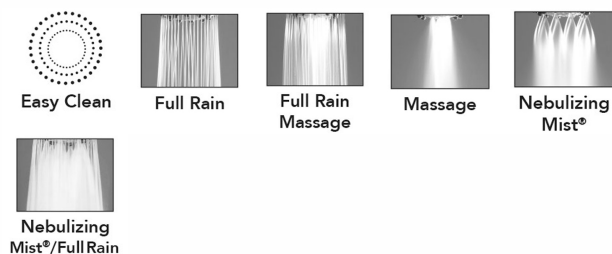

SPRAY PATTERNS:

COMPLIANCES:

Complies with: ASME A112.18.1-2012/CSA B125.1-12