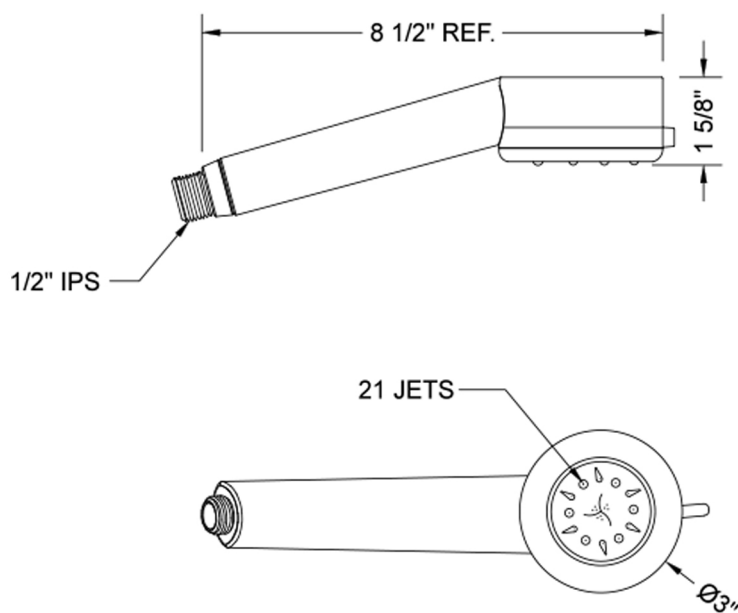

SPECIFICATION DRAWING: