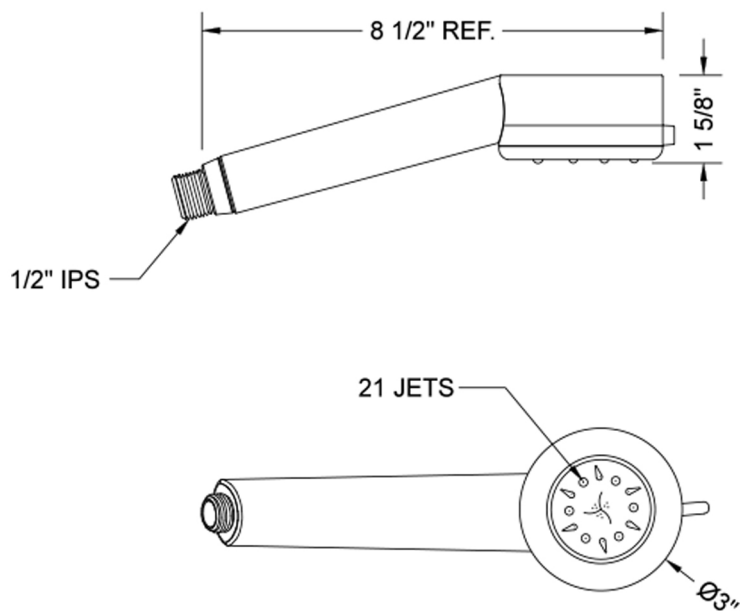

SPECIFICATION DRAWING: