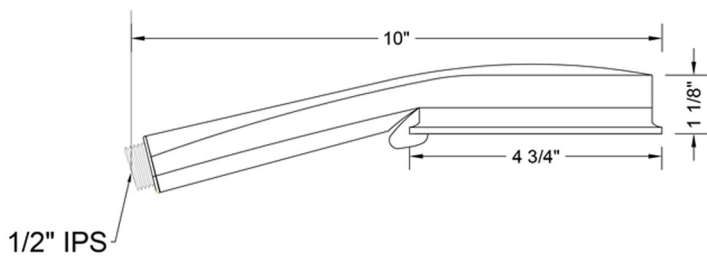

SPECIFICATION DRAWING: