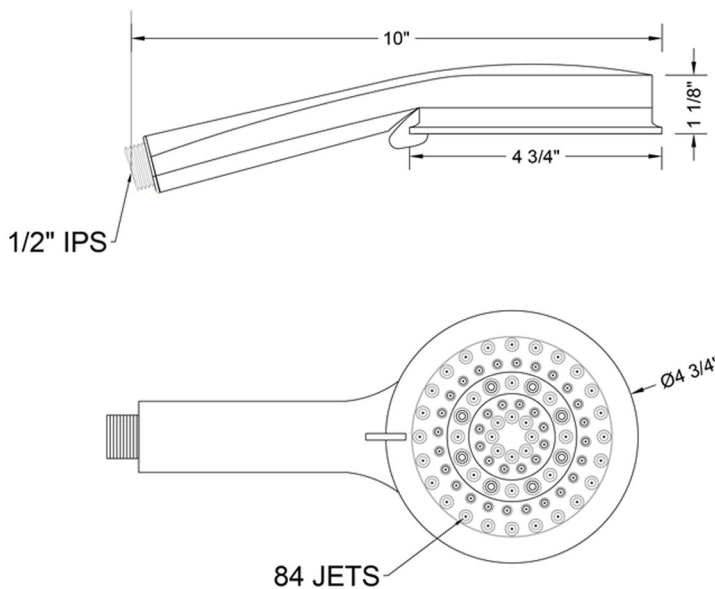

Sonia Showerall® 6 Function Handshower - 2.0 GPM

Model #: S467-2.0-

FEATURES:

- 4 3/4" diameter 6 function handshower with pause control to conserve water
- Pause control is not a positive shut-off
- Fully finished face
- Available flow rates: 2.5, 2.0, 1.75 & 1.5 GPM
- 1.75 GPM—WaterSense approved

SPECIFICATION DRAWING:

SPRAY PATTERNS:

COMPLIANCES: