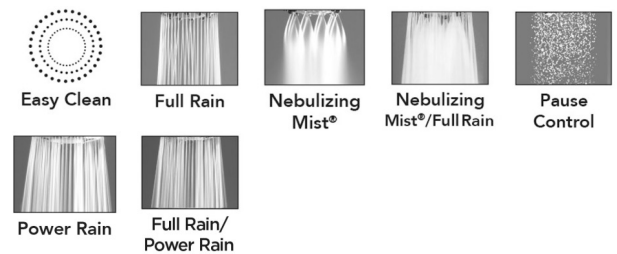

SPRAY PATTERNS: