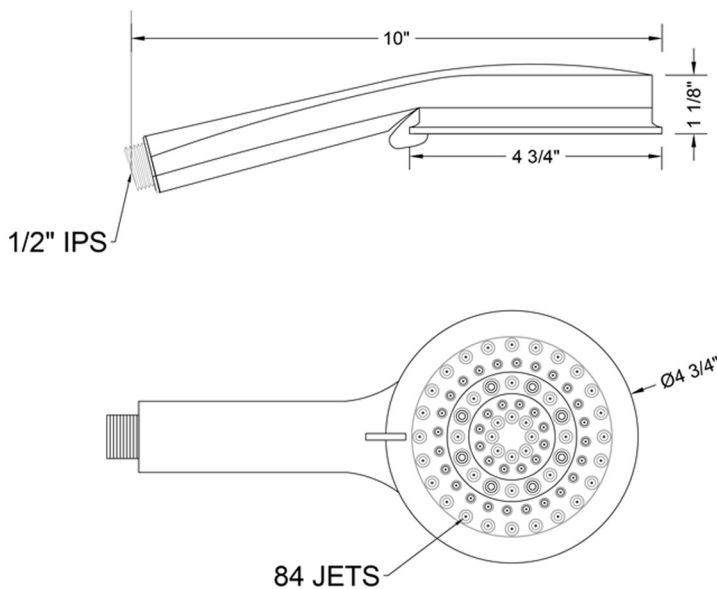

## Sonia Showerall® 6 Function Handshower - 1.75 GPM

**Model #: S467-1.75-**

### FEATURES:

- 4 3/4" diameter 6 function handshower with pause control to conserve water
- Pause control is not a positive shut-off
- Fully finished face
- Available flow rates: 2.5, 2.0, 1.75 & 1.5 GPM
- 1.75 GPM—WaterSense approved

### SPECIFICATION DRAWING: