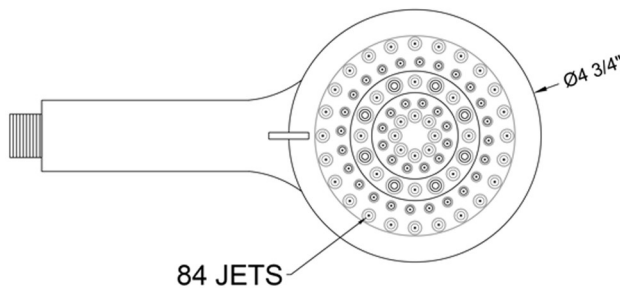

SPECIFICATION DRAWING: