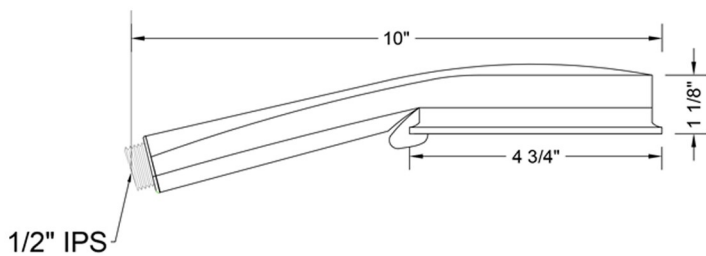

SPECIFICATION DRAWING: