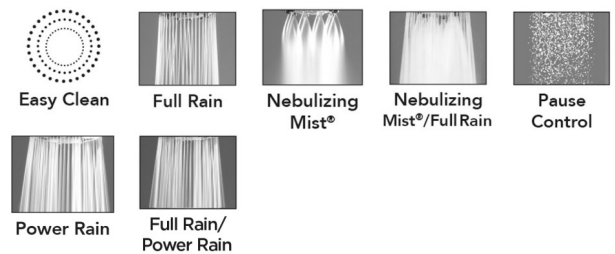

SPRAY PATTERNS: