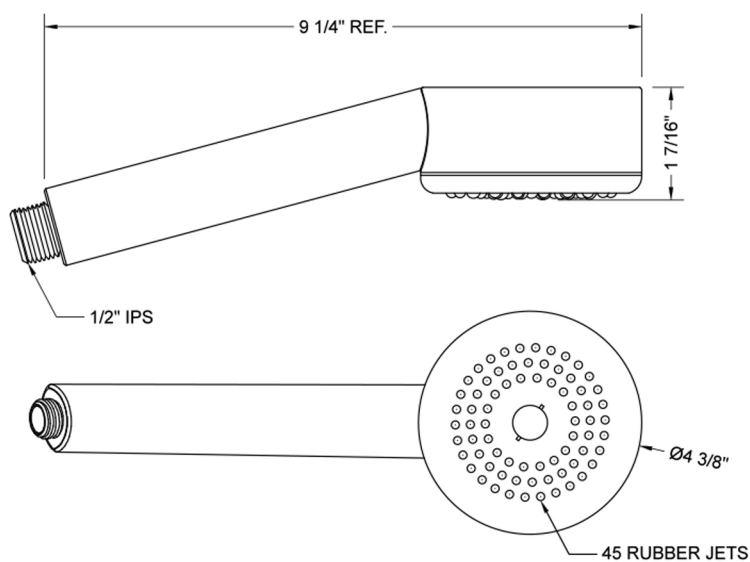

SPRAY PATTERNS:

COMPLIANCES:

CEC

Complies with: ASME A112.18.1-2012/CSA B125.1-12