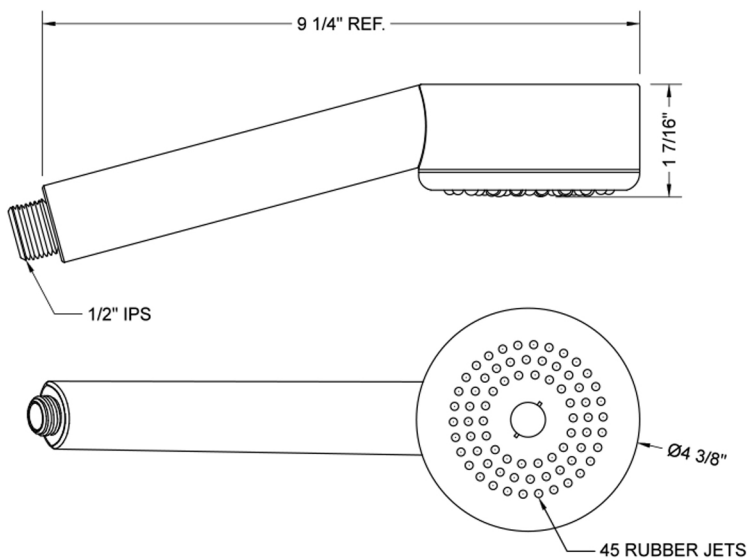

SPECIFICATION DRAWING: