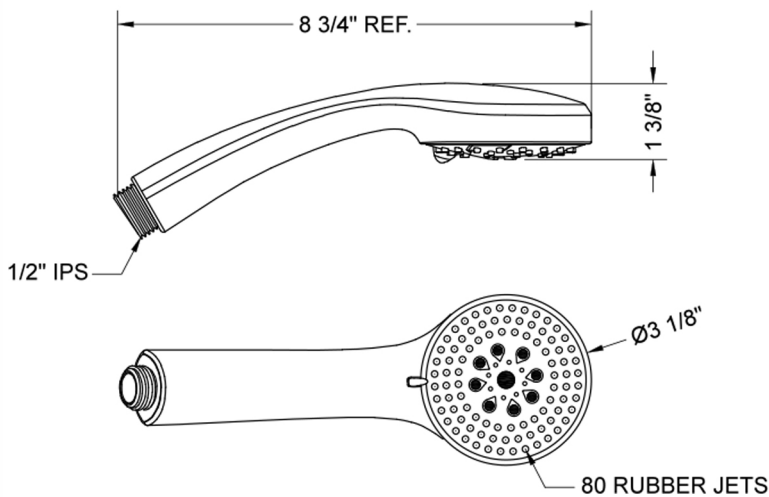

SHOWERALL® 4 Function Handshower with JX7® Technnology - 1.5 GPM

Model #: S463-1.5-

FEATURES:

- 4 function handshower with pause control to conserve water
- 3 1/8" Face
- 1/2" IPS male threads
- Pause control is not a positive shut-off
- 2.0 GPM—WaterSense approved
- Available flow rates: 2.5, 2.0, 1.75 & 1.5 GPM
- JX7® Technnology

AVAILABLE FINISHES:

Polished Chrome (PCH) Satin Nickel (SN)

SPECIFICATION DRAWING:

SPRAY PATTERNS: