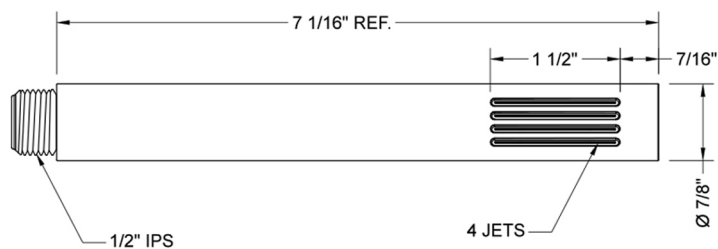

SPRAY PATTERNS:

COMPLIANCES:

CEC

Complies with: ASME A112.18.1-2012/CSA B125.1-12