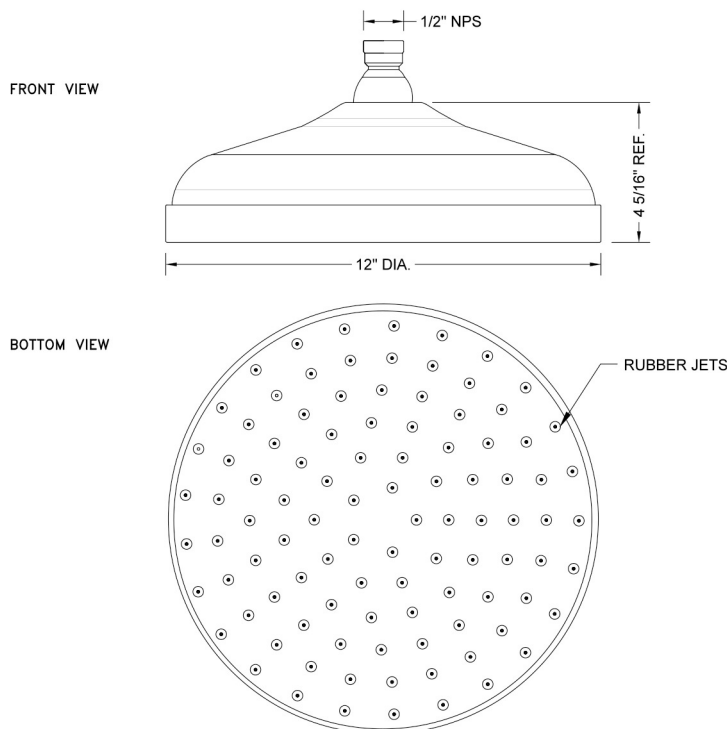

12" Traditional Rain Machine®-1.75 GPM

Model #: S312-1.75-

FEATURES:

- 1/2" IPS adjustable brass ball joint to adjust angle of showerhead
- 12" diameter all brass body with 126 easy clean rubber jets
- Available flow rates: 2.5, 2.0, & 1.75 GPM

SPECIFICATION DRAWING:

SPRAY PATTERNS:

ANGLES AND FLOW RATES: