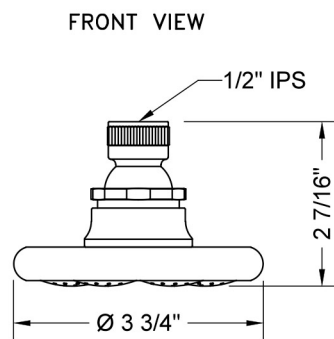

# Monterey Flood Showerhead- 1.5 GPM

**Model #: S2702-1.5-**

**FEATURES:**

- 3 3/4" diameter brass flood showerhead with 108 jets
- 1/2" IPS adjustable brass ball joint to adjust angle of showerhead
- Works well for both ceiling & wall mount
- Available flow rates: 2.5, 2.0, 1.75 & 1.5 GPM

**SPECIFICATION DRAWING:**

**SPRAY PATTERNS:**

**ANGLES AND FLOW RATES:**