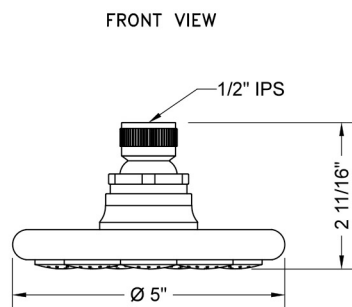

Oceanic Flood Showerhead- 2.0 GPM

Model #: S2701-2.0-

FEATURES:

- A POWER SHOWER
- 5" diameter brass flood showerhead with 180 jets
- 1/2" IPS adjustable brass ball joint to adjust angle of showerhead
- Works well for both ceiling & wall mount
- Available flow rates: 2.5, 2.0, 1.75 & 1.5 GPM

SPECIFICATION DRAWING:

SPRAY PATTERNS:

ANGLES AND FLOW RATES:

2.5 GPM			
	45°	90°	
2.0 GPM 1.75 GPM 1.5 GPM			
	90°	Drop Ceiling	