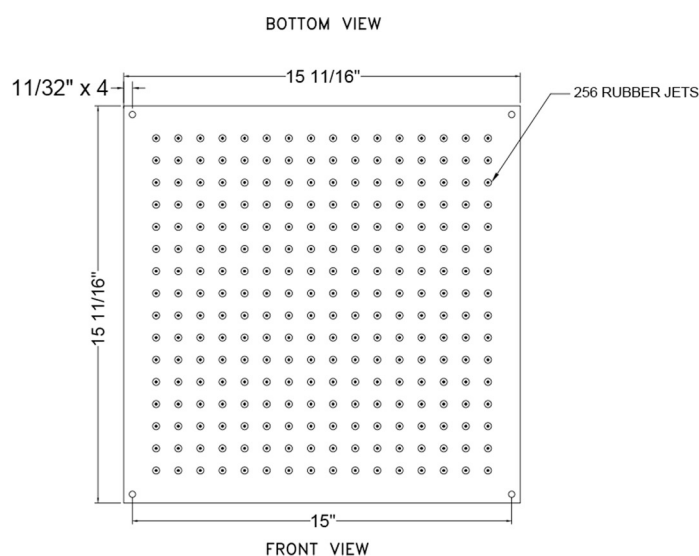

16" x 16" Square Rain Machine®-1.75 GPM

Model #: **S217-1.75-**

FEATURES:

- 1/2" female IPS fixed, no ball joint design
- 16" X 16" square all brass body with 256 easy clean rubber jets
- Available in 2.5, 2.0, and 1.75 GPM (2.0 and 1.75 GPM @ 55 PSI)

SPECIFICATION DRAWING:

SPRAY PATTERNS:

ANGLES AND FLOW RATES: