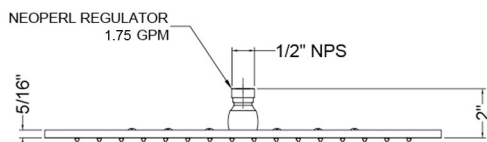

16" x 16" Square Rain Machine®-1.75 GPM

Model #: **S217-1.75-**

FEATURES:

- 1/2" female IPS fixed, no ball joint design
- 16" X 16" square all brass body with 256 easy clean rubber jets
- Available in 2.5, 2.0, and 1.75 GPM (2.0 and 1.75 GPM @ 55 PSI)

SPECIFICATION DRAWING:

SPRAY PATTERNS:

ANGLES AND FLOW RATES: