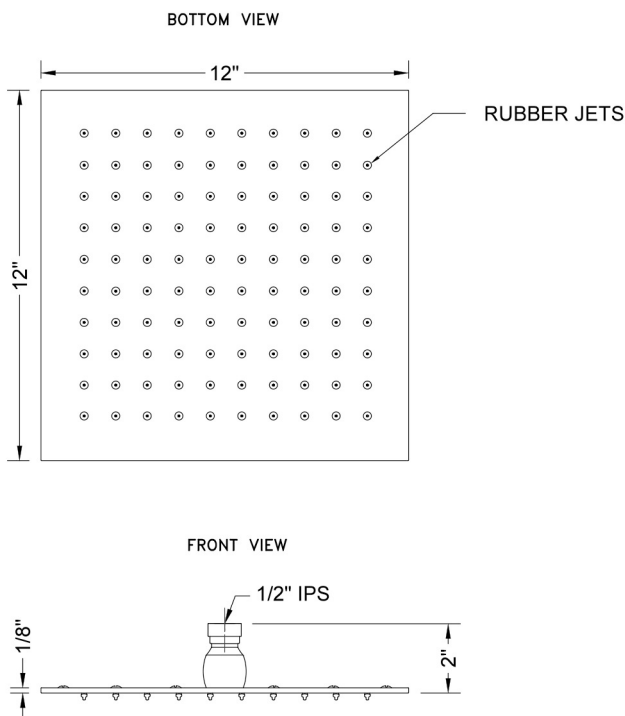

12" x 12" Square Rain Machine®-1.75 GPM

Model #: S213-1.75-

FEATURES:

- 1/2" IPS adjustable brass ball joint to adjust angle of showerhead
- 12" X 12" square all brass body with 121 easy clean rubber jets
- Available flow rates: 2.5, 2.0, & 1.75 GPM

SPECIFICATION DRAWING:

SPRAY PATTERNS:

ANGLES AND FLOW RATES:

COMPLIANCES:

CEC