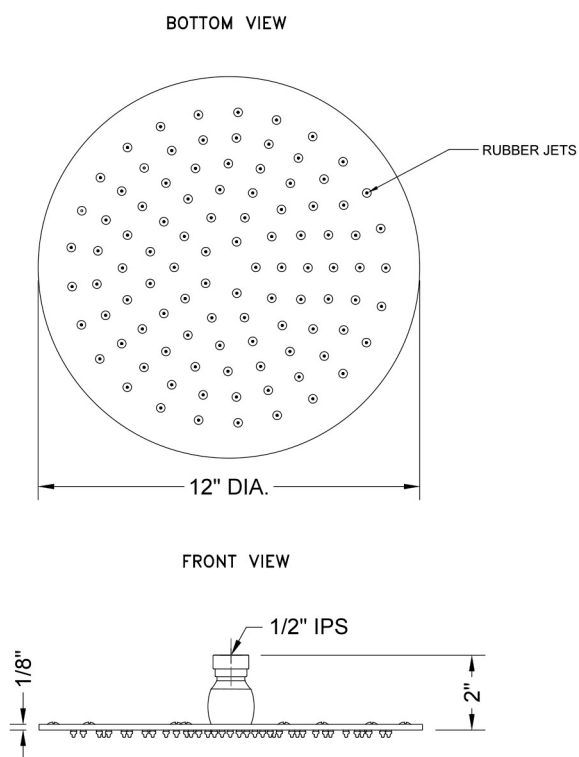

12" Round Rain Machine®-1.75 GPM

Model #: S212-1.75-

FEATURES:

- 1/2" IPS adjustable brass ball joint to adjust angle of showerhead
- 12" diameter all brass body with 126 easy clean rubber jets
- Available flow rates: 2.5, 2.0, 1.75 GPM

SPECIFICATION DRAWING:

SPRAY PATTERNS:

ANGLES AND FLOW RATES:

COMPLIANCES:

CEC